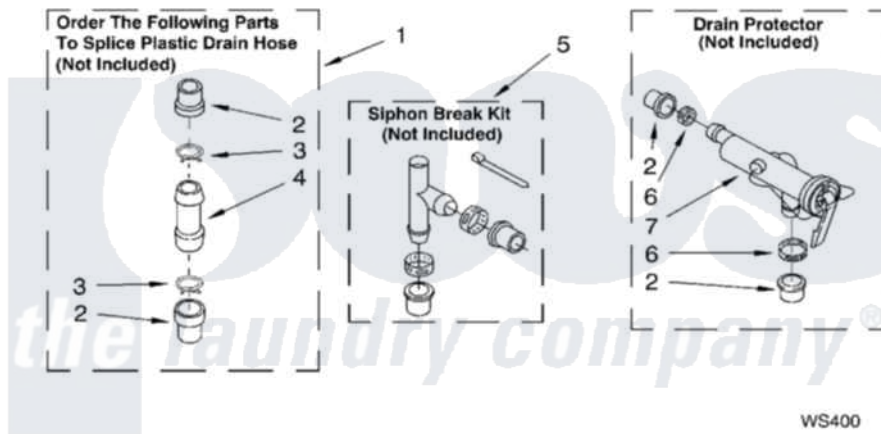

WATER SYSTEM PARTS

For Model: 6ALSQ8000JQ2
(Designer White)

8179960

13

Whirlpool [Residential Whirlpool 6ALSQ8000JQ2 Washer Parts](#) Parts Diagram 09 - WATER SYSTEM PARTS
Click on the part number to view part

| Item | Original Part Number | Replaced By | Status | Part Description |
|------|------------------------|------------------------|--------|---------------------|
| 1 | 285442 | | | Water System Parts |
| 2 | 285321 | | | Water System Parts |
| 3 | 370447 | 285655 | | Clamp, Hose |
| 4 | 16272 | | | Connector, Straight |
| 5 | 285320 | | | Water System Parts |
| 6 | 65349 | 285655 | | Clamp, Hose |
| 7 | 367031 | | | Water System Parts |