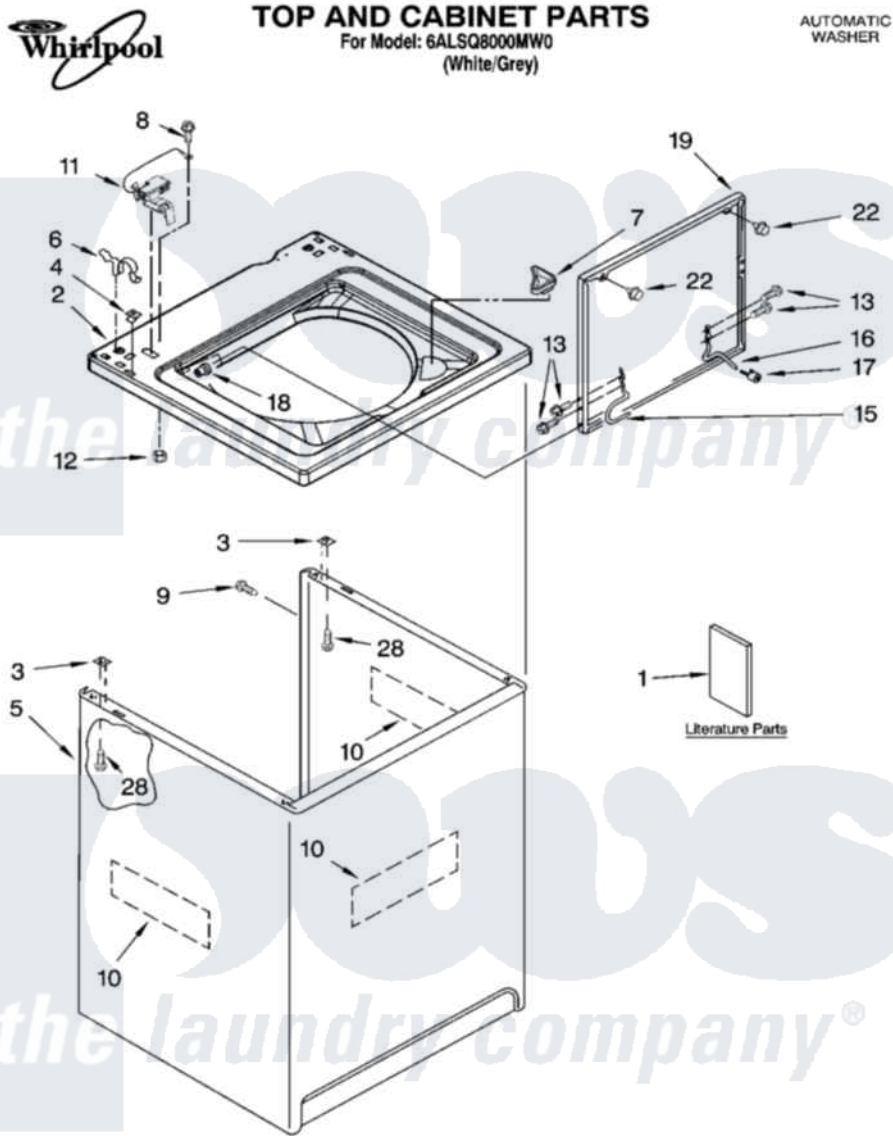

Whirlpool 6ALSQ8000MW0 01 - TOP AND CABINET PARTS

2-04 Litho in U.S.A. (drd)

1

Part No. 8180233

Whirlpool [Residential Whirlpool 6ALSQ8000MW0 Washer Parts](#) Parts Diagram 01 - TOP AND CABINET PARTS
 Click on the part number to view part

Item	Original Part Number	Replaced By	Status	Part Description
1	LIT8539795		Not Available	Literature Parts (Installation Instructions)
"	LIT8558485		Not Available	Literature Parts (Feature Sheet)
"	LIT8539788		Not Available	Literature Parts (Use & Care Guide)
"	LIT8559432		Not Available	Literature Parts (Wiring Diagram)
"	LIT8316431		Not Available	Literature Parts (Energy Guide)
2	8318064			Top
3	62750			Spacer, Cabinet To Top (4)
4	357213			Nut, Push-In
5	3950968	63424		Cabinet
6	62780			Clip, Top And Cabinet And Rear Panel
7	3362952			Dispenser, Bleach
8	3351614			Screw, Gearcase Cover Mounting
9	3357011	308685		Side Trim)

10	3976348		Absorber, Sound
11	8318084		Switch, Lid
12	3400901	680762	Nut
13	3351355	W10119828	Screw, Lid Hinge Mounting
15	8318088		Hinge, Lid
16	54583		Hinge, Lid
17	19119		Bumper, Lid Hinge
18	21258		Bearing, Lid Hinge
19	8541744	285966	Lid
22	9724509		Bumper, Lid
28	3390631		Screw, 10-16 X 3/8