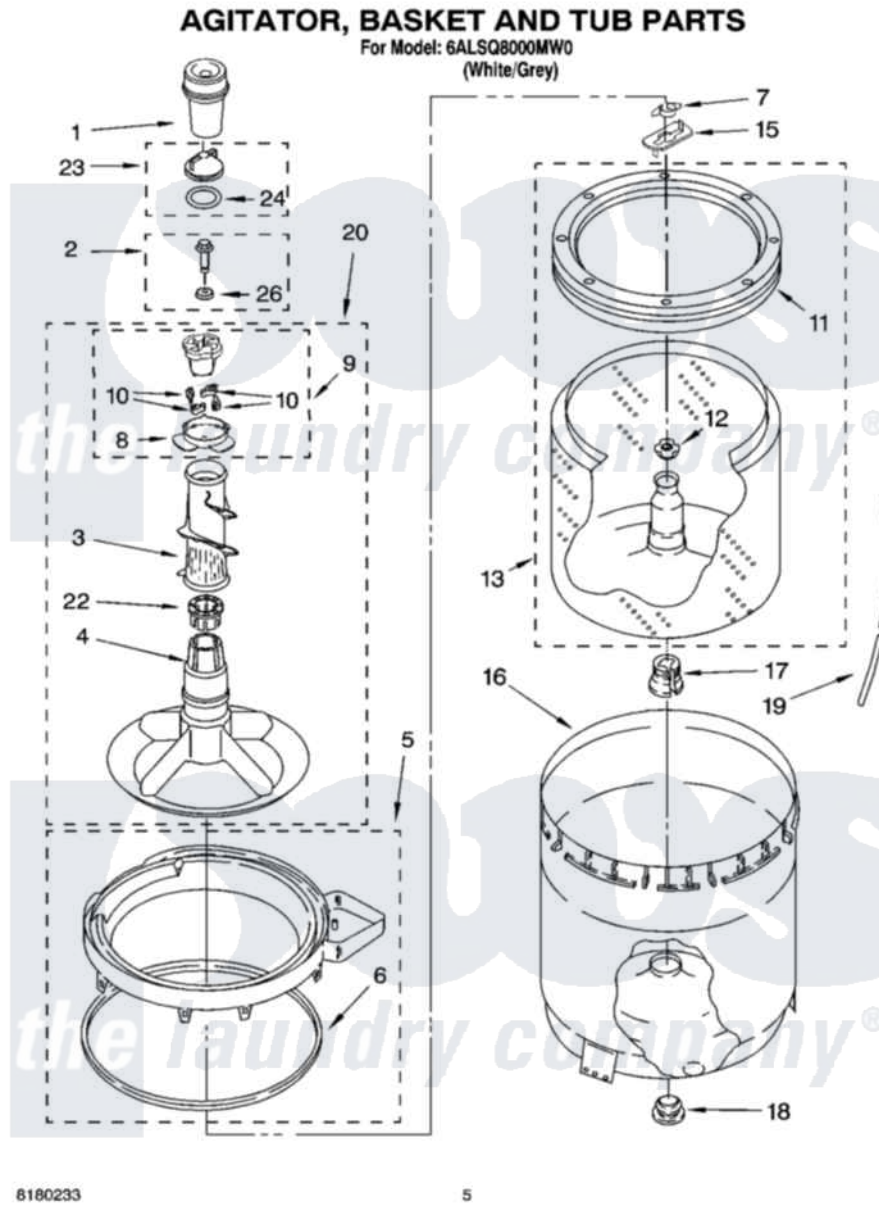

# Whirlpool 6ALSQ8000MW0 03 - AGITATOR, BASKET AND TUB PARTS

8180233

5

Whirlpool Residential Whirlpool 6ALSQ8000MW0 Washer Parts Parts Diagram 03 - AGITATOR, BASKET AND TUB PARTS

Click on the part number to view part

Item	Original Part Number	Replaced By	Status	Part Description
1	<a href="#">63580</a>			Dispenser, Fabric Softener
2	<a href="#">358237</a>			Screw And Washer
3	<a href="#">3363003</a>			Mover, Clothes
4	<a href="#">3347288</a>			Agitator
5	8528150	<a href="#">W10445870</a>		Ring-Tub
6	<a href="#">3976308</a>			Gasket, Tub Ring
7	<a href="#">3354845</a>			Clip, Agitator
8	<a href="#">3363661</a>			Bearing, Driven Cam
9	3363663	<a href="#">285811</a>		Cam-Agitator
10	3366877	<a href="#">80040</a>		Dog-Agitator
11	8519788	<a href="#">387240</a>		Ring, Balance
12	<a href="#">21366</a>			Nut, Spanner
13	<a href="#">8541746</a>			Basket And Balance Ring
15	3355921	<a href="#">8543666</a>		Washer, Agitator
16	<a href="#">63849</a>			Strain Relief, Power Cord
17	<a href="#">389140</a>			Tub Block, Basket Drive

18	<a href="#">383727</a>		Gasket, Centerpodt
19	3347780	<a href="#">353244</a>	Hose, Pressure Switch
20	<a href="#">3946501</a>		Agitator, Assembly
22	3350389	<a href="#">285587</a>	Washer
23	3354733	<a href="#">W10074580</a>	Cap, Barrier
24	3348855	<a href="#">W10072840</a>	Fabric Softener
26	<a href="#">3949550</a>		Washer