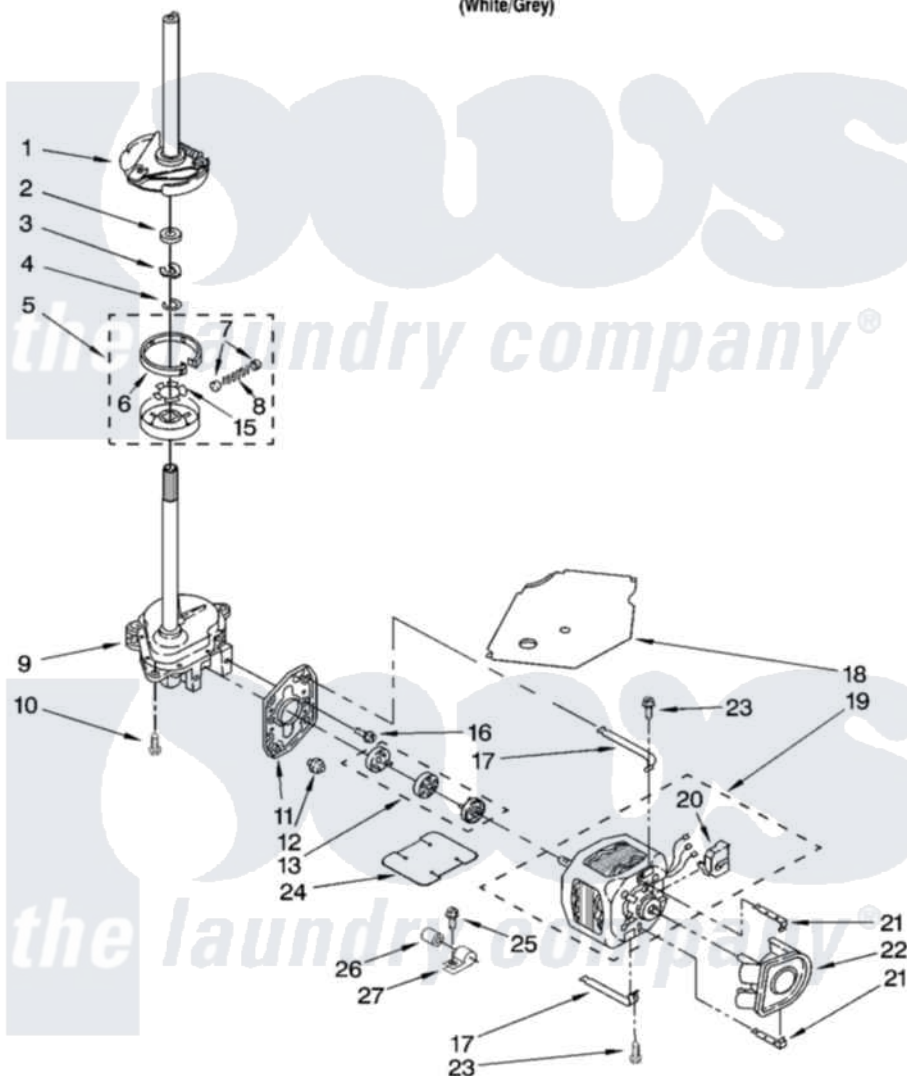

Whirlpool 6ALSQ8000MW0 04 - BRAKE, CLUTCH, GEARCASE, MOTOR AND PUMP PARTS

BRAKE, CLUTCH, GEARCASE, MOTOR AND PUMP PARTS

For Model: 6ALSQ8000MW0
(White/Grey)

8180233

7

Whirlpool [Residential Whirlpool 6ALSQ8000MW0 Washer Parts](#) Parts Diagram 04 - BRAKE, CLUTCH, GEARCASE, MOTOR AND PUMP PARTS

[Click on the part number to view part](#)

Item	Original Part Number	Replaced By	Status	Part Description
1	388952	285792		Basketdrive
2	63292			Washer, Spin Tube Thrust
3	62697	W10080230		Ring, Spin Tube Support
4	63283	285353		Ring
5	3951311	285785		Clutch
6	3951308	285790		Lining
7	62646			Cap, Clutch Spring
8	3946792			Spring And Damper Assembly
9	3949118	3363395		Gearcase
10	3357334	3400516		Screw Anti-Rattle
11	62611			Plate, Motor Mount To Gearcase
12	62691			Grommet, Motor
13	285852	285852A		Coupling
15	3355454			Clip, Main Drive

16	3400516		Screw Anti-Rattle
17	3349637	W10086010	Retainer, Motor
18	3362089		Shield, Tub To Motor
19	3363190		Motor, Main Drive
20	8529896		Switch, Main Drive Motor
21	8546127		Retainer, Pump
22	3363394		Pump
23	3387485	273556	Screw, 10-16 X 5/8
24	8316060		Shield, Tub To Motor
25	62863	3390631	Screw, 10-16 X 3/8
26	3948448	482156	Capacitor
27	3949496		Clamp, Capacitor