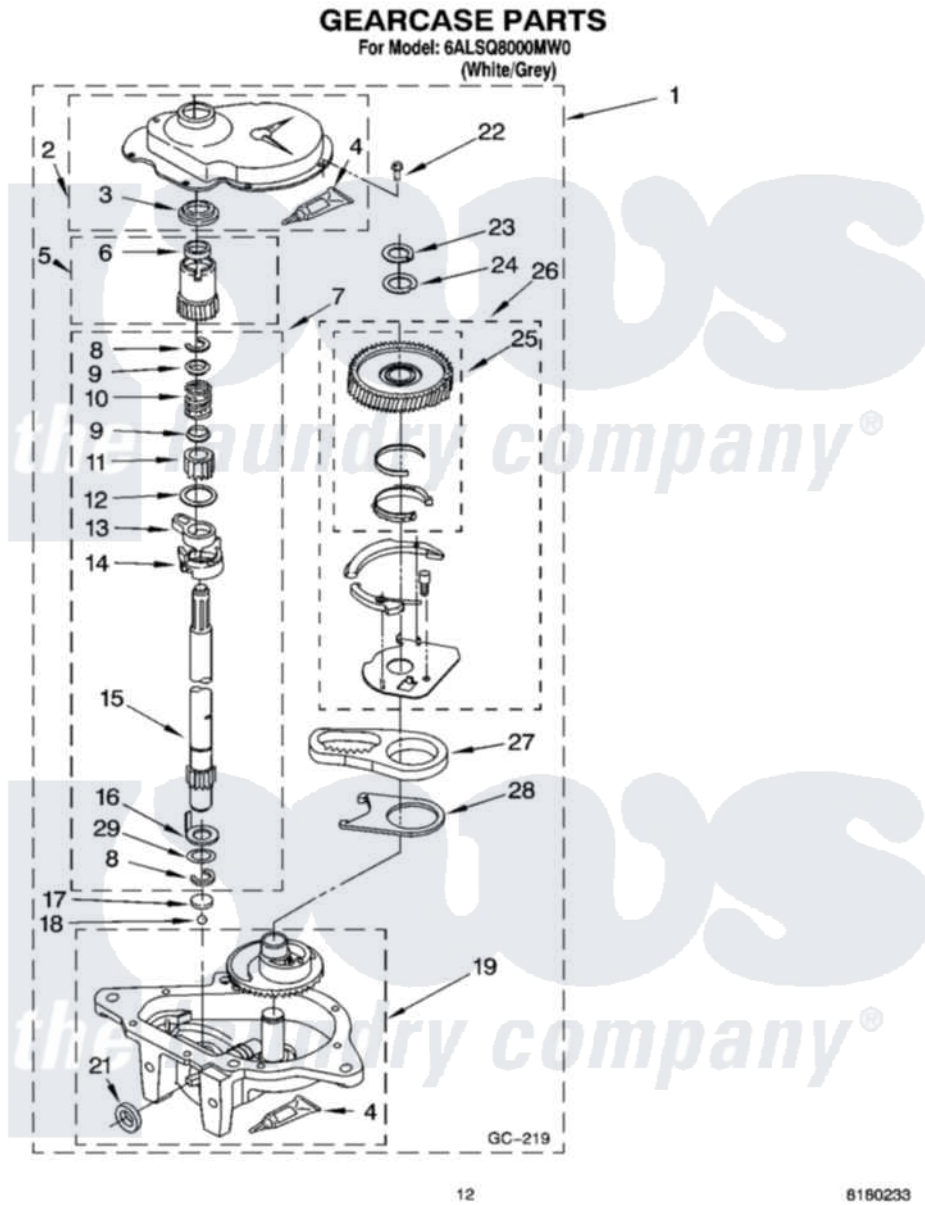

# Whirlpool 6ALSQ8000MW0 08 - GEARCASE PARTS

12

8180233

Whirlpool [Residential Whirlpool 6ALSQ8000MW0 Washer Parts](#) Parts Diagram 08 - GEARCASE PARTS  
Click on the part number to view part

Item	Original Part Number	Replaced By	Status	Part Description
1	3949118	<a href="#">3363395</a>		Gearcase
2	<a href="#">285202</a>			Cover, Gearcase
3	<a href="#">3349985</a>			Seal, Gearcase Cover
4	<a href="#">285195</a>			Sealer Sealer, Gasket
5	63320	<a href="#">285362</a>		Gear and Pinion
6	<a href="#">356427</a>			Seal, Spin Pinion
7	<a href="#">389387</a>			Shaft, Agitator
8	90369		Not Available	Ring, Retaining (2)
9	<a href="#">62677</a>			Retainer, Spring
10	<a href="#">62676</a>			Spring, Agitator
11	63273	<a href="#">285509</a>		Shaft, Agitator
12	<a href="#">62619</a>			Washer, Agitator Gear
13	62580	<a href="#">285206</a>		Cam-Agitator
14	62581	<a href="#">285206</a>		Cam-Agitator
15	<a href="#">285509</a>			Shaft, Agitator
16	<a href="#">62618</a>			Washer, Cam Thrust

17	16018	<a href="#">285205</a>	Bearing
18	85529	<a href="#">285205</a>	Bearing
19	3366851	<a href="#">3363395</a>	Gearcase
21	<a href="#">285352</a>		Seal Kit, Thrust Plug
22	<a href="#">3351614</a>		Screw, Gearcase Cover Mounting
23	3362552	<a href="#">285765</a>	Ring-Retr
24	285735	<a href="#">285766</a>	Washer Kit, Thrust
25	3348567	<a href="#">W102333584</a>	Gear-Spin
26	<a href="#">285595</a>		Neutral Assembly
27	3349296	<a href="#">8546456</a>	Rack, Connecting
28	<a href="#">62621</a>		Actuator, Shift
29	<a href="#">388815</a>		Washer, Intermediate 1 3976263 Miscellaneous Parts Bag 2 3976300 Washer, Inlet Hose 3 3366913 Clamp, Hose
"	BLANK	Not Available	GC-219