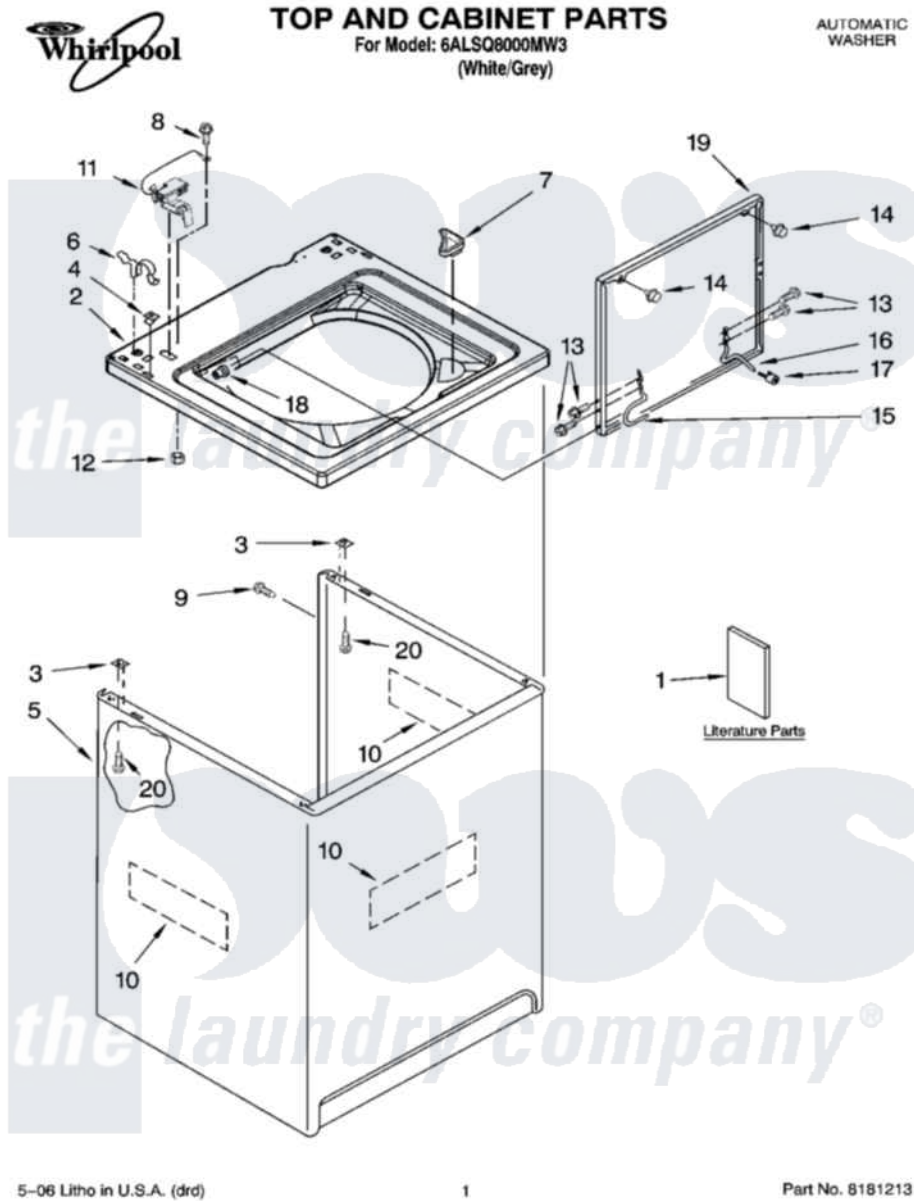

# Whirlpool 6ALSQ8000MW3 01 - TOP AND CABINET PARTS

5-06 Litho in U.S.A. (drd)

1

Part No. 6181213

Whirlpool [Residential Whirlpool 6ALSQ8000MW3 Washer Parts](#) Parts Diagram 01 - TOP AND CABINET PARTS  
 Click on the part number to view part

Item	Original Part Number	Replaced By	Status	Part Description
1	W10131575		Not Available	Installation Instructions
"	8580409		Not Available	Feature Sheet
"	W10131574		Not Available	Use & Care Guide
"	8559432		Not Available	Wiring Diagram
"	8580421		Not Available	Energy Guide
2	<a href="#">8318064</a>			Top
3	62750			Spacer, Cabinet To Top (4)
4	<a href="#">357213</a>			Nut, Push-In
5	3950968	<a href="#">63424</a>		Cabinet
6	<a href="#">62780</a>			Clip, Top And Cabinet And Rear Panel
7	<a href="#">3362952</a>			Dispenser, Bleach
8	<a href="#">3351614</a>			Screw, Gearcase Cover Mounting
9	3357011	<a href="#">308685</a>		Side Trim )
10	<a href="#">3976348</a>			Absorber, Sound
11	<a href="#">8318084</a>			Switch, Lid

12	8533959	<a href="#">680762</a>	Nut
13	3351355	<a href="#">W10119828</a>	Screw, Lid Hinge Mounting
14	<a href="#">9724509</a>		Bumper, Lid
15	<a href="#">8318088</a>		Hinge, Lid
16	<a href="#">54583</a>		Hinge, Lid
17	<a href="#">19119</a>		Bumper, Lid Hinge
18	<a href="#">21258</a>		Bearing, Lid Hinge
19	8541744	<a href="#">285966</a>	Lid
20	<a href="#">3390631</a>		Screw, 10-16 X 3/8