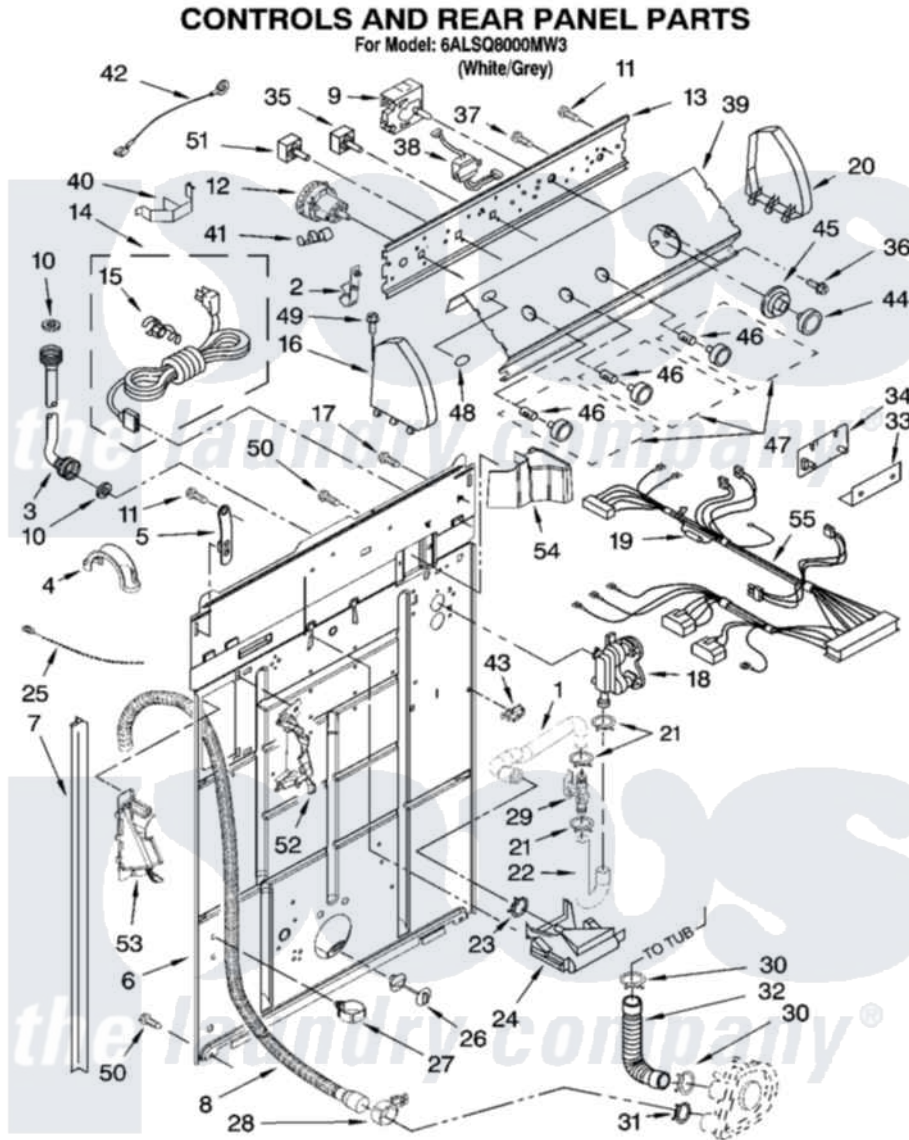

Whirlpool 6ALSQ8000MW3 02 - CONTROLS AND REAR PANEL PARTS

8181213

3

Whirlpool [Residential Whirlpool 6ALSQ8000MW3 Washer Parts](#) Parts Diagram 02 - CONTROLS AND REAR PANEL PARTS

[Click on the part number to view part](#)

Item	Original Part Number	Replaced By	Status	Part Description
1	3349365			Hose, Sensor
2	8317975			Restraint, Harness
3	3366916			Hose, Water Inlet
4	8577378			U-Bend, Drain Hose
5	8568314			Strap, Console
6	8318015			Panel, Rear
7	62747			Pad, Rear Panel
8	8559374	W10096921		Drain Hose Assembly
9	3954170			Timer, Control
10	3976300	16123		Washer Inlet-Hose Miscellaneous Parts Must be Ordered Separately.
11	90767			Screw, 8A X 3/8 HeX Washer Head Tapping
12	3366846	W10335056		Switch-WL
13	3948608			Bracket, Control
14	8559417	W10121455		Cord, Power