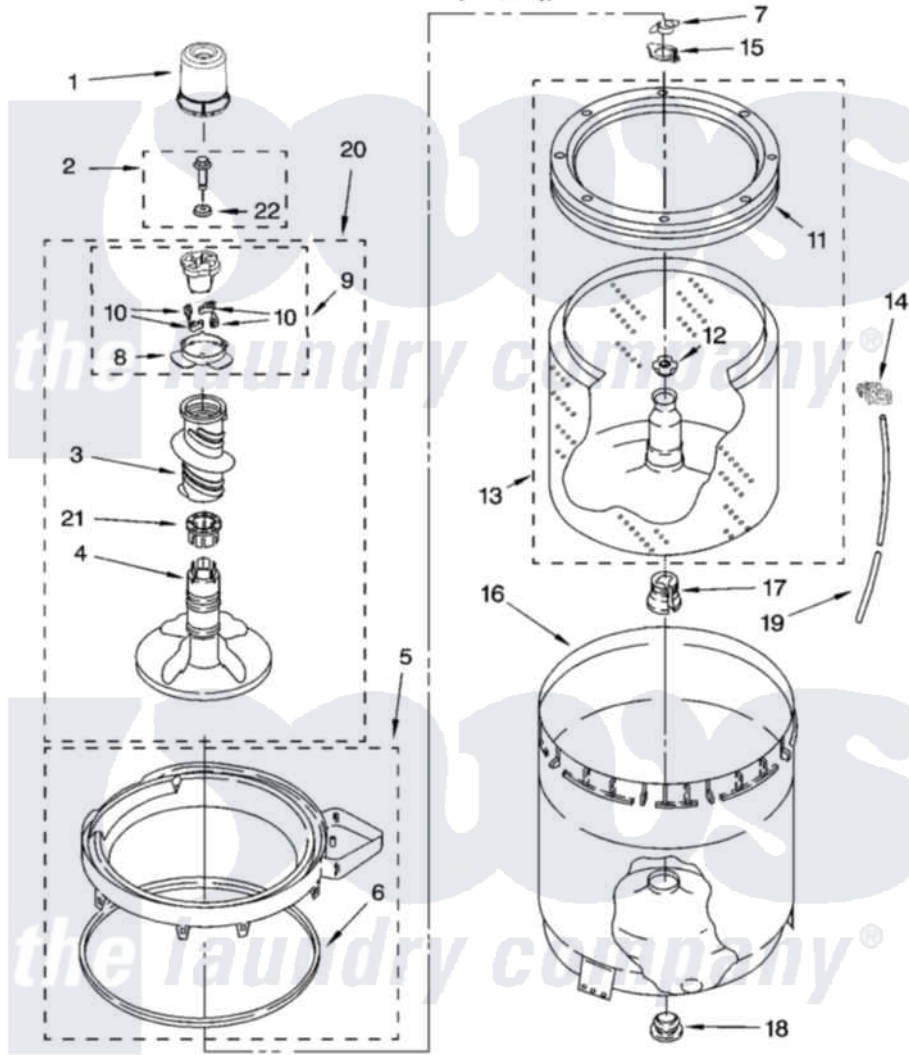

Whirlpool 6ALSQ8000MW3 03 - AGITATOR, BASKET AND TUB PARTS

AGITATOR, BASKET AND TUB PARTS

For Model: 6ALSQ8000MW3
(White/Grey)

8181213

5

Whirlpool [Residential Whirlpool 6ALSQ8000MW3 Washer Parts](#) Parts Diagram 03 - AGITATOR, BASKET AND TUB PARTS

[Click on the part number to view part](#)

Item	Original Part Number	Replaced By	Status	Part Description
1	8533251			Dispenser, Fabric Softener
2	358237			Screw And Washer
3	3360824			Auger, Agitator
4	389386			Agitator
5	8528150	W10445870		Ring-Tub
6	3976308			Gasket, Tub Ring
7	3354845			Clip, Agitator
8	3363661			Bearing, Driven Cam
9	3363662	285748		Cam-Agitator
10	3366877	80040		Dog-Agitator
11	8519788	387240		Ring, Balance
12	21366			Nut, Spanner
13	8541746			Basket And Balance Ring
14	2219077			Clip, Pressure Switch Hose
15	8543666			Washer, Agitator
16	63849			Strain Relief, Power Cord

17	389140		Tub Block, Basket Drive
18	383727		Gasket, Centerpodt
19	3347780	353244	Hose, Pressure Switch
20	3361598	285727	Agitator
21	3350389	285587	Washer
22	3949550		Washer