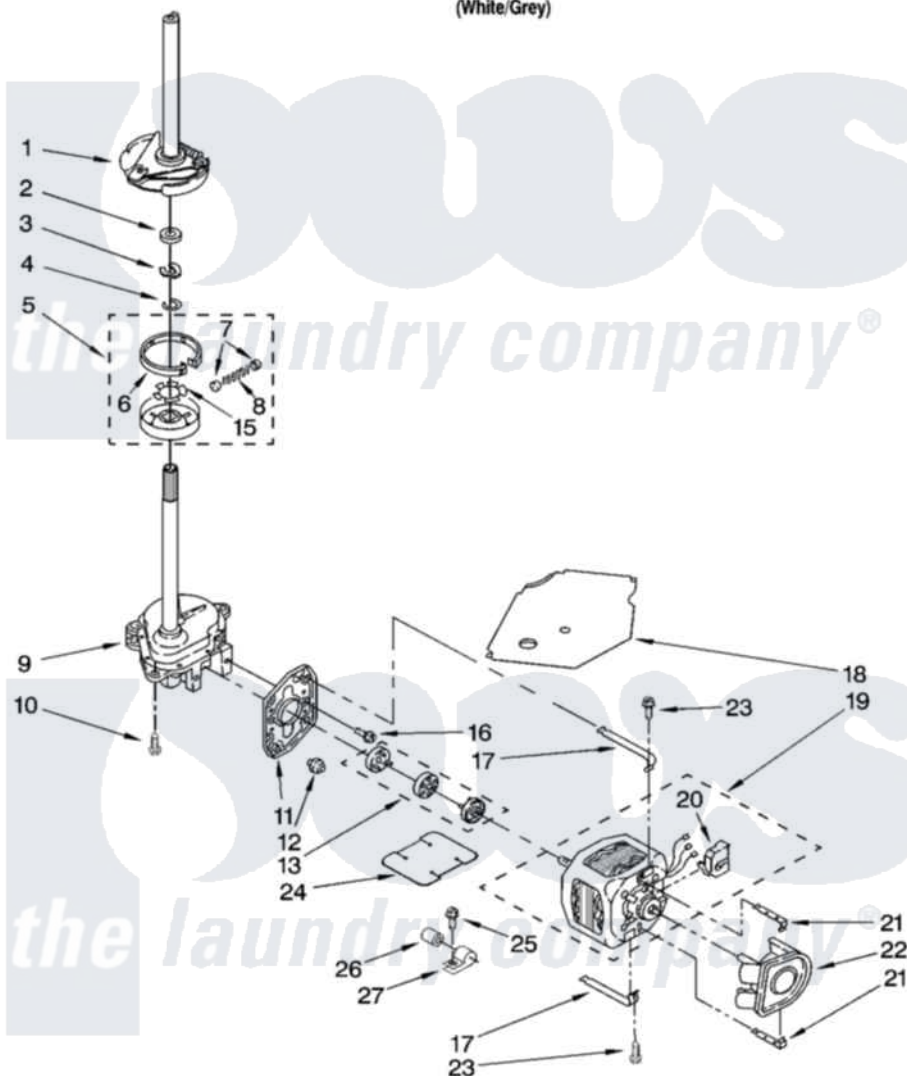

Whirlpool 6ALSQ8000MW3 04 - BRAKE, CLUTCH, GEARCASE, MOTOR AND PUMP PARTS

BRAKE, CLUTCH, GEARCASE, MOTOR AND PUMP PARTS

For Model: 6ALSQ8000MW3

(White/Grey)

8181213

7

Whirlpool [Residential Whirlpool 6ALSQ8000MW3 Washer Parts](#) Parts Diagram 04 - BRAKE, CLUTCH, GEARCASE, MOTOR AND PUMP PARTS

[Click on the part number to view part](#)

Item	Original Part Number	Replaced By	Status	Part Description
1	388952	285792		Basketdrive
2	63292			Washer, Spin Tube Thrust
3	62697	W10080230		Ring, Spin Tube Support
4	63283	285353		Ring
5	3951311	285785		Clutch
6	3951308	285790		Lining
7	62646			Cap, Clutch Spring
8	3946792			Spring And Damper Assembly
9	3949118	3363395		Gearcase
10	3357334	3400516		Screw Anti-Rattle
11	62611			Plate, Motor Mount To Gearcase
12	62691			Grommet, Motor
13	285852	285852A		Coupling
15	3355454			Clip, Main Drive

16	3400516		Screw Anti-Rattle
17	3349637	W10086010	Retainer, Motor
18	3362089		Shield, Tub To Motor
19	3363190		Motor, Main Drive
20	8529896		Switch, Main Drive Motor
21	8546127		Retainer, Pump
22	3363394		Pump
23	3387485	273556	Screw, 10-16 X 5/8
24	8316060		Shield, Tub To Motor
25	62863	3390631	Screw, 10-16 X 3/8
26	8572719	482156	Capacitor
27	3949496		Clamp, Capacitor