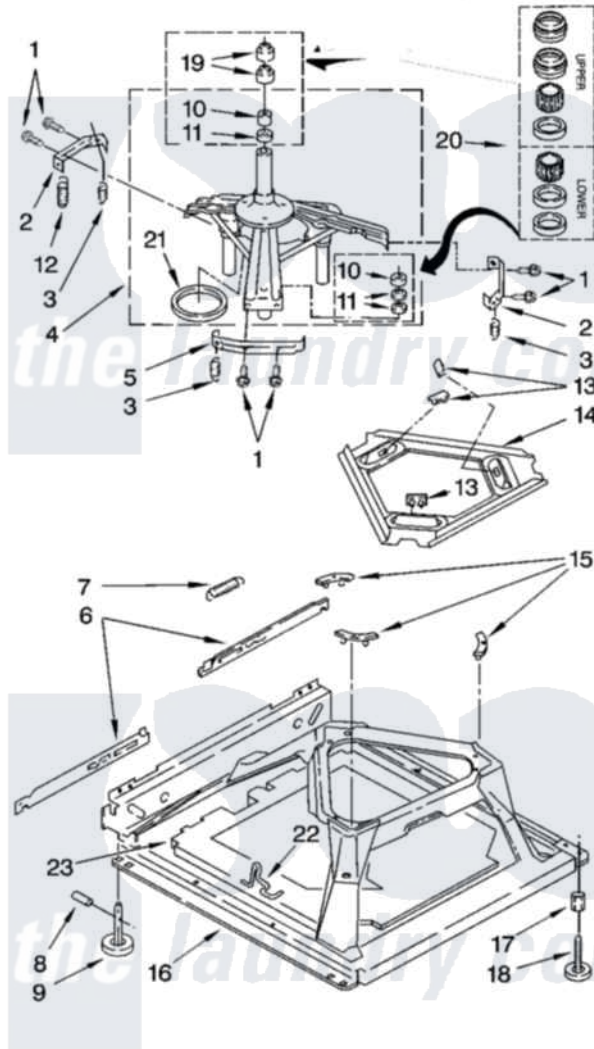

Whirlpool 6ALSQ8000MW3 05 - MACHINE BASE PARTS

MACHINE BASE PARTS

For Model: 6ALSQ8000MW3
(White/Grey)

8

8181213

Whirlpool [Residential Whirlpool 6ALSQ8000MW3 Washer Parts](#) Parts Diagram 05 - MACHINE BASE PARTS
Click on the part number to view part

Item	Original Part Number	Replaced By	Status	Part Description
1	3400076			Screw, Bracket Mounting
2	64067			Bracket, Spring Outer
3	63907			Spring, Suspension
4	8575214	280184		Support
5	64065			Bracket, Spring Outer
6	63466			Link, Leveling Mechanism
7	62597	8316845		Spring
8	62837			Pin, Knurled
9	62596	285244		Feet-Leveling
10	8546455			Bearing, Centerpost
11	357409	359449		Seal, Agitator Shaft
12	388492	W10250667		Spring, Counterweight
13	62568	285219		Pad
14	3946509			Plate, Suspension
15	3363660	285744		Pad
16	3946512	285771		Base

17	3359452		Nut, Lock
18	W10001130		Foot, Leveling
19	356934	8577376	Seal, Centerpost
20	285203		Centerpost Bearing Kit
21	63134		Ring, Sound Deadening
22	63806	W10145155	Retainer, Suspension Spring
23	8544816		Absorber, Sound