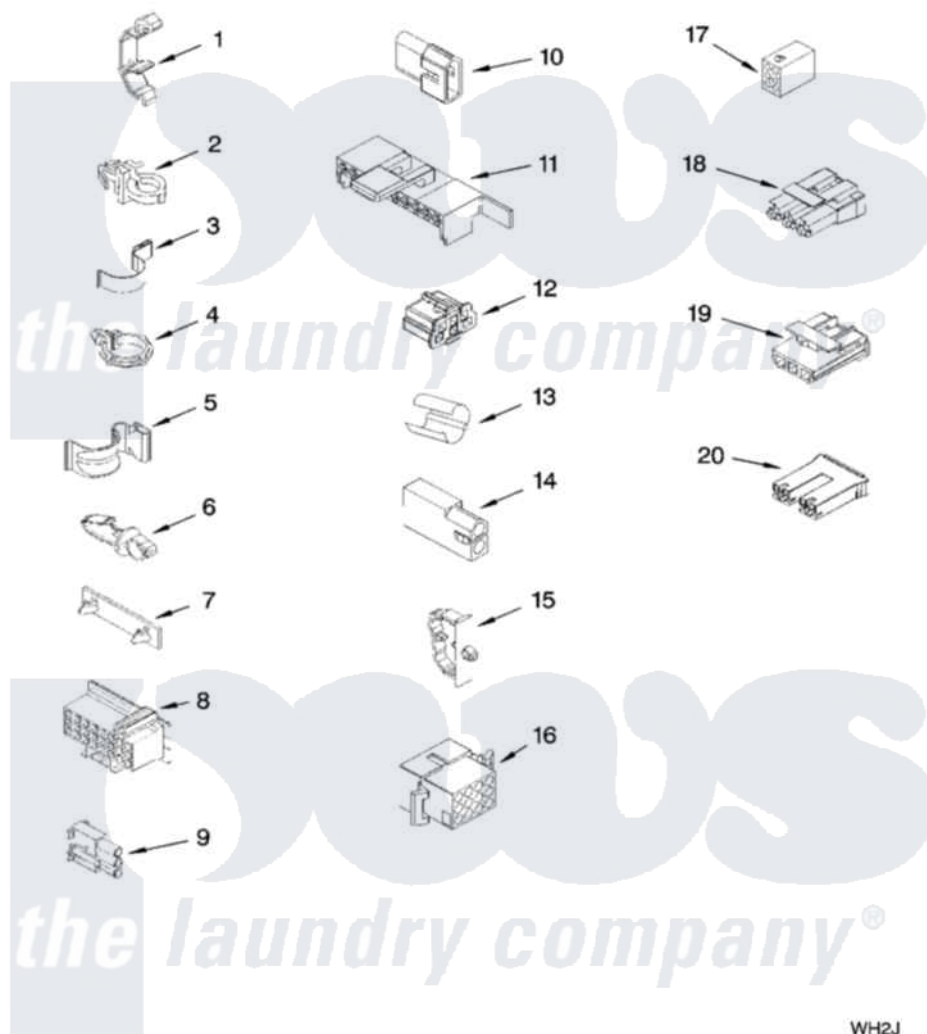

Whirlpool 6ALSQ8000MW3 06 - WIRING HARNESS PARTS

WIRING HARNESS PARTS

For Model: 6ALSQ8000MW3
(White/Grey)

8181213

9

WH2J

Whirlpool [Residential Whirlpool 6ALSQ8000MW3 Washer Parts](#) Parts Diagram 06 - WIRING HARNESS PARTS
Click on the part number to view part

Item	Original Part Number	Replaced By	Status	Part Description
1	3349557			Retainer, Harness
2	388498		Not Available	Clip, Harness
3	3347812	8528351		Clip
4	3352501	8559320		Restraint, Hose
5	90016			Clip, Pressure Switch Hose
6	3390496	8281256		Clip, Harness
7	389379			Retainer, Side To Feature Panel
8	3948614			Disconnect Block
"	352089			Timer, Block Disconnect
9	62889			Receptacle, Terminal
10	353424			Plug, Terminal
11	62505			Block, Disconnect
12	3347243			Block, Disconnect
13	63523			Harness, Protector
14	717252			Receptacle, Terminal
15	3352944			Clip, Harness

16	3390423		Not Available	Block, Disconnect (12-Way) (Timer) (Use Term. 94613)
17	3347730		Not Available	Receptacle, (6-Way) (Use Term. 94613)
18	3948617	2172937		Connector
19	3360056			Connector
20	3354925			Block, Connector
"	3354926			Block, Connector