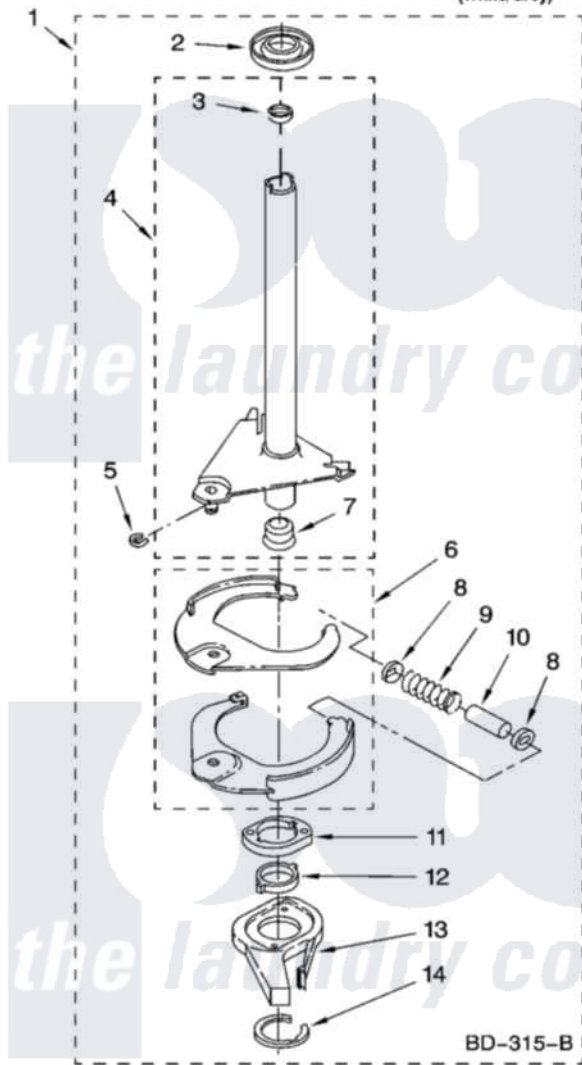

Whirlpool 6ALSQ8000MW3 07 - BRAKE AND DRIVE TUBE PARTS

BRAKE AND DRIVE TUBE PARTS

For Model: 6ALSQ8000MW3
(White/Grey)

8181213

11

Whirlpool Residential Whirlpool 6ALSQ8000MW3 Washer Parts Parts Diagram 07 - BRAKE AND DRIVE TUBE PARTS

[Click on the part number to view part](#)

Item	Original Part Number	Replaced By	Status	Part Description
1	388952	285792		Basketdrive
2	62658			Ring, Thrust
3	356427			Seal, Spin Pinion
4	64027	64208		Tube-Spin
5	64035	W10083190		Ring, Retaining
6	64232	285438		Shoe-Brake
7	62703	8546462		"T" Bearing, Spin Tube
8	3353956	285658		Sleeve
9	387806		Not Available	Spring, Brake
10	3355360	285658		Sleeve
11	661516	8546461		Cam, Brake Release
12	63022			Sleeve, Cam
13	64194	285790		Lining
14	90368	W10083200		Ring, Retaining
"	BLANK		Not Available	Following Parts Not Illustrated
"	285208			Lubricant