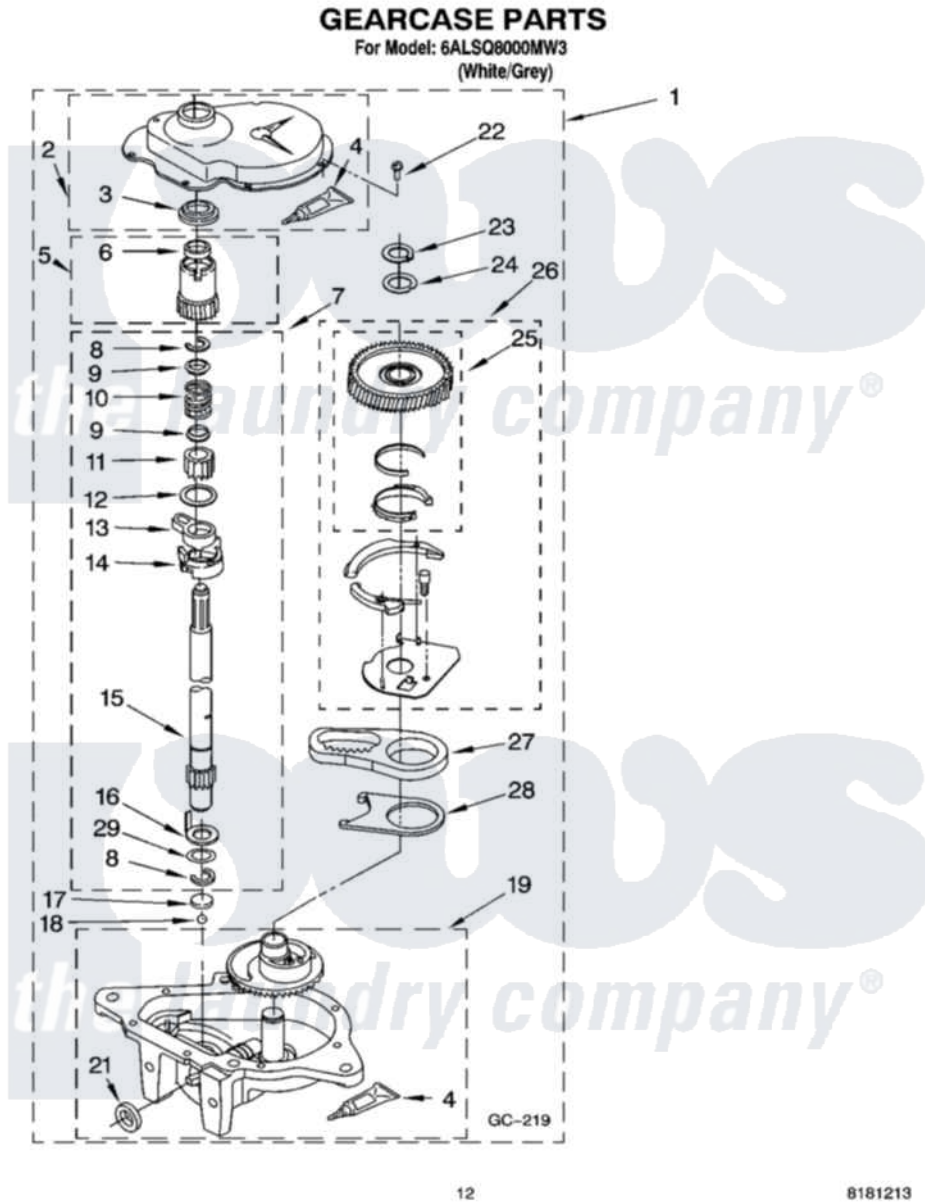

**Whirlpool 6ALSQ8000MW3 08 - GEARCASE PARTS, OPTIONAL PARTS
(NOT INCLUDED)**

Whirlpool Residential Whirlpool 6ALSQ8000MW3 Washer Parts Parts Diagram 08 - GEARCASE PARTS, OPTIONAL PARTS (NOT INCLUDED)
Click on the part number to view part

Item	Original Part Number	Replaced By	Status	Part Description
1	3949118	3363395		Gearcase
2	285202			Cover, Gearcase
3	3349985			Seal, Gearcase Cover
4	285195			Sealer Sealer, Gasket
5	63320	285362		Gear and Pinion
6	356427			Seal, Spin Pinion
7	389387			Shaft, Agitator
8	90369		Not Available	Ring, Retaining (2)
9	62677			Retainer, Spring
10	62676			Spring, Agitator
11	63273	285509		Shaft, Agitator
12	62619			Washer, Agitator Gear
13	62580	285206		Cam-Agitator
14	62581	285206		Cam-Agitator
15	285509			Shaft, Agitator