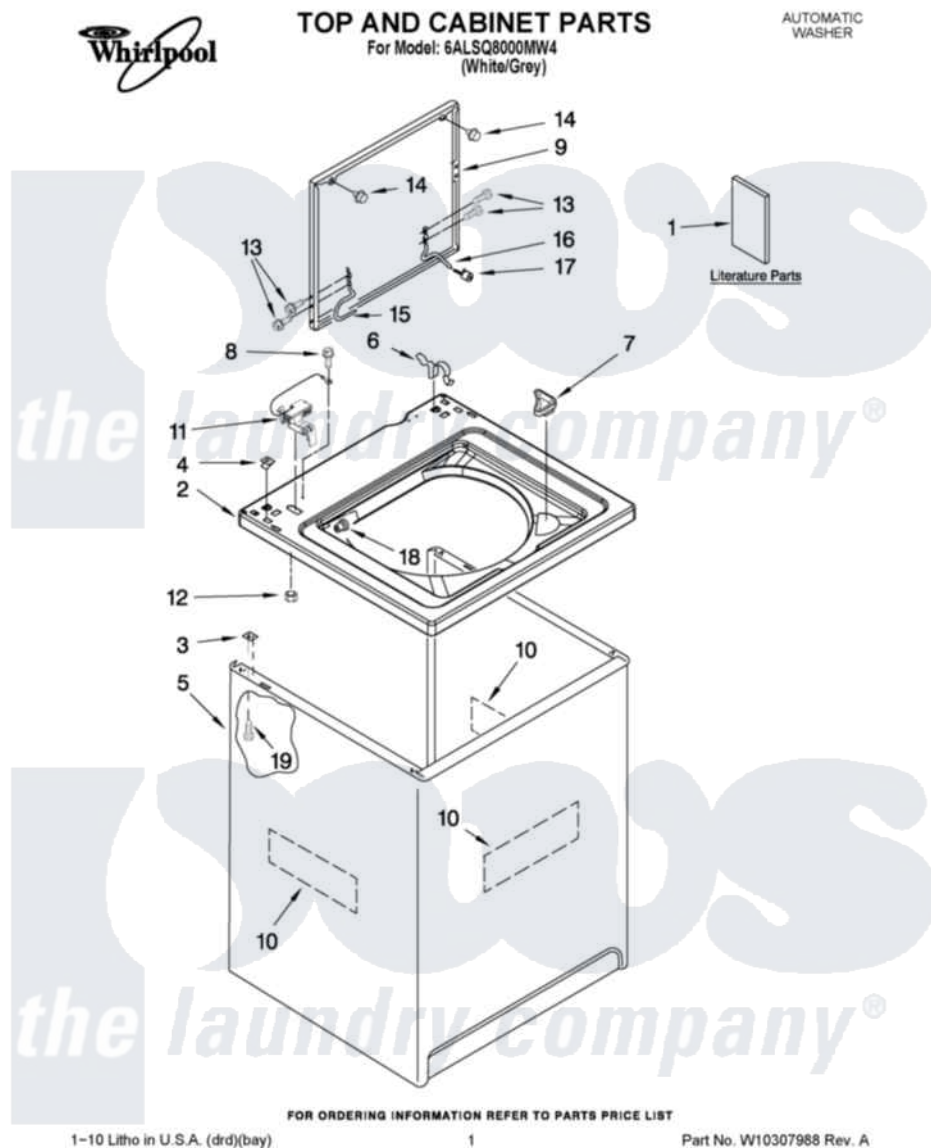

# Whirlpool 6ALSQ8000MW4 01 - TOP AND CABINET PARTS

Whirlpool Residential Whirlpool 6ALSQ8000MW4 Washer Parts Parts Diagram 01 - TOP AND CABINET PARTS  
 Click on the part number to view part

Item	Original Part Number	Replaced By	Status	Part Description
1	W10131575		Not Available	Installation Instructions
"	W10298590		Not Available	FEATURE SHEET
"	W10131574		Not Available	Use & Care Guide
"	8559432		Not Available	Wiring Diagram
"	8580421		Not Available	Energy Guide
2	<a href="#">8318064</a>			Top
3	62750			Spacer, Cabinet To Top (4)
4	<a href="#">357213</a>			Nut, Push-In
5	3950968	<a href="#">63424</a>		Cabinet
6	<a href="#">62780</a>			Clip, Top And Cabinet And Rear Panel
7	<a href="#">3362952</a>			Dispenser, Bleach
8	<a href="#">3351614</a>			Screw, Gearcase Cover Mounting
9	8541774	<a href="#">W10193857</a>		Lid
10	<a href="#">W10177046</a>			Cabinet - Damper, Sound
11	<a href="#">8318084</a>			Switch, Lid

12	8533959	<a href="#">680762</a>	Nut
13	<a href="#">W10119828</a>		Screw, Lid Hinge Mounting
14	<a href="#">9724509</a>		Bumper, Lid
15	<a href="#">W10225135</a>		Hinge, Lid
16	<a href="#">54583</a>		Hinge, Lid
17	<a href="#">19119</a>		Bumper, Lid Hinge
18	<a href="#">21258</a>		Bearing, Lid Hinge
19	<a href="#">3390631</a>		Screw, 10-16 X 3/8