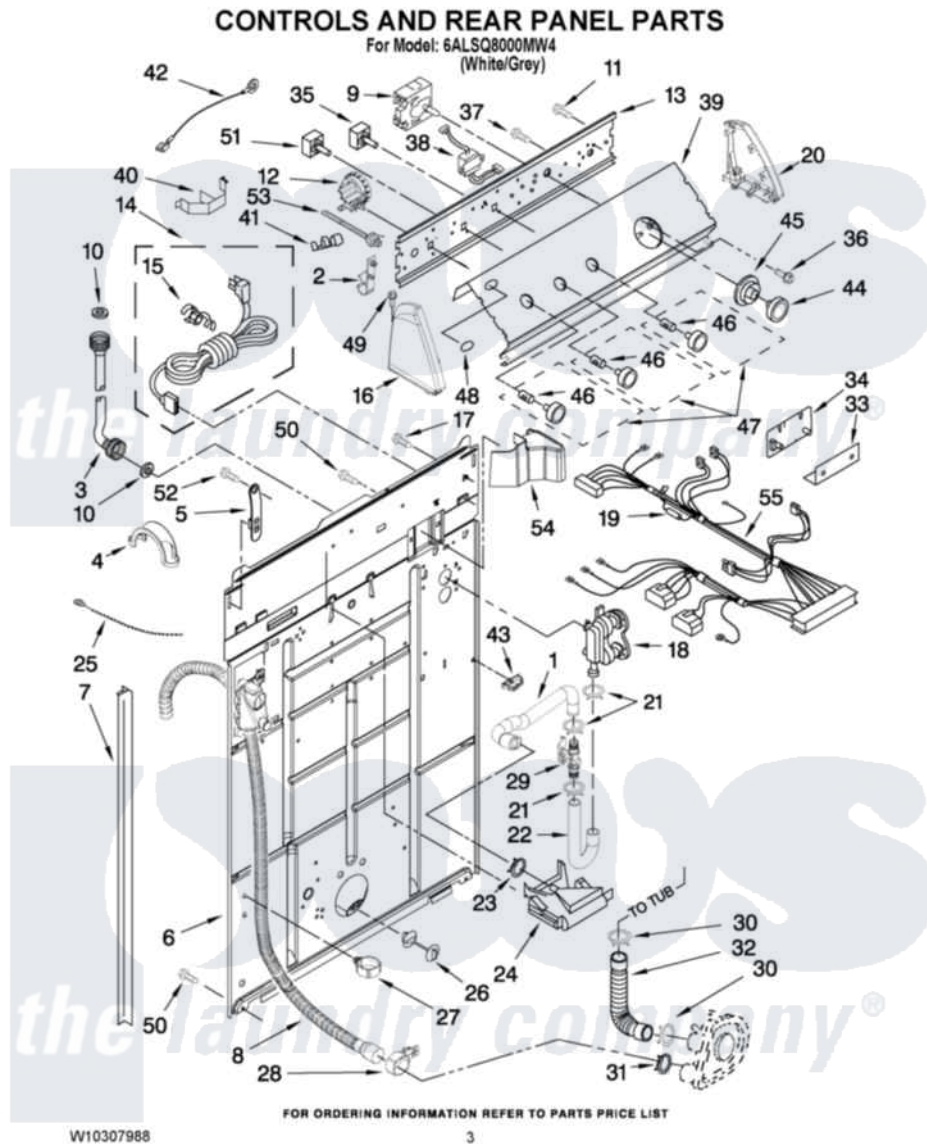

Whirlpool 6ALSQ8000MW4 02 - CONTROLS AND REAR PANEL PARTS

Whirlpool Residential Whirlpool 6ALSQ8000MW4 Washer Parts Parts Diagram 02 - CONTROLS AND REAR PANEL PARTS

Click on the part number to view part

Item	Original Part Number	Replaced By	Status	Part Description
1	3349365			Hose, Sensor
2	8317975			Restraint, Harness
3	3366916			Hose, Water Inlet
4	8577378			U-Bend, Drain Hose
5	8568314			Strap, Console
6	8318015			Panel, Rear
7	62747			Pad, Rear Panel
8	W10096921			Drain Hose Assembly
9	3954170			Timer, Control
10	W10242307	16123		Washer Inlet-Hose Miscellaneous Parts Must be Ordered Separately.
11	90767			Screw, 8A X 3/8 HeX Washer Head Tapping
12	W10231392			Switch, Water Level
13	3948608			Bracket, Control
14	W10121455			Cord, Power

15	8559337	285777	Relief-Str
16	8271369	279962	Endcap
17	3351614		Screw, Gearcase Cover Mounting
18	3360397		Valve, Water Mixing
19	W10111181		Fuse
20	8271363	279962	Endcap
21	370451	596669	Clamp, Manifold
22	3357319		Hose, Vacuum Break
23	371503	596669	Clamp, Manifold
24	387606	3360977	Break-Vac
25	3347868	W10339879	Tie, Cable
26	8519200		Support, Rear Panel
27	8541667		Clamp, Hose
28	8541668		Clamp, Hose
29	3352282		Sensor-Etc-Inline
30	3363366	616099	Clamp
31	8317496	285655	Clamp, Hose
32	3951449	285871	Hose
33	8316039		Shield, Atc
34	W10110247		Control, Atc-lec
35	W10168173		Switch, Water Temperature
36	3400818		Screw, Timer Mounting
37	3400073		Screw, Ground
38	3407160		Transformer
39	W10115466		Panel, Console
40	8055003		Clip, Harness And Pressure Switch
41	W10113937		Clip, Grounding
42	W10110977		Wire, Ground
43	3352944		Clip, Harness
44	8538949		Knob, Timer
45	8538955		Dial, Timer
46	8536939		Clip, Knob
47	8538957		Knob, Control
48	3955775	8303811	Badge, Assembly
49	388326		Screw, 8-18 X 1.25
50	62863	3390631	Screw, 10-16 X 3/8
51	W10168262		Switch, Rotary
52	9740848		Screw, Mixing Valve Mounting
53	W10231379	W10251893	Clamp-Hose
54	8314879		Shield, Inlet Valve
55	W10292427		Harness, Wiring