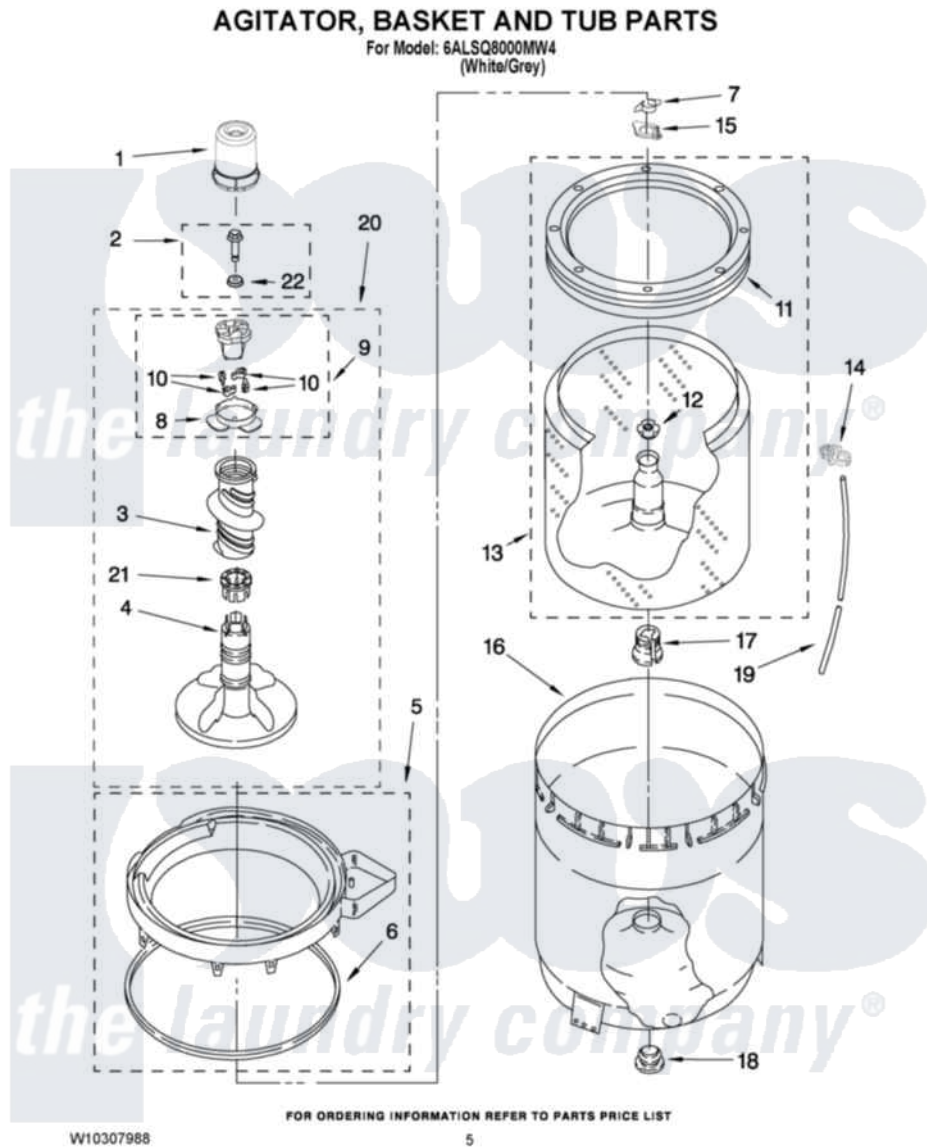

Whirlpool 6ALSQ8000MW4 03 - AGITATOR, BASKET AND TUB PARTS

Whirlpool Residential Whirlpool 6ALSQ8000MW4 Washer Parts Parts Diagram 03 - AGITATOR, BASKET AND TUB PARTS

Click on the part number to view part

Item	Original Part Number	Replaced By	Status	Part Description
1	8533251			Dispenser, Fabric Softener
2	358237			Screw And Washer
3	3360824			Auger, Agitator
4	389386			Agitator
5	8528150	W10445870		Ring-Tub
6	3976308			Gasket, Tub Ring
7	3354845			Clip, Agitator
8	3363661			Bearing, Driven Cam
9	3363662	285748		Cam-Agitator
10	3366877	80040		Dog-Agitator
11	387240			Ring, Balance
12	21366			Nut, Spanner
13	8541746			Basket And Balance Ring
14	2219077			Clip, Pressure Switch Hose
15	8543666			Washer, Agitator
16	W10135425	63849		Strain Relief, Power Cord

17	389140		Tub Block, Basket Drive
18	383727		Gasket, Centerpodt
19	3347780	353244	Hose, Pressure Switch
20	3361598	285727	Agitator
21	3350389	285587	Washer
22	3949550		Washer