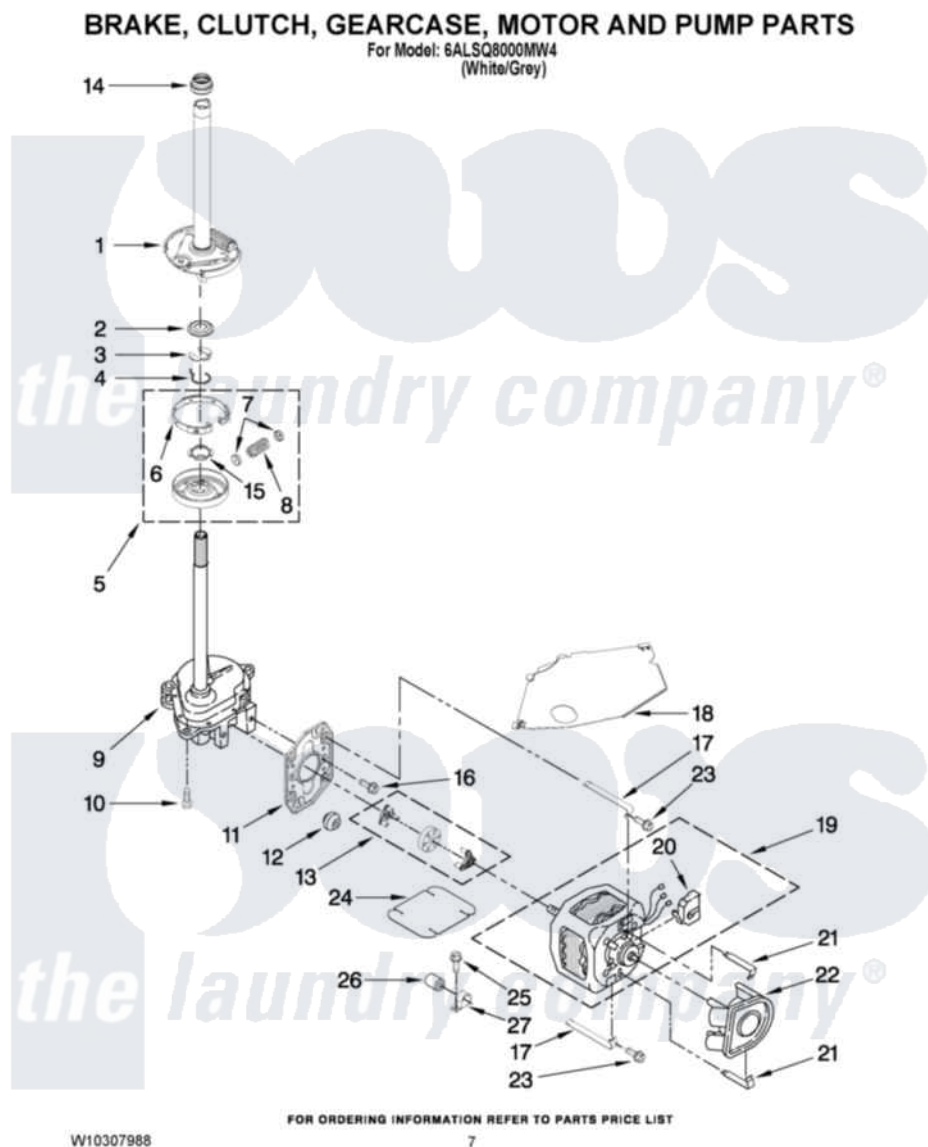

Whirlpool 6ALSQ8000MW4 04 - BRAKE, CLUTCH, GEARCASE, MOTOR AND PUMP PARTS

Whirlpool [Residential Whirlpool 6ALSQ8000MW4 Washer Parts](#) Parts Diagram 04 - BRAKE, CLUTCH, GEARCASE, MOTOR AND PUMP PARTS
Click on the part number to view part

Item	Original Part Number	Replaced By	Status	Part Description
1	388952	285792		Basketdrive
2	63292			Washer, Spin Tube Thrust
3	62697	W10080230		Ring, Spin Tube Support
4	63283	285353		Ring
5	3951311	285785		Clutch
6	3951308	285790		Lining
7	62646			Cap, Clutch Spring
8	3946792			Spring And Damper Assembly
9	3949118	3363395		Gearcase
10	3357334	3400516		Screw Anti-Rattle
11	62611			Plate, Motor Mount To Gearcase
12	62691			Grommet, Motor
13	3364003	285753A		Coupling
14	8577374			Seal, Centerpost

15	3355454		Clip, Main Drive
16	3400516		Screw Anti-Rattle
17	W10086010		Retainer, Motor
18	3362089		Shield, Tub To Motor
19	3363190		Motor, Main Drive
20	8529896		Switch, Main Drive Motor
21	8546127		Retainer, Pump
22	3363394		Pump
23	3387485	273556	Screw, 10-16 X 5/8
24	8316060		Shield, Tub To Motor
25	62863	3390631	Screw, 10-16 X 3/8
26	8572719	482156	Capacitor
27	3949496		Clamp, Capacitor