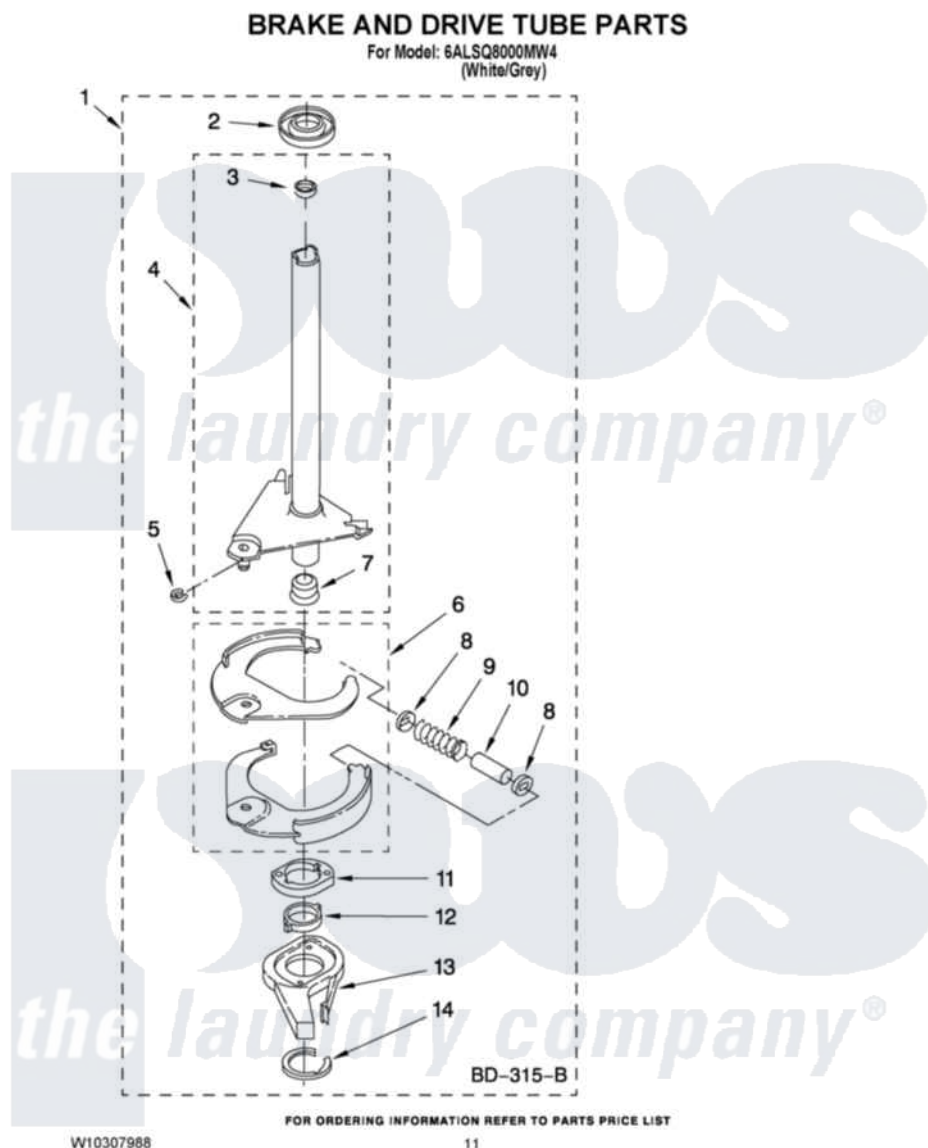

Whirlpool 6ALSQ8000MW4 07 - BRAKE AND DRIVE TUBE PARTS

Whirlpool [Residential Whirlpool 6ALSQ8000MW4 Washer Parts](#) Parts Diagram 07 - BRAKE AND DRIVE TUBE PARTS

Click on the part number to view part

Item	Original Part Number	Replaced By	Status	Part Description
1	388952	285792		Basketdrive
2	62658			Ring, Thrust
3	356427			Seal, Spin Pinion
4	64027	64208		Tube-Spin
5	64035	W10083190		Ring, Retaining
6	64232	285438		Shoe-Brake
7	62703	8546462		"T" Bearing, Spin Tube
8	3353956	285658		Sleeve
9	387806		Not Available	Spring, Brake
10	3355360	285658		Sleeve
11	661516	8546461		Cam, Brake Release
12	63022			Sleeve, Cam
13	64194	285790		Lining
14	90368	W10083200		Ring, Retaining
NI	285208			Lubricant