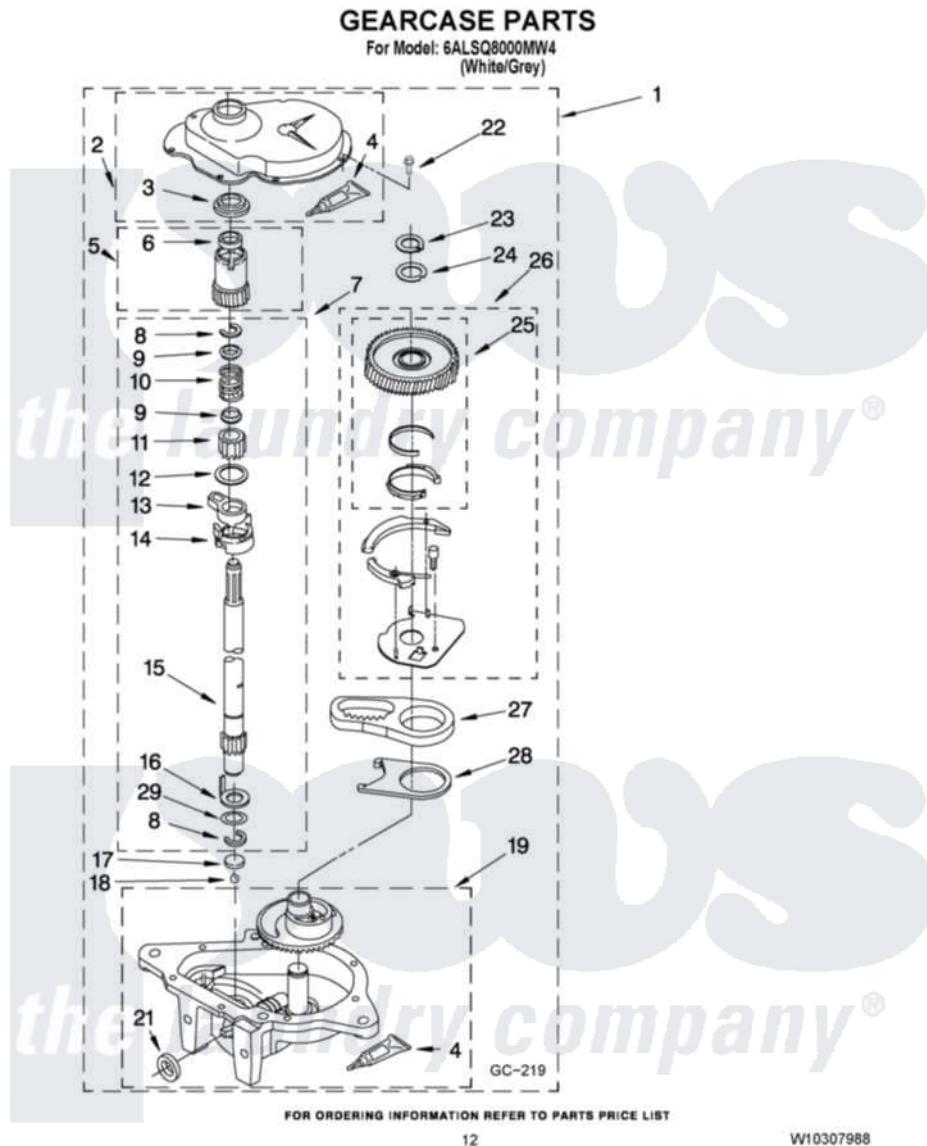

# Whirlpool 6ALSQ8000MW4 08 - GEARCASE PARTS

Whirlpool [Residential Whirlpool 6ALSQ8000MW4 Washer Parts](#) Parts Diagram 08 - GEARCASE PARTS  
Click on the part number to view part

Item	Original Part Number	Replaced By	Status	Part Description
1	3949118	<a href="#">3363395</a>		Gearcase
2	<a href="#">285202</a>			Cover, Gearcase
3	<a href="#">3349985</a>			Seal, Gearcase Cover
4	<a href="#">285195</a>			Sealer Sealer, Gasket
5	63320	<a href="#">285362</a>		Gear and Pinion
6	<a href="#">356427</a>			Seal, Spin Pinion
7	<a href="#">389387</a>			Shaft, Agitator
8	90369		Not Available	Ring, Retaining (2)
9	<a href="#">62677</a>			Retainer, Spring
10	<a href="#">62676</a>			Spring, Agitator
11	63273	<a href="#">285509</a>		Shaft, Agitator
12	<a href="#">62619</a>			Washer, Agitator Gear
13	62580	<a href="#">285206</a>		Cam-Agitator
14	62581	<a href="#">285206</a>		Cam-Agitator
15	<a href="#">285509</a>			Shaft, Agitator
16	<a href="#">62618</a>			Washer, Cam Thrust

17	16018	<a href="#">285205</a>	Bearing
18	85529	<a href="#">285205</a>	Bearing
19	3366851	<a href="#">3363395</a>	Gearcase
21	<a href="#">285352</a>		Seal Kit, Thrust Plug
22	<a href="#">3351614</a>		Screw, Gearcase Cover Mounting
23	3362552	<a href="#">285765</a>	Ring-Retr
24	285735	<a href="#">285766</a>	Washer Kit, Thrust
25	3348567	<a href="#">W102333584</a>	Gear-Spin
26	<a href="#">285595</a>		Neutral Assembly
27	3349296	<a href="#">8546456</a>	Rack, Connecting
28	<a href="#">62621</a>		Actuator, Shift
29	<a href="#">388815</a>		Washer, Intermediate 1 3976263 Miscellaneous Parts Bag 2 3976300 Washer, Inlet Hose 3 3366913 Clamp, Hose