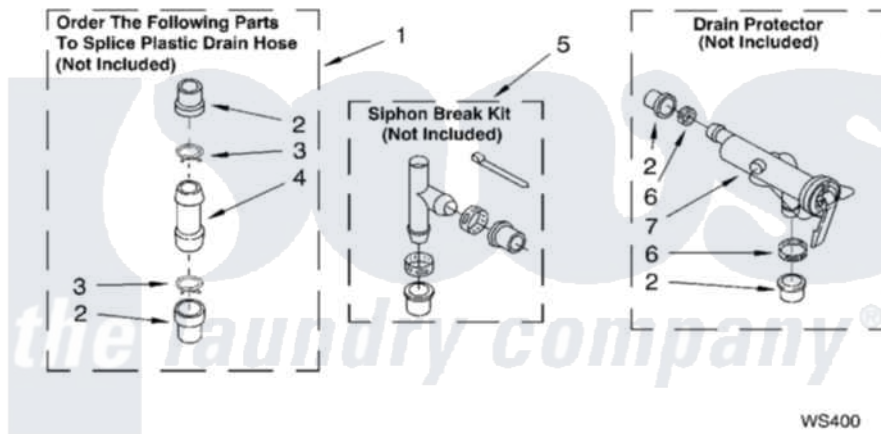

WATER SYSTEM PARTS

For Model: 6ALSR7244JQ2
(Designer White)

8179955

13

Whirlpool [Residential Whirlpool 6ALSR7244JQ2 Washer Parts](#) Parts Diagram 09 - WATER SYSTEM PARTS
Click on the part number to view part

Item	Original Part Number	Replaced By	Status	Part Description
1	285442			Water System Parts
2	285321			Water System Parts
3	370447	285655		Clamp, Hose
4	16272			Connector, Straight
5	285320			Water System Parts
6	65349	285655		Clamp, Hose
7	367031			Water System Parts