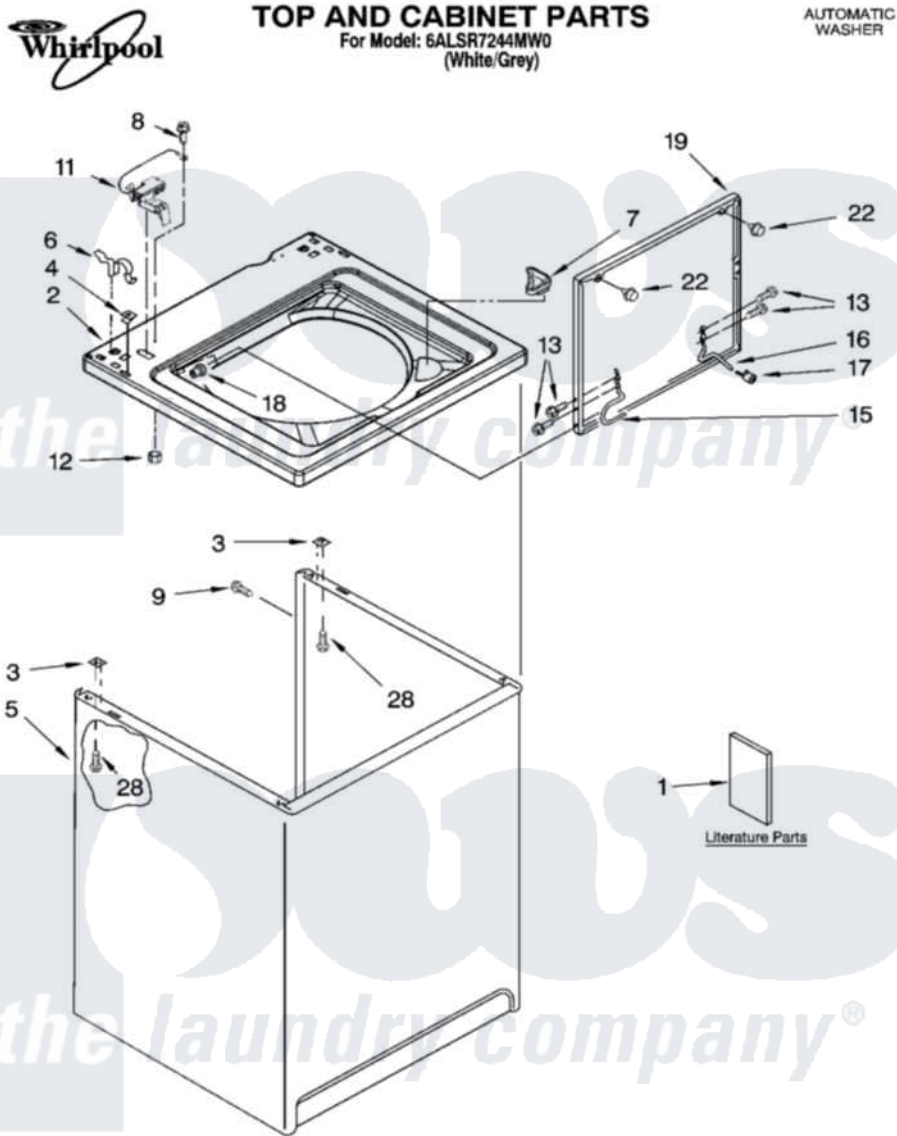

Whirlpool 6ALSR7244MW0 01 - TOP AND CABINET PARTS

2-04 Litho in U.S.A. (drd)

1

Part No. 8180234

Whirlpool [Residential Whirlpool 6ALSR7244MW0 Washer Parts](#) Parts Diagram 01 - TOP AND CABINET PARTS
 Click on the part number to view part

Item	Original Part Number	Replaced By	Status	Part Description
1	LIT8539795		Not Available	Literature Parts (Installation Instructions)
"	LIT8558483		Not Available	Literature Parts (Feature Sheet)
"	LIT8539788		Not Available	Literature Parts (Use & Care Guide)
"	LIT8559433		Not Available	Literature Parts (Wiring Diagram)
"	LIT8315952		Not Available	Literature Parts (Energy Guide)
2	8318064			Top
3	62750			Spacer, Cabinet To Top (4)
4	357213			Nut, Push-In
5	3950968	63424		Cabinet
6	62780			Clip, Top And Cabinet And Rear Panel
7	3362952			Dispenser, Bleach
8	3351614			Screw, Gearcase Cover Mounting
9	3357011	308685		Side Trim)

11	8318084		Switch, Lid
12	3400901	680762	Nut
13	3351355	W10119828	Screw, Lid Hinge Mounting
15	8318088		Hinge, Lid
16	54583		Hinge, Lid
17	19119		Bumper, Lid Hinge
18	21258		Bearing, Lid Hinge
19	8541744	285966	Lid
22	9724509		Bumper, Lid
28	3390631		Screw, 10-16 X 3/8