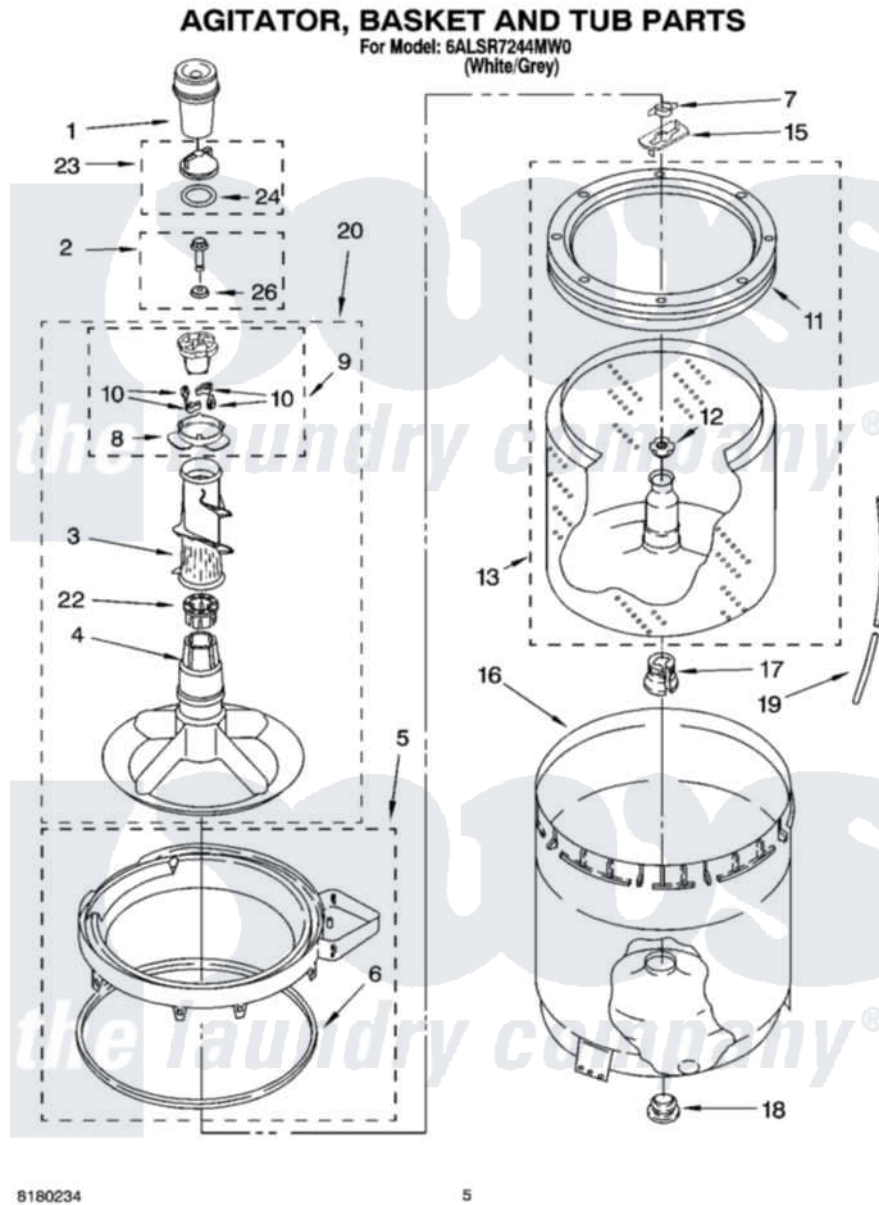

# Whirlpool 6ALSR7244MW0 03 - AGITATOR, BASKET AND TUB PARTS

8180234

5

Whirlpool Residential Whirlpool 6ALSR7244MW0 Washer Parts Parts Diagram 03 - AGITATOR, BASKET AND TUB PARTS

Click on the part number to view part

Item	Original Part Number	Replaced By	Status	Part Description
1	<a href="#">63580</a>			Dispenser, Fabric Softener
2	<a href="#">358237</a>			Screw And Washer
3	<a href="#">3363003</a>			Mover, Clothes
4	<a href="#">3347288</a>			Agitator
5	8528150	<a href="#">W10445870</a>		Ring-Tub
6	<a href="#">3976308</a>			Gasket, Tub Ring
7	<a href="#">3354845</a>			Clip, Agitator
8	<a href="#">3363661</a>			Bearing, Driven Cam
9	3363663	<a href="#">285811</a>		Cam-Agitator
10	3366877	<a href="#">80040</a>		Dog-Agitator
11	8519788	<a href="#">387240</a>		Ring, Balance
12	<a href="#">21366</a>			Nut, Spanner
13	<a href="#">8541746</a>			Basket And Balance Ring
15	3355921	<a href="#">8543666</a>		Washer, Agitator
16	<a href="#">63849</a>			Strain Relief, Power Cord
17	<a href="#">389140</a>			Tub Block, Basket Drive

18	<a href="#">383727</a>		Gasket, Centerpodt
19	3347780	<a href="#">353244</a>	Hose, Pressure Switch
20	<a href="#">3946501</a>		Agitator, Assembly
22	3350389	<a href="#">285587</a>	Washer
23	3354733	<a href="#">W10074580</a>	Cap, Barrier
24	3348855	<a href="#">W10072840</a>	Fabric Softener
26	<a href="#">3949550</a>		Washer