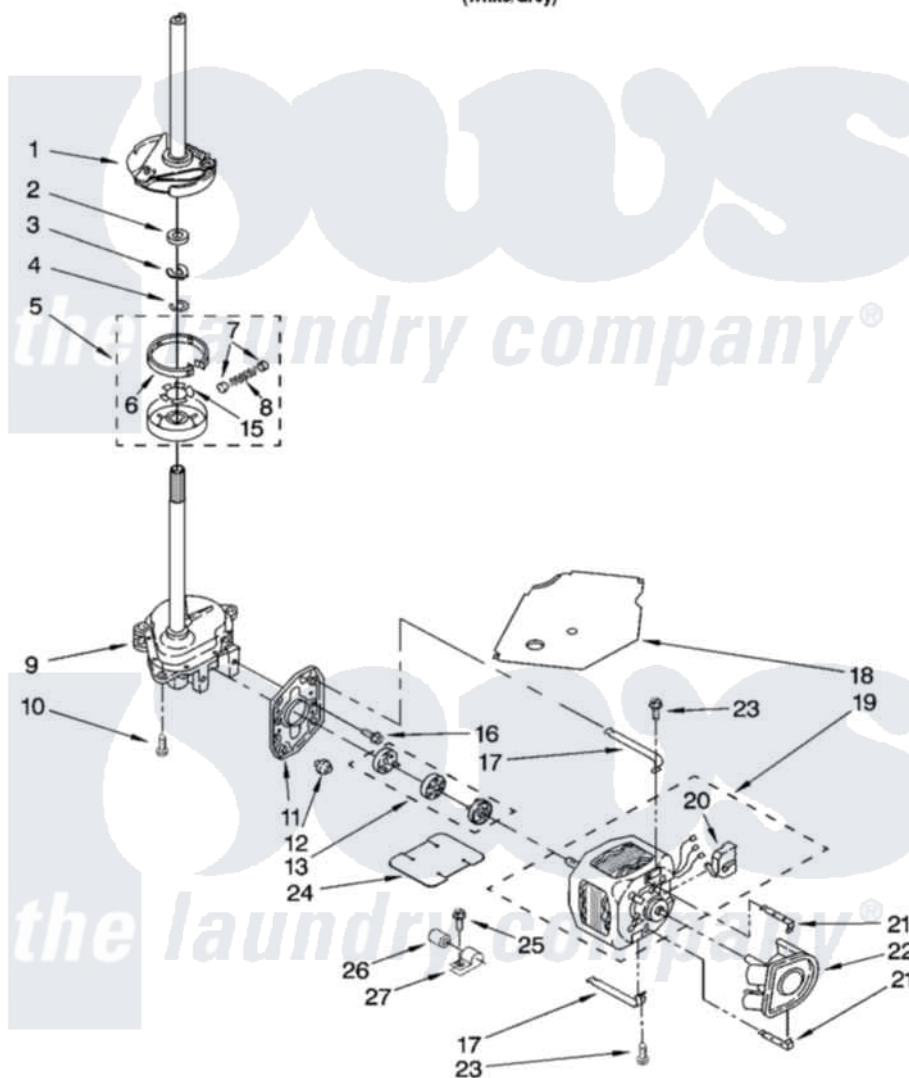

Whirlpool 6ALSR7244MW0 04 - BRAKE, CLUTCH, GEARCASE, MOTOR AND PUMP PARTS

BRAKE, CLUTCH, GEARCASE, MOTOR AND PUMP PARTS

For Model: 6ALSR7244MW0
(White/Grey)

8180234

7

Whirlpool [Residential Whirlpool 6ALSR7244MW0 Washer Parts](#) Parts Diagram 04 - BRAKE, CLUTCH, GEARCASE, MOTOR AND PUMP PARTS
Click on the part number to view part

Item	Original Part Number	Replaced By	Status	Part Description
1	388952	285792		Basketdrive
2	63292			Washer, Spin Tube Thrust
3	62697	W10080230		Ring, Spin Tube Support
4	63283	285353		Ring
5	3951311	285785		Clutch
6	3951308	285790		Lining
7	62646			Cap, Clutch Spring
8	3946792			Spring And Damper Assembly
9	3949118	3363395		Gearcase
10	3357334	3400516		Screw Anti-Rattle
11	62611			Plate, Motor Mount To Gearcase
12	62691			Grommet, Motor
13	285852	285852A		Coupling
15	3355454			Clip, Main Drive

16	3357334	3400516	Screw Anti-Rattle
17	3349637	W10086010	Retainer, Motor
18	3362089		Shield, Tub To Motor
19	3363190		Motor, Main Drive
20	8529896		Switch, Main Drive Motor
21	8546127		Retainer, Pump
22	3363394		Pump
23	3387485	273556	Screw, 10-16 X 5/8
24	8316060		Shield, Tub To Motor
25	62863	3390631	Screw, 10-16 X 3/8
26	3948448	482156	Capacitor
27	3949496		Clamp, Capacitor