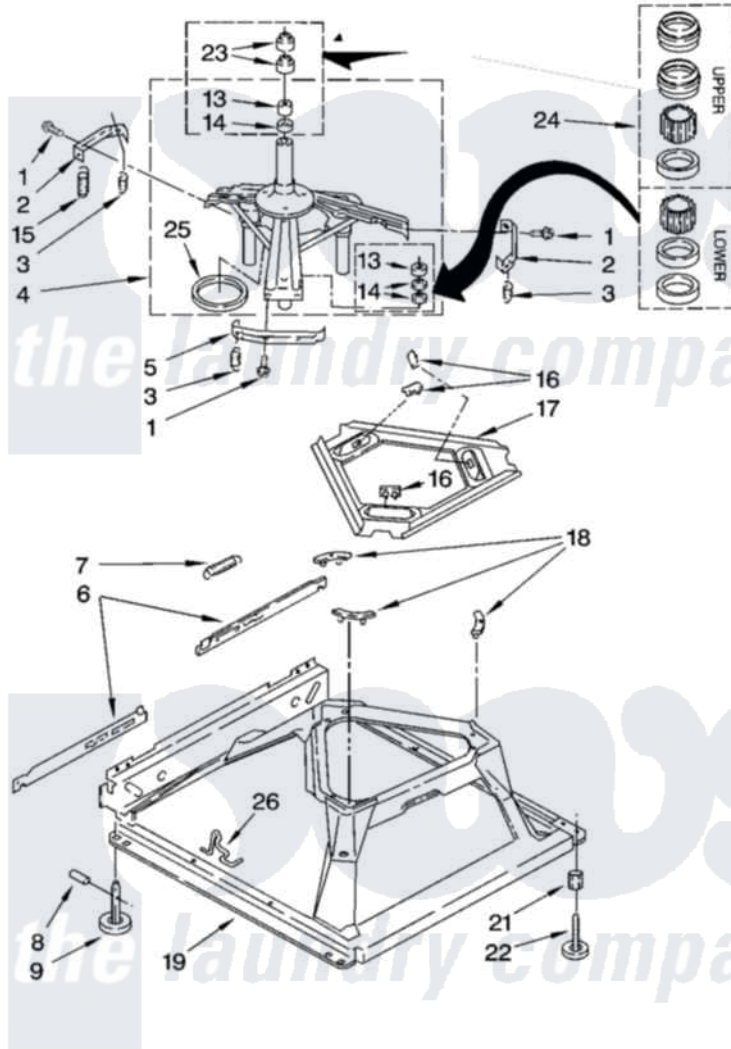

Whirlpool 6ALSR7244MW0 05 - MACHINE BASE PARTS

MACHINE BASE PARTS

For Model: 6ALSR7244MW0
(White/Grey)

8

8180234

Whirlpool [Residential Whirlpool 6ALSR7244MW0 Washer Parts](#) Parts Diagram 05 - MACHINE BASE PARTS
Click on the part number to view part

Item	Original Part Number	Replaced By	Status	Part Description
1	3400076			Screw, Bracket Mounting
2	64067			Bracket, Spring Outer
3	63907			Spring, Suspension
4	3362087	280184		Support
5	64065			Bracket, Spring Outer
6	63466			Link, Leveling Mechanism
7	62597	8316845		Spring
8	62837			Pin, Knurled
9	62596	285244		Feet-Leveling
13	3347047	8546455		Bearing, Centerpost
14	357409	359449		Seal, Agitator Shaft
15	388492	W10250667		Spring, Counterweight
16	62568	285219		Pad
17	3946509			Plate, Suspension
18	3363660	285744		Pad
19	3946512	285771		Base

21	3359452		Nut, Lock
22	389102	W10001130	Foot, Leveling
23	356934	8577376	Seal, Centerpost
24	285203		Centerpost Bearing Kit
25	63134		Ring, Sound Deadening
26	63806	W10145155	Retainer, Suspension Spring