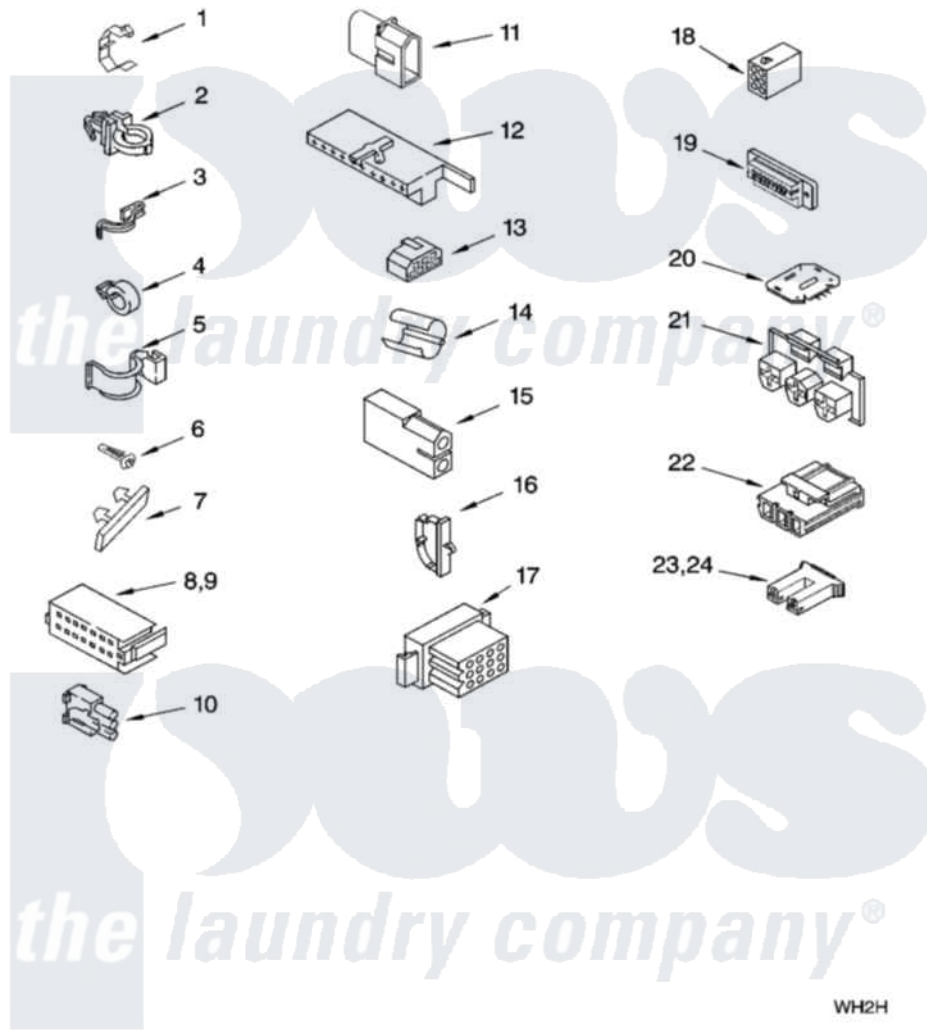

# Whirlpool 6ALSR7244MW0 06 - WIRING HARNESS PARTS

## WIRING HARNESS PARTS

For Model: 6ALSR7244MW0  
(White/Grey)

WH2H

8180234

9

Whirlpool [Residential Whirlpool 6ALSR7244MW0 Washer Parts](#) Parts Diagram 06 - WIRING HARNESS PARTS  
Click on the part number to view part

Item	Original Part Number	Replaced By	Status	Part Description
1	<a href="#">3349557</a>			Retainer, Harness
2	388498		Not Available	Clip, Harness
3	3347812	<a href="#">8528351</a>		Clip
4	3352501	<a href="#">8559320</a>		Restraint, Hose
5	<a href="#">90016</a>			Clip, Pressure Switch Hose
6	3390496	<a href="#">8281256</a>		Clip, Harness
7	<a href="#">389379</a>			Retainer, Side To Feature Panel
8	<a href="#">3948614</a>			Disconnect Block
9	<a href="#">352089</a>			Timer, Block Disconnect
10	<a href="#">62889</a>			Receptacle, Terminal
11	<a href="#">353424</a>			Plug, Terminal
12	<a href="#">62505</a>			Block, Disconnect
13	<a href="#">3347243</a>			Block, Disconnect
14	<a href="#">63523</a>			Harness, Protector
15	<a href="#">717252</a>			Receptacle, Terminal
16	<a href="#">3352944</a>			Clip, Harness

17	3390423	Not Available	Block, Disconnect (12-Way) (Timer) (Use Term. 94613)
18	3347730	Not Available	Receptacle, (6-Way) (Use Term. 94613)
19	3349494		Connector, Etc
20	3407125	<a href="#">3955728</a>	Control, Etc
21	3948617	<a href="#">2172937</a>	Connector
22	<a href="#">3360056</a>		Connector
23	<a href="#">3354925</a>		Block, Connector
24	<a href="#">3354926</a>		Block, Connector