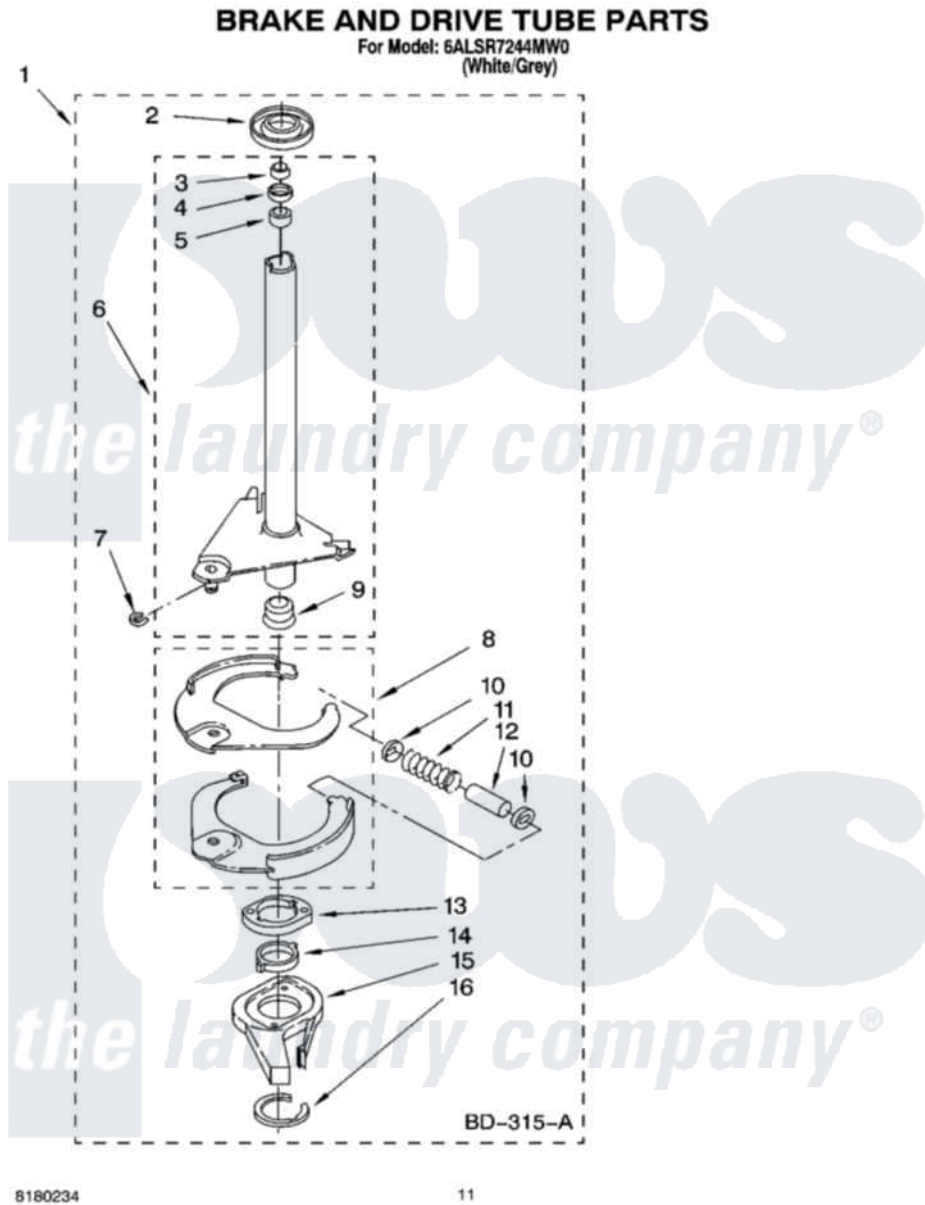

Whirlpool 6ALSR7244MW0 07 - BRAKE AND DRIVE TUBE PARTS

8180234

11

Whirlpool [Residential Whirlpool 6ALSR7244MW0 Washer Parts](#) Parts Diagram 07 - BRAKE AND DRIVE TUBE PARTS
Click on the part number to view part

Item	Original Part Number	Replaced By	Status	Part Description
1	388952	285792		Basketdrive
2	62658			Ring, Thrust
3	91939			Seal, Shaft
4	356427			Seal, Spin Pinion
5	356937			Spacer, Drive Tube
6	64027	64208		Tube-Spin
7	64035	W10083190		Ring, Retaining
8	64232	285438		Shoe-Brake
9	62703	8546462		"T" Bearing, Spin Tube
10	62648	285658		Sleeve
11	387806		Not Available	Spring, Brake
12	62909	285658		Sleeve
13	63023	8546461		Cam, Brake Release
14	63022			Sleeve, Cam
15	64194	285790		Lining
16	90368	W10083200		Ring, Retaining

" N/A

Not Available

FOLLOWING PARTS NOT
ILLUSTRATED

" [285208](#)

Lubricant