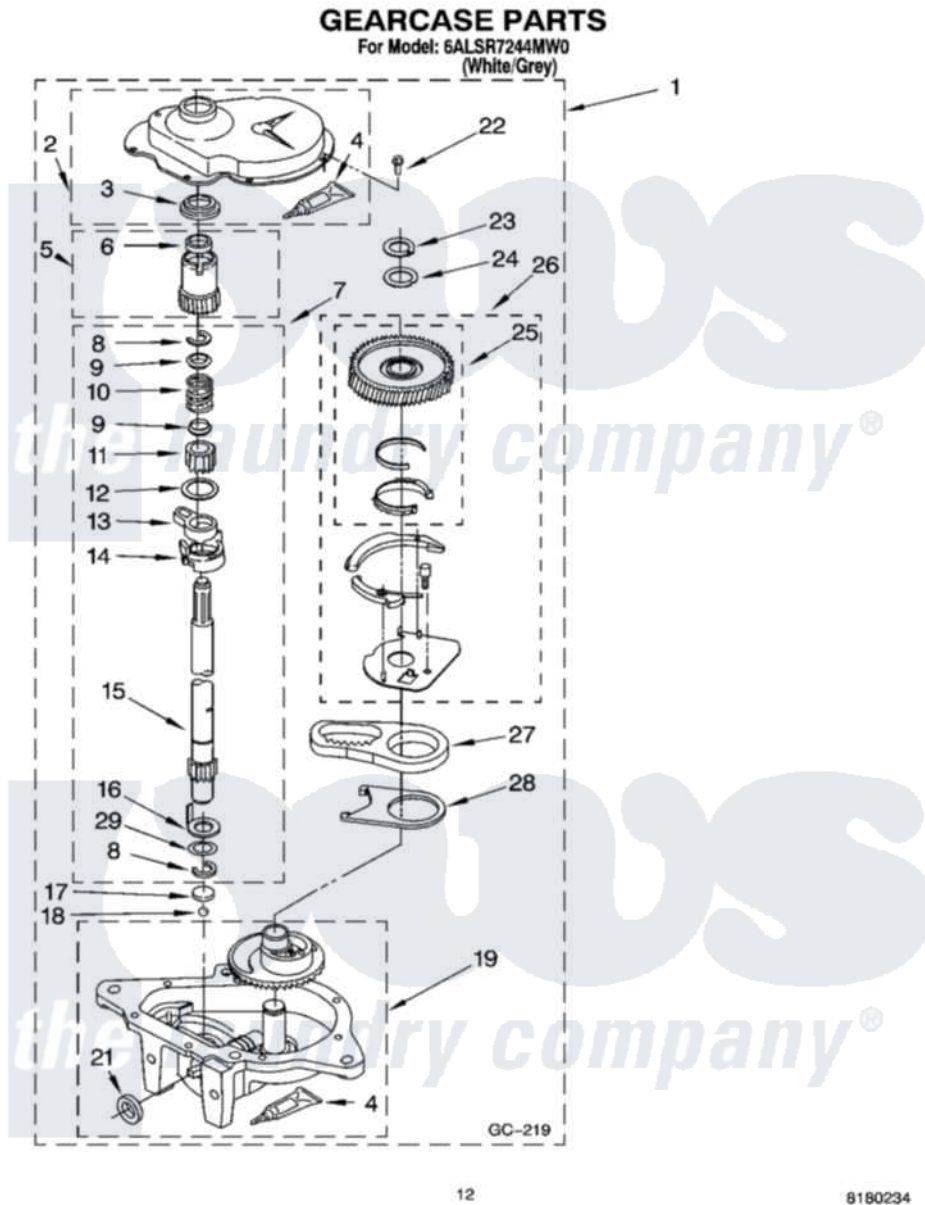

Whirlpool 6ALSR7244MW0 08 - GEARCASE PARTS

Whirlpool [Residential Whirlpool 6ALSR7244MW0 Washer Parts](#) Parts Diagram 08 - GEARCASE PARTS
Click on the part number to view part

Item	Original Part Number	Replaced By	Status	Part Description
1	3949118	3363395		Gearcase
2	285202			Cover, Gearcase
3	3349985			Seal, Gearcase Cover
4	285195			Sealer Sealer, Gasket
5	63320	285362		Gear and Pinion
6	356427			Seal, Spin Pinion
7	389387			Shaft, Agitator
8	90369		Not Available	Ring, Retaining (2)
9	62677			Retainer, Spring
10	62676			Spring, Agitator
11	63273	285509		Shaft, Agitator
12	62619			Washer, Agitator Gear
13	62580	285206		Cam-Agitator
14	62581	285206		Cam-Agitator
15	285509			Shaft, Agitator
16	62618			Washer, Cam Thrust

17	16018	285205	Bearing
18	85529	285205	Bearing
19	3366851	3363395	Gearcase
21	285352		Seal Kit, Thrust Plug
22	3351614		Screw, Gearcase Cover Mounting
23	3362552	285765	Ring-Retr
24	285735	285766	Washer Kit, Thrust
25	3348567	W102333584	Gear-Spin
26	285595		Neutral Assembly
27	3349296	8546456	Rack, Connecting
28	62621		Actuator, Shift
29	388815		Washer, Intermediate 1 3976263 Miscellaneous Parts Bag 2 3976300 Washer, Inlet Hose 3 3366913 Clamp, Hose
"	BLANK	Not Available	GC-219