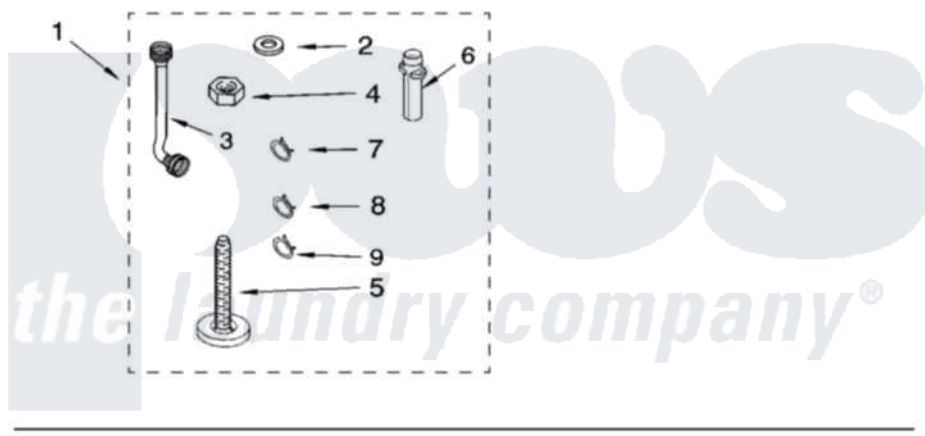

Whirlpool 6ALSR7244MW0 10 - MISCELLANEOUS PARTS - OPTIONAL PARTS (NOT INCLUDED)

MISCELLANEOUS PARTS

For Model: 6ALSR7244MW0
(White/Grey)

Whirlpool [Residential Whirlpool 6ALSR7244MW0 Washer Parts](#) Parts Diagram 10 - MISCELLANEOUS PARTS - OPTIONAL PARTS (NOT INCLUDED)
Click on the part number to view part