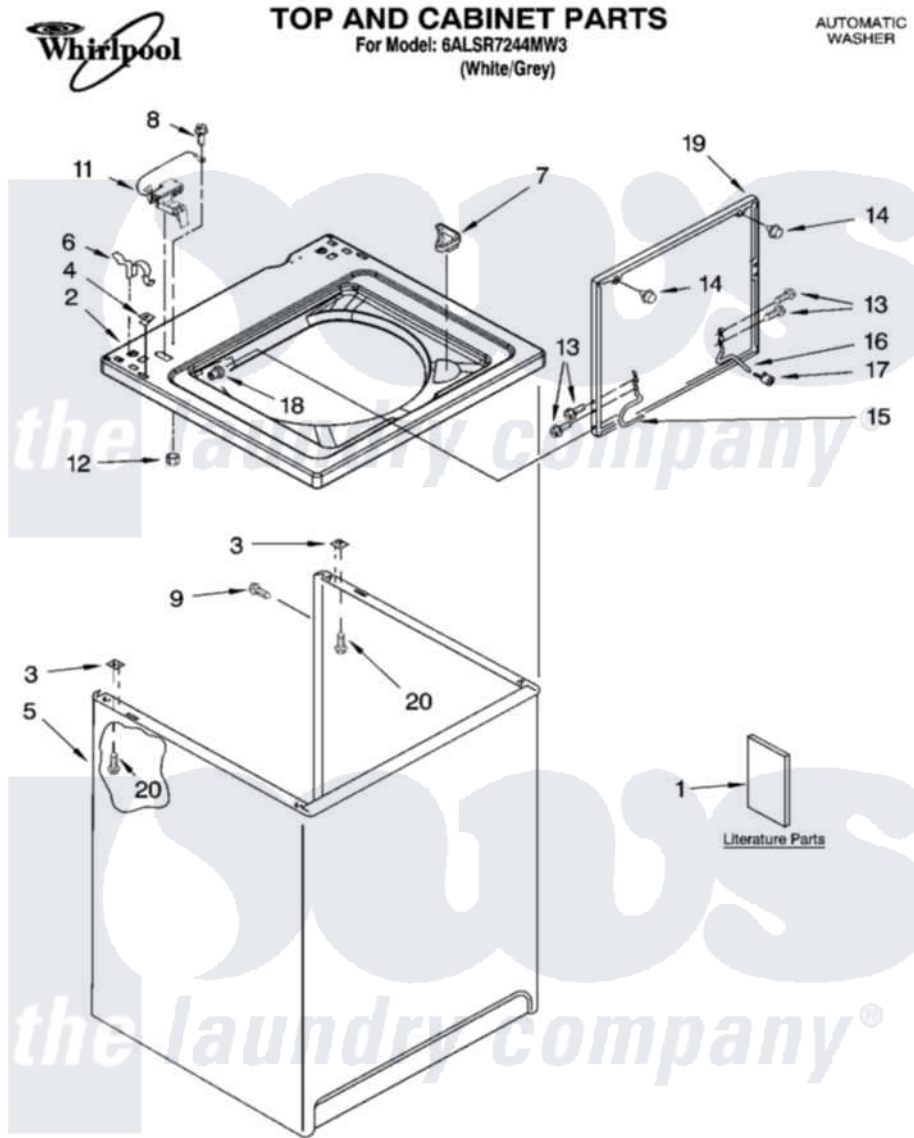

Whirlpool 6ALSR7244MW3 01 - TOP AND CABINET PARTS

5-06 Litho in U.S.A. (dtd)

1

Part No. 8181058

Whirlpool [Residential Whirlpool 6ALSR7244MW3 Washer Parts](#) Parts Diagram 01 - TOP AND CABINET PARTS
 Click on the part number to view part

Item	Original Part Number	Replaced By	Status	Part Description
1	W10131575		Not Available	Installation Instructions
"	8580408		Not Available	Feature Sheet
"	W10131574		Not Available	Use & Care Guide
"	8559433		Not Available	Wiring Diagram
"	8580419		Not Available	Energy Guide
2	8318064			Top
3	62750			Spacer, Cabinet To Top (4)
4	357213			Nut, Push-In
5	3950968	63424		Cabinet
6	62780			Clip, Top And Cabinet And Rear Panel
7	3362952			Dispenser, Bleach
8	3351614			Screw, Gearcase Cover Mounting
9	3357011	308685		Side Trim)
11	8318084			Switch, Lid
12	8533959	680762		Nut

13	3351355	W10119828	Screw, Lid Hinge Mounting
14	9724509		Bumper, Lid
15	8318088		Hinge, Lid
16	54583		Hinge, Lid
17	19119		Bumper, Lid Hinge
18	21258		Bearing, Lid Hinge
19	8541744	285966	Lid
20	3390631		Screw, 10-16 X 3/8