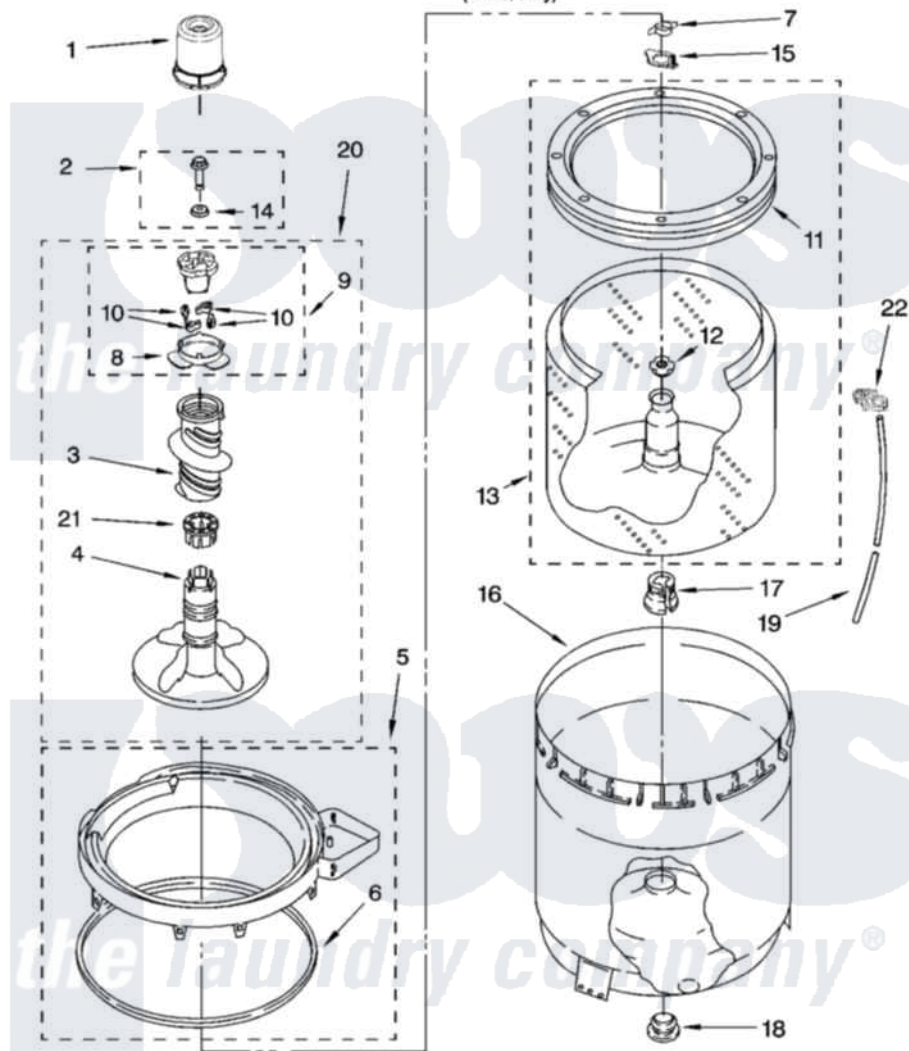

Whirlpool 6ALSR7244MW3 03 - AGITATOR, BASKET AND TUB PARTS

AGITATOR, BASKET AND TUB PARTS

For Model: 6ALSR7244MW3
(White/Grey)

8181058

5

Whirlpool [Residential Whirlpool 6ALSR7244MW3 Washer Parts](#) Parts Diagram 03 - AGITATOR, BASKET AND TUB PARTS

[Click on the part number to view part](#)

Item	Original Part Number	Replaced By	Status	Part Description
1	8533251			Dispenser, Fabric Softener
2	358237			Screw And Washer
3	3360824			Auger, Agitator
4	389386			Agitator
5	8528150	W10445870		Ring-Tub
6	3976308			Gasket, Tub Ring
7	3354845			Clip, Agitator
8	3363661			Bearing, Driven Cam
9	3363662	285748		Cam-Agitator
10	3366877	80040		Dog-Agitator
11	8519788	387240		Ring, Balance
12	21366			Nut, Spanner
13	8541746			Basket And Balance Ring
14	3949550			Washer
15	8543666			Washer, Agitator
16	63849			Strain Relief, Power Cord

17	389140		Tub Block, Basket Drive
18	383727		Gasket, Centerpodt
19	3347780	353244	Hose, Pressure Switch
20	3361598	285727	Agitator
21	3350389	285587	Washer
22	2219077		Clip, Pressure Switch Hose