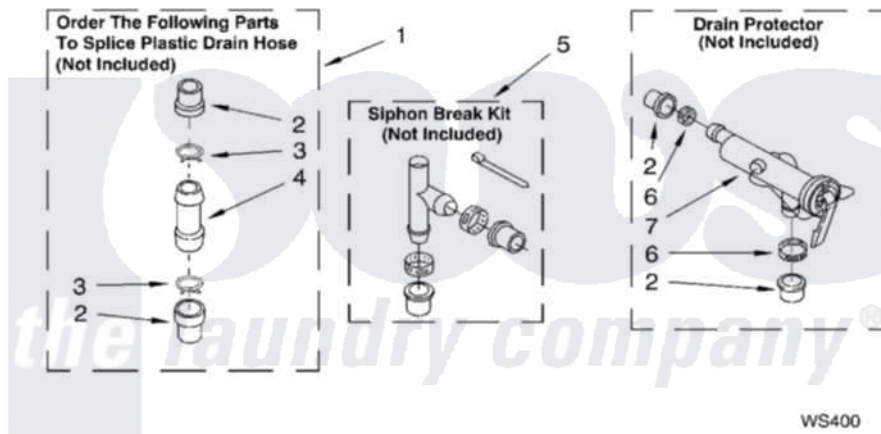

WATER SYSTEM PARTS

For Model: 6ALSS5233JQ1
(Designer White)

8179954

13

Whirlpool [Residential Whirlpool 6ALSS5233JQ1 Washer Parts](#) Parts Diagram 09 - WATER SYSTEM PARTS
Click on the part number to view part

Item	Original Part Number	Replaced By	Status	Part Description
1	285442			Water System Parts
2	285321			Water System Parts
3	370447	285655		Clamp, Hose
4	16272			Connector, Straight
5	285320			Water System Parts
6	65349	285655		Clamp, Hose
7	367031			Water System Parts