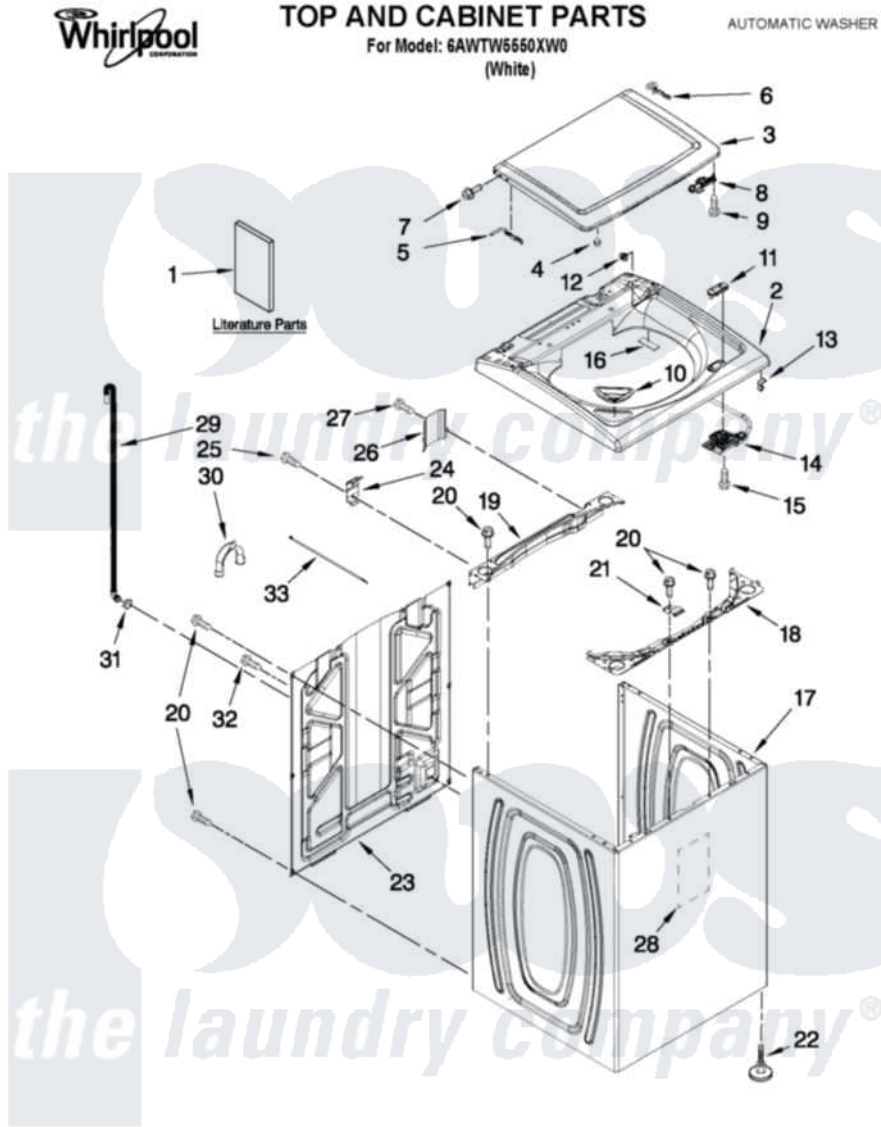

Whirlpool 6AWTW5550XW0 01 - TOP AND CABINET PARTS

FOR ORDERING INFORMATION REFER TO PARTS PRICE LIST
 4-11 Litho in U.S.A. (drd) (eeb) 1 Part No. W10407658 Rev. A

Whirlpool Residential Whirlpool 6AWTW5550XW0 Washer Parts Parts Diagram 01 - TOP AND CABINET PARTS
 Click on the part number to view part

Item	Original Part Number	Replaced By	Status	Part Description
1	W10354474		Not Available	INSTALLATION INSTRUCTIONS
"	W10354487		Not Available	USE & CARE GUIDE
"	W10331125		Not Available	TECH SHEET
"	W10280494		Not Available	QUICK START GUIDE
"	W10392984		Not Available	ENERGY GUIDE
2	W10246376			Top
3	W10270529			Lid
4	9724509			Bumper, Lid
5	W10295775			Hinge, Wire
6	W10294031			Hinge Wire
7	W10119828			Screw, Lid Hinge Mounting
8	W10240513			Strike, Lid Lock
9	W10273971			Screw, 6-19 X 1/2
10	W10240977			Dispenser, Bleach
11	W10392041			Bezel, Lid Lock
12	W10293272			Bearing, Lid Hinge