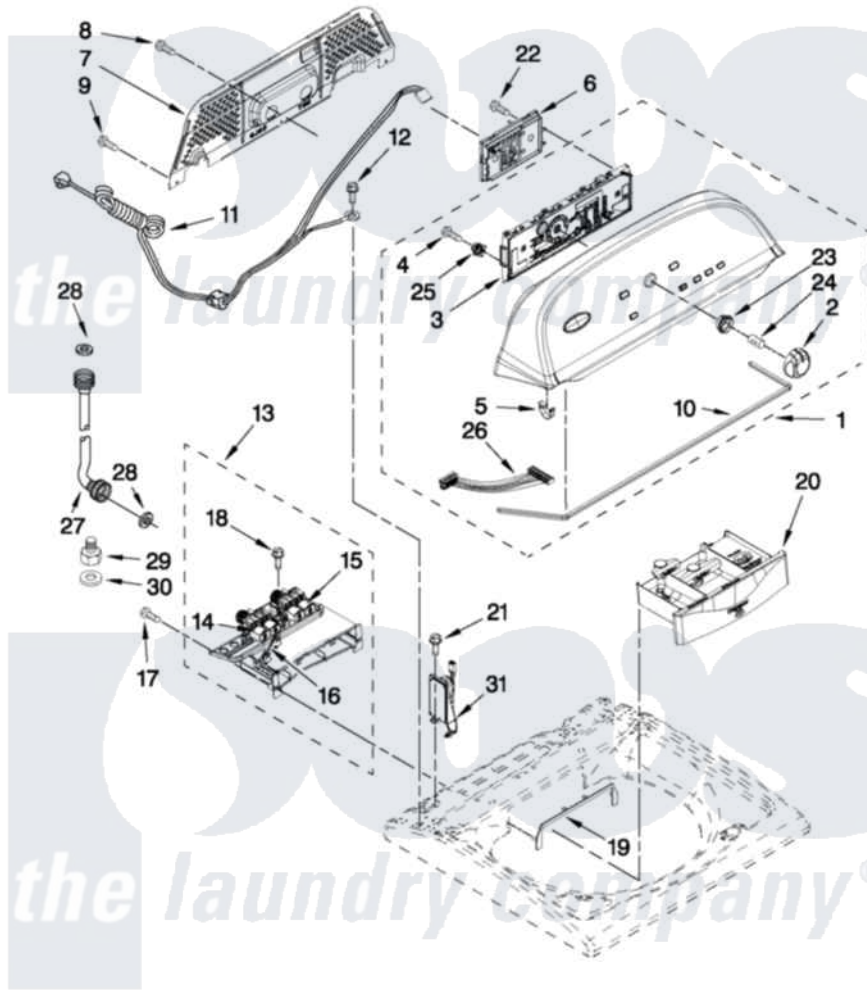

Whirlpool 6AWTW5550XW0 02 - CONSOLE AND DISPENSER PARTS

CONSOLE AND DISPENSER PARTS

For Model: 6AWTW5550XW0
(White)

FOR ORDERING INFORMATION REFER TO PARTS PRICE LIST

W10407658

3

Whirlpool [Residential Whirlpool 6AWTW5550XW0 Washer Parts](#) Parts Diagram 02 - CONSOLE AND DISPENSER PARTS

[Click on the part number to view part](#)

Item	Original Part Number	Replaced By	Status	Part Description
1	W10331123			Console
2	W10251392			Knob Assembly
3	W10362632			User Interface
4	W10219342			Screw, Baffle Mounting
5	8312709			Clip-Console
6	W10365813	W10445404		Control Unit Assembly, Machine And Motor
7	W10269597			Panel, Console Rear Cover
8	3390647	488729		Screw
9	1157158	489069		Xxscrew, 10-12 X 1/2
10	W10280079			Seal, Console
11	W10332929			Cord, Power
12	3400076			Screw, Bracket Mounting
13	W10287482			Housing Assembly - Dispenser
14	W10240976			Valve, Cold Water Inlet
15	W10240975			Valve, Hot Water Inlet

16	W10368547		Harness, Valve
17	3400061		Screw, Dispenser Housing Mounting
18	97787	W10109200	Screw, Baffle Mounting
19	W10240946		Bezel, Dispenser
20	W10240958		Drawer, Dispenser Assembly
21	359625	487240	Screw, For Mtg. Service Capacitor
22	9740848		Screw, Mixing Valve Mounting
23	W10325119		Spacer, Knob
24	8536939		Clip, Knob
25	W10274524		Tensioner, Facia
26	W10285493		Harness, User Interface
27	3949383		Hose, Water Inlet
"	3949382		Hose, Water Inlet
28	W10242307	16123	Washer Inlet-Hose Miscellaneous Parts Must be Ordered Separately.
29	3357397		Adapter, Water Inlet Hose
30	3357450		Washer, Water Inlet Hose
31	W10386510		Washer, Inlet Hose Adapter