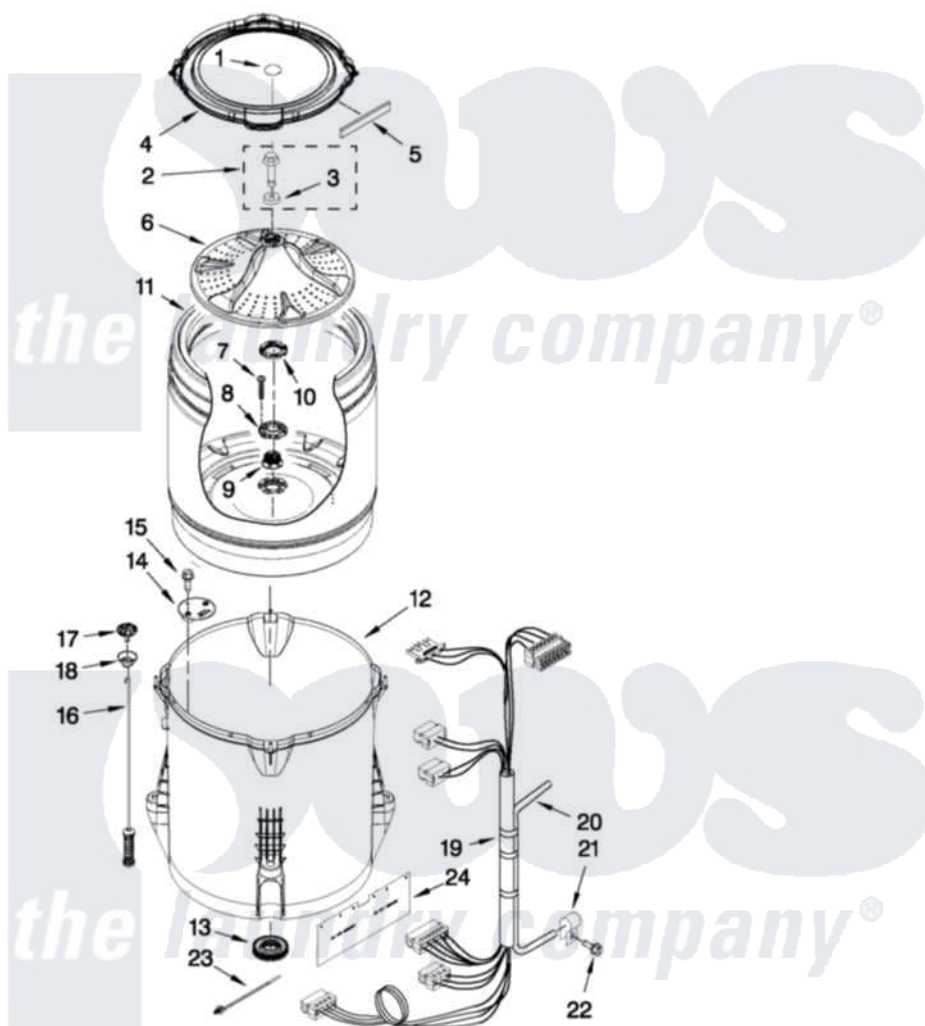

Whirlpool 6AWTW5550XW0 03 - BASKET AND TUB PARTS

BASKET AND TUB PARTS

For Model: 6AWTW5550XW0
(White)

FOR ORDERING INFORMATION REFER TO PARTS PRICE LIST

W10407658

5

Whirlpool [Residential Whirlpool 6AWTW5550XW0 Washer Parts](#) Parts Diagram 03 - BASKET AND TUB PARTS

[Click on the part number to view part](#)

Item	Original Part Number	Replaced By	Status	Part Description
1	W10305259			Cap, Impeller
2	W10003790			Screw And Washer
3	3949550			Washer
4	W10215146			Tub Ring
5	W10205824			Absorber, Impact
6	W10215118			Impeller
7	8533953			Screw, 8-16 X 1.000
8	W10291415	W10324651		Hub
9	W10291416	W10324651		Hub
10	W10291417	W10324651		Hub
11	W10238268	W10324650		Basket
12	W10238301	W10324648		Tub-Outer
13	W10006371	W10324647		Seal-Tub
14	W10215093			Filter, Drain Pump
15	8533928			Screw, 8-18 X 3/4
16	W10257086	W10317708		Supsension

17	W10215136	W10440729	Suspension
18	W10256551	W10440729	Suspension
19	W10328392	W10297443	Harness, Lower
20	8572540	353244	Hose, Pressure Switch
21	W10005430		Clamp, Pressure Hose Retainer
22	8533943	W10109200	Screw, Baffle Mounting
23	W10298887		Cable Tie
24	W10392691		Shield, Splash