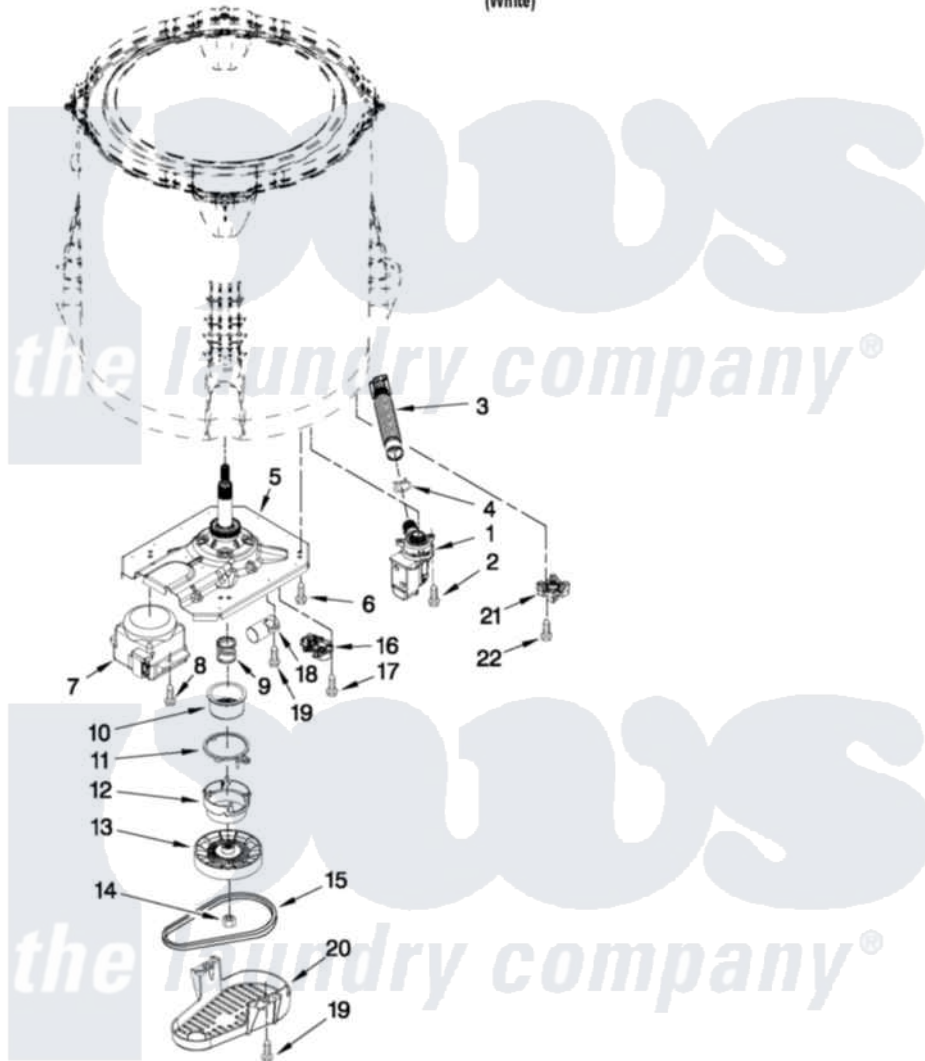

Whirlpool 6AWTW5550XW0 04 - GEARCASE, MOTOR AND PUMP PARTS

GEARCASE, MOTOR AND PUMP PARTS

For Model: 6AWTW5550XW0
(White)

FOR ORDERING INFORMATION REFER TO PARTS PRICE LIST

6

W10407658

Whirlpool [Residential Whirlpool 6AWTW5550XW0 Washer Parts](#) Parts Diagram 04 - GEARCASE, MOTOR AND PUMP PARTS

[Click on the part number to view part](#)

Item	Original Part Number	Replaced By	Status	Part Description
1	W10292579			Pump Assembly, Drain
2	W10004910			Screw, 12-16 X 1-1/4
3	W10215091			Hose, Inner Drain Assembly
4	8317496	285655		Clamp, Hose
5	W10006379	W10324649		Gearcase
6	W10249633			Screw, 7.2-1.6 X 30
7	W10249630			Motor, Drive
8	W10094780	W10182109		Screw-Kit
9	W10006382	W10315818		Cam
10	W10006352	W10315818		Cam
11	W10006353	W10315818		Cam
12	W10006354	W10315818		Cam
13	W10246453			Pulley
14	W10163336			Nut, Pulley
15	W10006388			Belt, Drive
16	W10249623			Actuator, Shift

17	9741052	Screw, 6-32 X 1.00
18	W10349183	Capacitor, Motor Run
19	357640	Screw And Washer
20	W10006383	Shield, Pulley Cover
21	W10238318	Counterweight
22	W10238319	Screw, 8-18 X 1.00