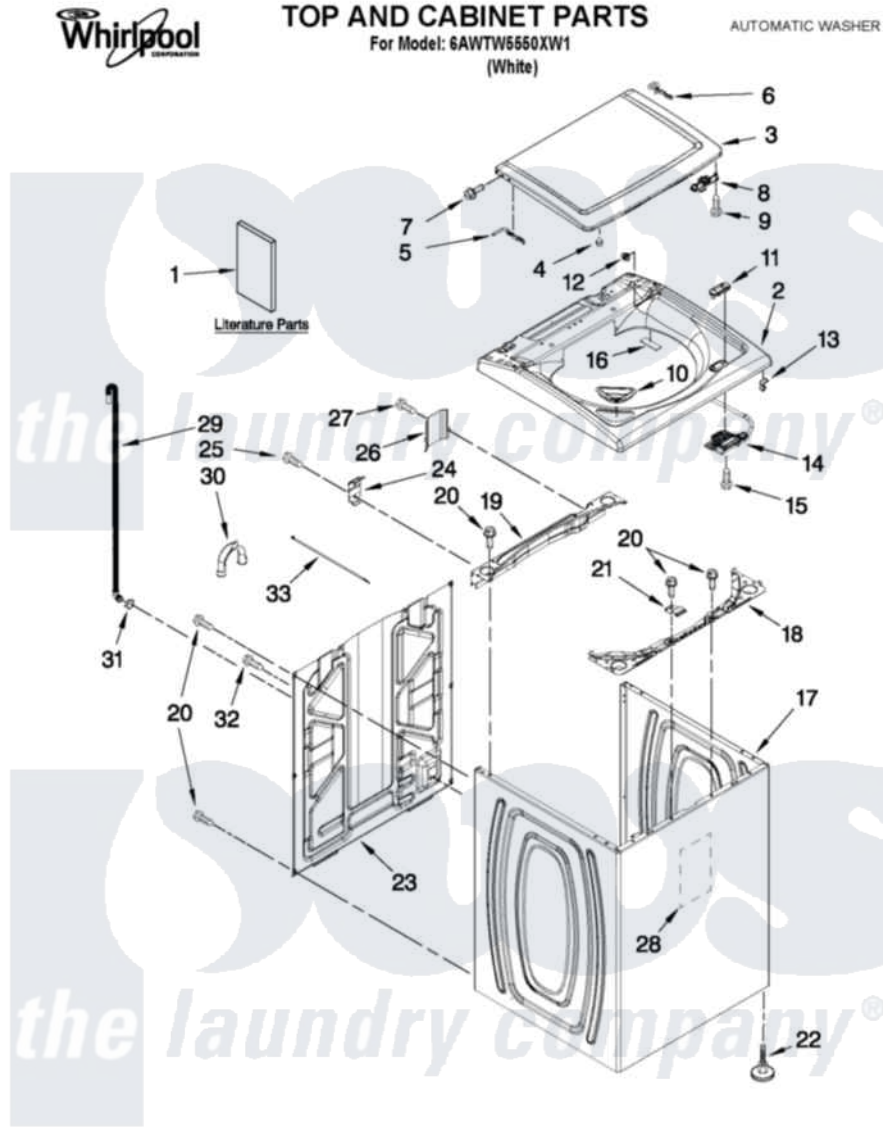

Whirlpool 6AWTW5550XW1 01 - TOP AND CABINET PARTS

FOR ORDERING INFORMATION REFER TO PARTS PRICE LIST
 5-12 Litho in U.S.A. (JLP) (psw) 1 Part No. W10496636 Rev. A

Whirlpool Residential Whirlpool 6AWTW5550XW1 Washer Parts Parts Diagram 01 - TOP AND CABINET PARTS
 Click on the part number to view part

Item	Original Part Number	Replaced By	Status	Part Description
1	W10045638		Not Available	INSTALLATION INSTRUCTIONS
"	W10483412		Not Available	USE & CARE GUIDE
"	W10331125		Not Available	TECH SHEET
2	W10246376			Top
3	W10483405			Lid
4	9724509			Bumper, Lid
5	W10295775			Hinge, Wire
6	W10294031			Hinge Wire
7	W10119828			Screw, Lid Hinge Mounting
8	W10240513			Strike, Lid Lock
9	W10273971			Screw, 6-19 X 1/2
10	W10240977			Dispenser, Bleach
11	W10392041			Bezel, Lid Lock
12	W10293272			Bearing, Lid Hinge
"	W10293230			Bearing, Lid Hinge
13	90016			Clip, Pressure Switch Hose