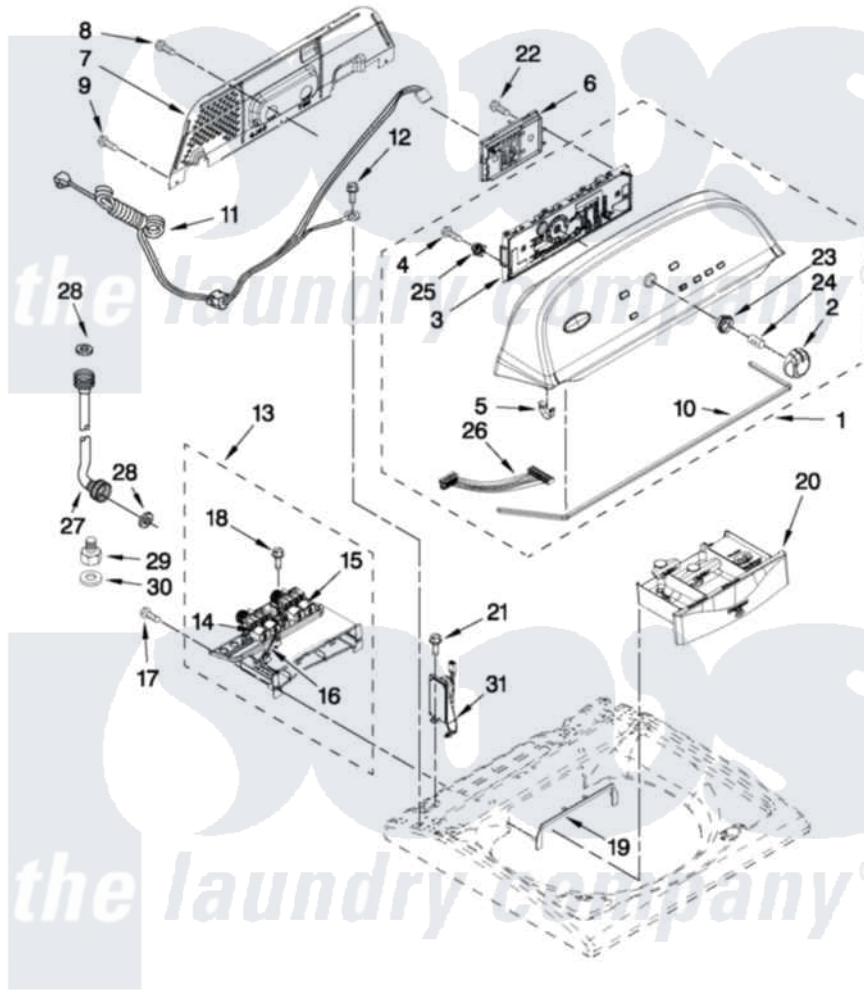

# Whirlpool 6AWTW5550XW1 02 - CONSOLE AND DISPENSER PARTS

## CONSOLE AND DISPENSER PARTS

For Model: 6AWTW5550XW1  
(White)

FOR ORDERING INFORMATION REFER TO PARTS PRICE LIST

W10496636

3

Whirlpool [Residential Whirlpool 6AWTW5550XW1 Washer Parts](#) Parts Diagram 02 - CONSOLE AND DISPENSER PARTS

[Click on the part number to view part](#)

Item	Original Part Number	Replaced By	Status	Part Description
1	<a href="#">W10483409</a>			Console
2	<a href="#">W10251392</a>			Knob Assembly
3	<a href="#">W10362632</a>			User Interface
4	<a href="#">W10219342</a>			Screw, Baffle Mounting
5	<a href="#">8312709</a>			Clip-Console
6	<a href="#">W10445404</a>			Control Unit Assembly, Machine And Motor
7	<a href="#">W10420984</a>			Panel, Console Rear Cover
8	3390647	<a href="#">488729</a>		Screw
9	1157158	<a href="#">489069</a>		Xxscrew, 10-12 X 1/2
10	<a href="#">W10280079</a>			Seal, Console
11	<a href="#">W10332929</a>			Cord, Power
12	<a href="#">3400076</a>			Screw, Bracket Mounting
13	<a href="#">W10287482</a>			Housing Assembly - Dispenser
14	<a href="#">W10240976</a>			Valve, Cold Water Inlet
15	<a href="#">W10240975</a>			Valve, Hot Water Inlet