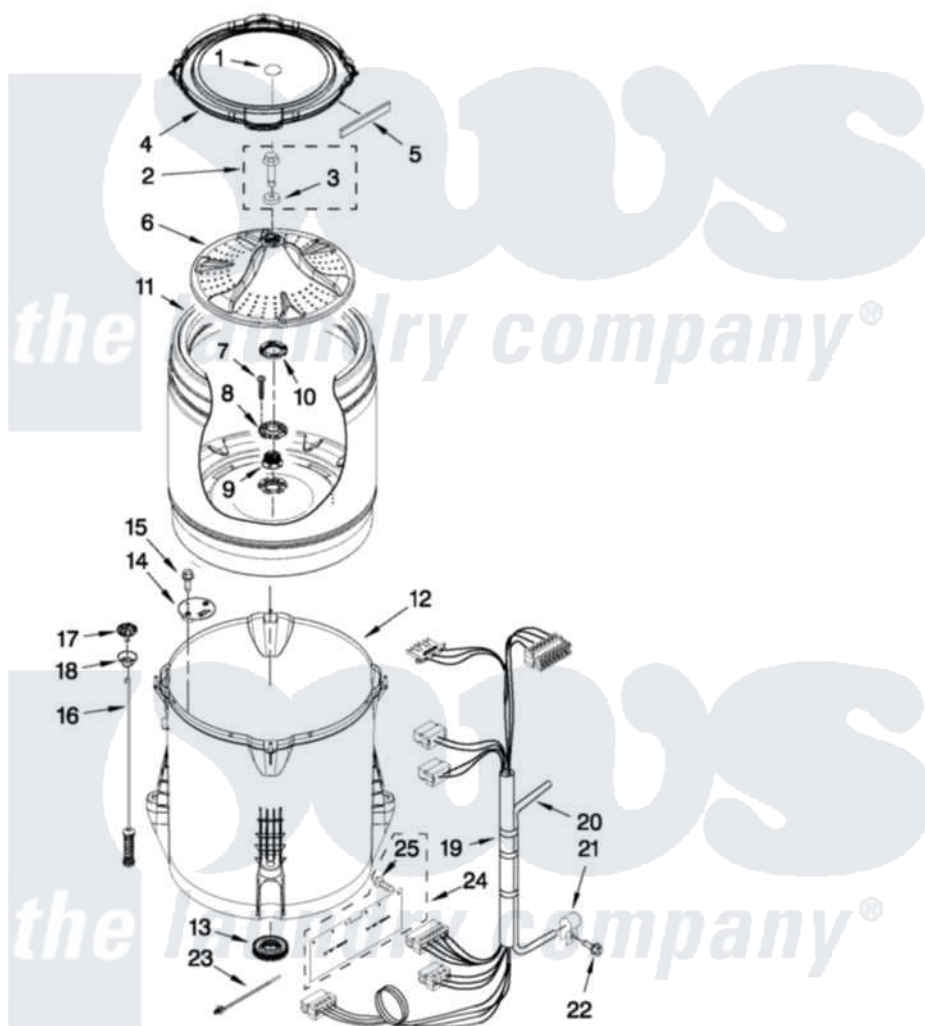

Whirlpool 6AWTW5550XW1 03 - BASKET AND TUB PARTS

BASKET AND TUB PARTS

For Model: 6AWTW5550XW1
(White)

FOR ORDERING INFORMATION REFER TO PARTS PRICE LIST

W10496636

5

Whirlpool [Residential Whirlpool 6AWTW5550XW1 Washer Parts](#) Parts Diagram 03 - BASKET AND TUB PARTS

[Click on the part number to view part](#)

Item	Original Part Number	Replaced By	Status	Part Description
1	W10305259			Cap, Impeller
2	W10003790			Screw And Washer
3	3949550			Washer
4	W10215146			Tub Ring
5	W10205824			Absorber, Impact
6	W10215118			Impeller
7	8533953			Screw, 8-16 X 1.000
8	W10291415	W10324651		Hub
9	W10291416	W10324651		Hub
10	W10291417	W10324651		Hub
11	W10238268	W10324650		Basket
12	W10238301	W10324648		Tub-Outer
13	W10006371	W10324647		Seal-Tub
14	W10215093			Filter, Drain Pump
15	8533928			Screw, 8-18 X 3/4
16	W10257086	W10317708		Supsension

17	W10405423	W10440729	Suspension
18	W10256551	W10440729	Suspension
19	W10328392	W10297443	Harness, Lower
20	353244		Hose, Pressure Switch
21	W10005430		Clamp, Pressure Hose Retainer
22	8533943	W10109200	Screw, Baffle Mounting
23	W10298887		Cable Tie
24	W10392691		Shield, Splash
25	W10429200		Retainer, Push In