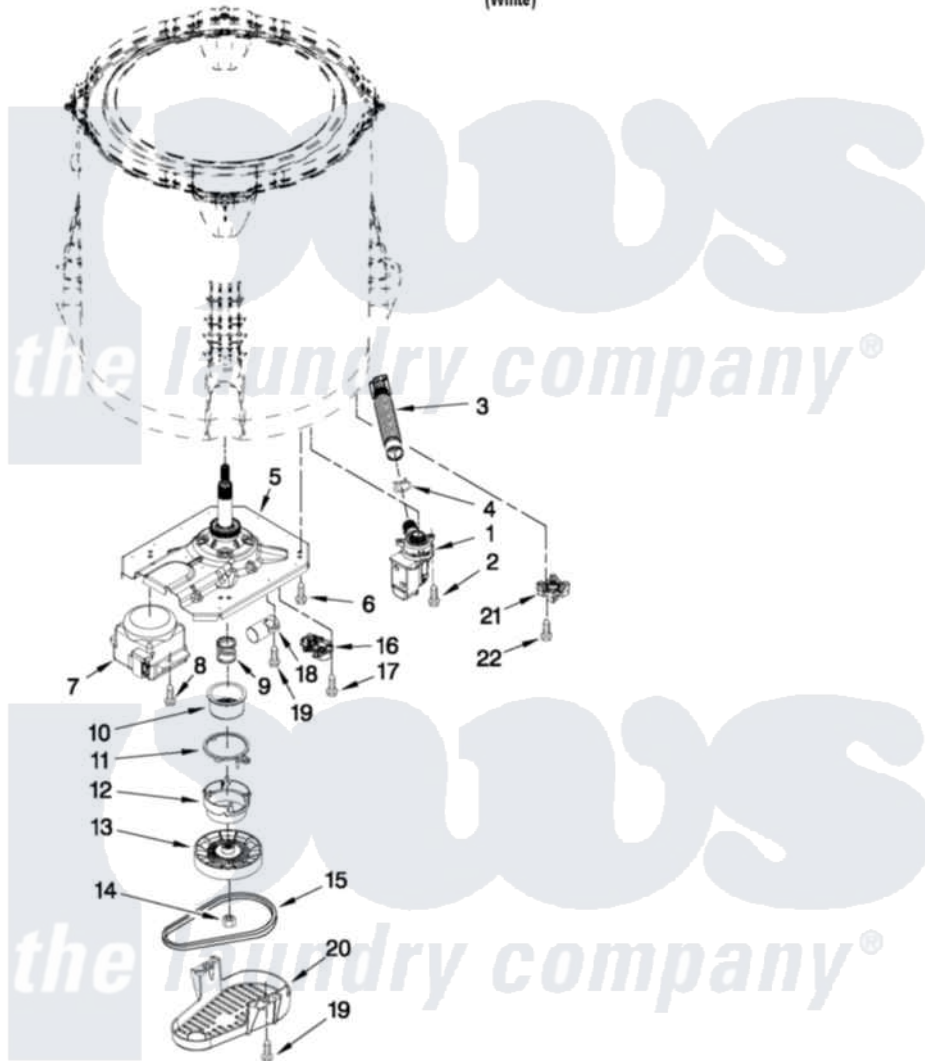

Whirlpool 6AWTW5550XW1 04 - GEARCASE, MOTOR AND PUMP PARTS

GEARCASE, MOTOR AND PUMP PARTS

For Model: 6AWTW5550XW1

(White)

FOR ORDERING INFORMATION REFER TO PARTS PRICE LIST

6

W10496636

Whirlpool [Residential Whirlpool 6AWTW5550XW1 Washer Parts](#) Parts Diagram 04 - GEARCASE, MOTOR AND PUMP PARTS

[Click on the part number to view part](#)

Item	Original Part Number	Replaced By	Status	Part Description
1	W10292579			Pump Assembly, Drain
2	W10004910			Screw, 12-16 X 1-1/4
3	W10215091			Hose, Inner Drain Assembly
4	8317496	285655		Clamp, Hose
5	W10006379	W10324649		Gearcase
6	W10249633			Screw, 7.2-1.6 X 30
7	W10249630			Motor, Drive
8	W10094780	W10182109		Screw-Kit
9	W10006382	W10315818		Cam
10	W10006352	W10315818		Cam
11	W10006353	W10315818		Cam
12	W10006354	W10315818		Cam
13	W10246453			Pulley
14	W10163336			Nut, Pulley
15	W10006388			Belt, Drive
16	W10249623			Actuator, Shift

17	9741052	Screw, 6-32 X 1.00
18	W10349183	Capacitor, Motor Run
19	357640	Screw And Washer
20	W10006383	Shield, Pulley Cover
21	W10238318	Counterweight
22	W10238319	Screw, 8-18 X 1.00