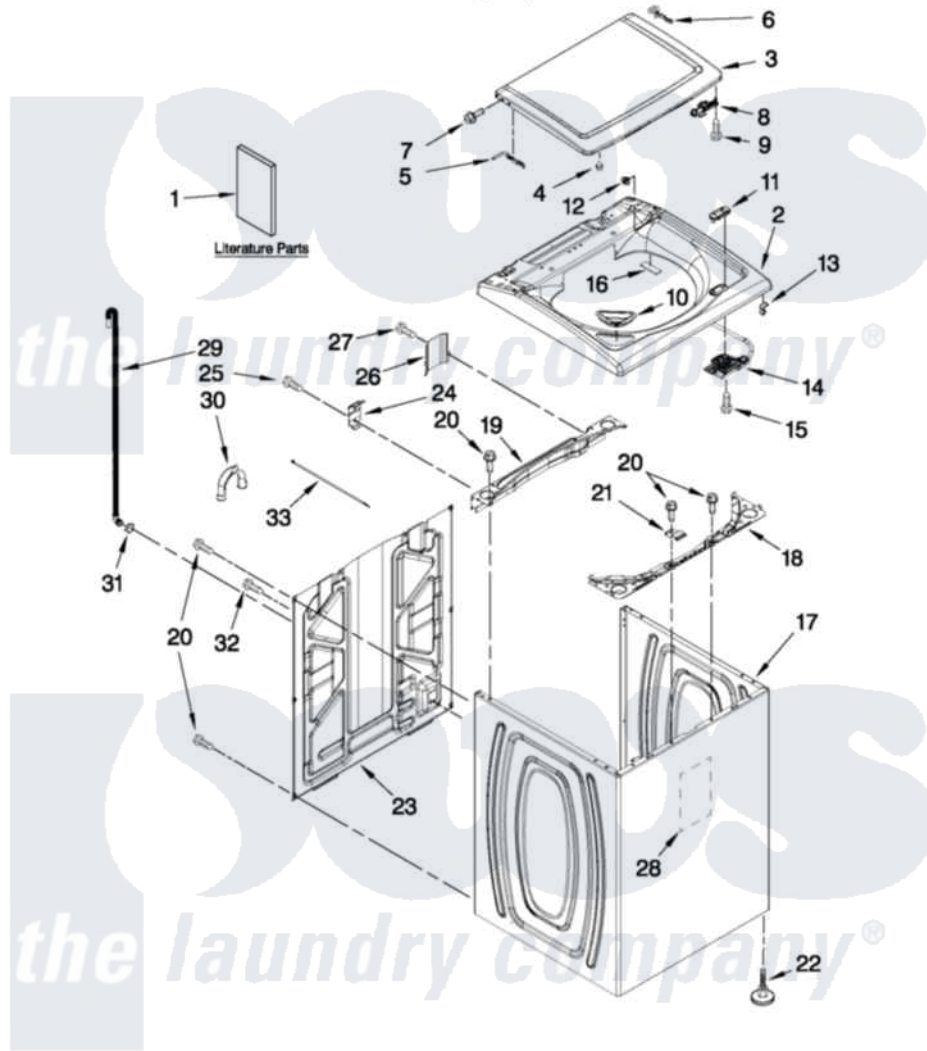

# Whirlpool 6AWTW5700XW0 01 - TOP AND CABINET PARTS

## TOP AND CABINET PARTS

AUTOMATIC WASHER

For Model: 6AWTW5700XW0  
(White)

FOR ORDERING INFORMATION REFER TO PARTS PRICE LIST

3-11 Litho in U.S.A. (drd)(bay)

1

Part No. W10399694 Rev. A

Whirlpool Residential Whirlpool 6AWTW5700XW0 Washer Parts Parts Diagram 01 - TOP AND CABINET PARTS