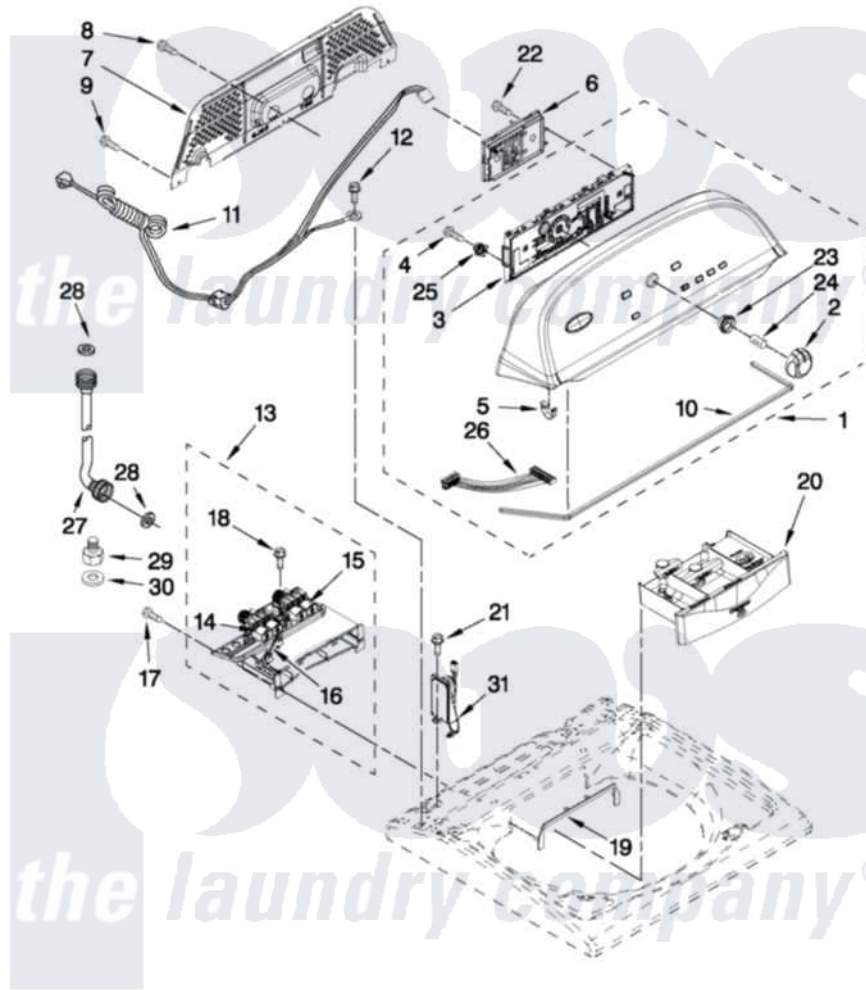

# Whirlpool 6AWTW5700XW0 02 - CONSOLE AND DISPENSER PARTS

## CONSOLE AND DISPENSER PARTS

For Model: 6AWTW5700XW0  
(White)

FOR ORDERING INFORMATION REFER TO PARTS PRICE LIST

W10399694

3

Whirlpool [Residential Whirlpool 6AWTW5700XW0 Washer Parts](#) Parts Diagram 02 - CONSOLE AND DISPENSER PARTS

[Click on the part number to view part](#)

Item	Original Part Number	Replaced By	Status	Part Description
1	<a href="#">W10331124</a>			Console
2	<a href="#">W10251392</a>			Knob Assembly
3	<a href="#">W10362629</a>			User Interface
4	<a href="#">W10219342</a>			Screw, Baffle Mounting
5	<a href="#">8312709</a>			Clip-Console
6	W10365814	<a href="#">W10445409</a>		Control Unit Assembly, Machine And Motor
7	<a href="#">W10269597</a>			Panel, Console Rear Cover
8	3390647	<a href="#">488729</a>		Screw
9	1157158	<a href="#">489069</a>		Xxscrew, 10-12 X 1/2
10	<a href="#">W10280079</a>			Seal, Console
11	<a href="#">W10332929</a>			Cord, Power
12	<a href="#">3400076</a>			Screw, Bracket Mounting
13	<a href="#">W10287482</a>			Housing Assembly - Dispenser
14	<a href="#">W10240976</a>			Valve, Cold Water Inlet
15	<a href="#">W10240975</a>			Valve, Hot Water Inlet