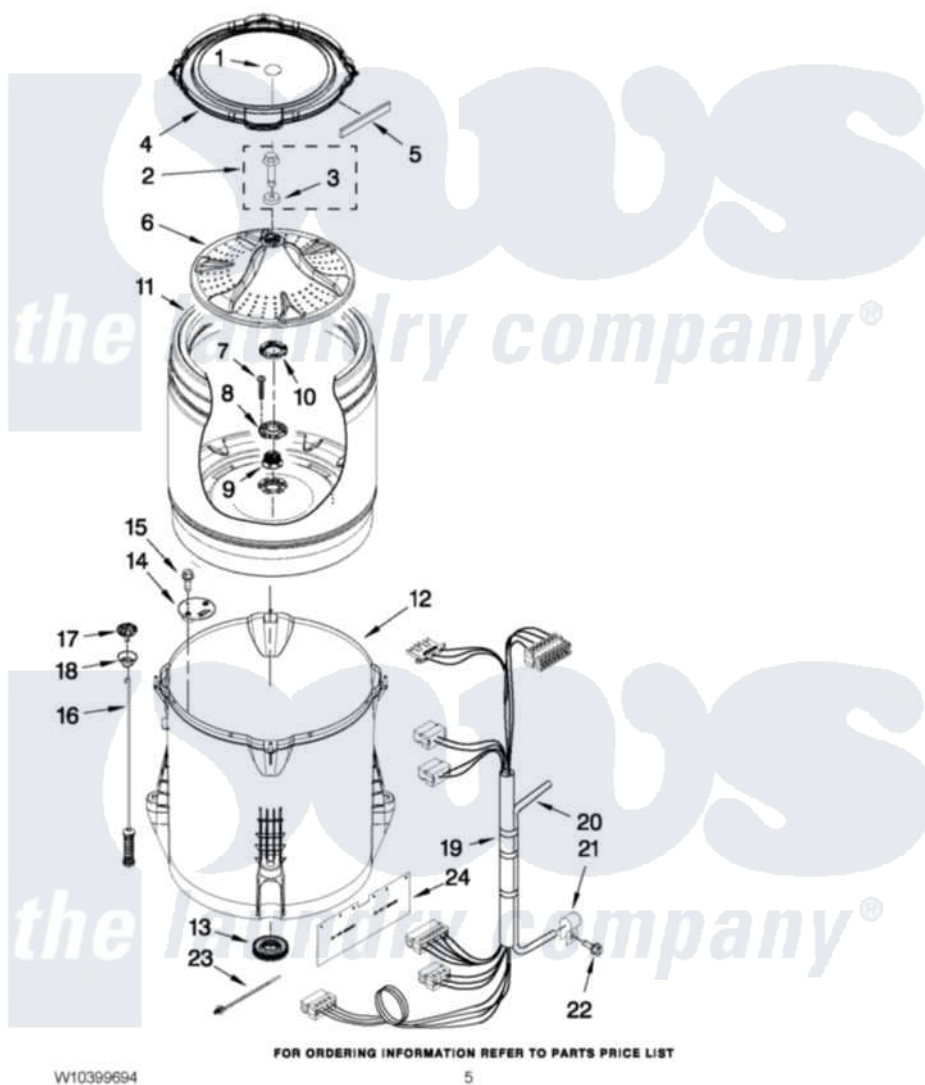

Whirlpool 6AWTW5700XW0 03 - BASKET AND TUB PARTS

BASKET AND TUB PARTS

For Model: 6AWTW5700XW0
(White)

Whirlpool [Residential Whirlpool 6AWTW5700XW0 Washer Parts](#) Parts Diagram 03 - BASKET AND TUB PARTS
Click on the part number to view part

Item	Original Part Number	Replaced By	Status	Part Description
1	W10305259			Cap, Impeller
2	W10003790			Screw And Washer
3	3949550			Washer
4	W10215146			Tub Ring
5	W10205824			Absorber, Impact
6	W10215118			Impeller
7	8533953			Screw, 8-16 X 1.000
8	W10291415	W10324651		Hub
9	W10291416	W10324651		Hub
10	W10291417	W10324651		Hub
11	W10238268	W10324650		Basket
12	W10238301	W10324648		Tub-Outer
13	W10006371	W10324647		Seal-Tub
14	W10215093			Filter, Drain Pump
15	8533928			Screw, 8-18 X 3/4
16	W10257086	W10317708		Supsension

17	W10215136	W10440729	Suspension
18	W10256551	W10440729	Suspension
19	W10328392	W10297443	Harness, Lower
20	8572540	353244	Hose, Pressure Switch
21	W10005430		Clamp, Pressure Hose Retainer
22	8533943	W10109200	Screw, Baffle Mounting
23	W10298887		Cable Tie
24	W10392691		Shield, Splash