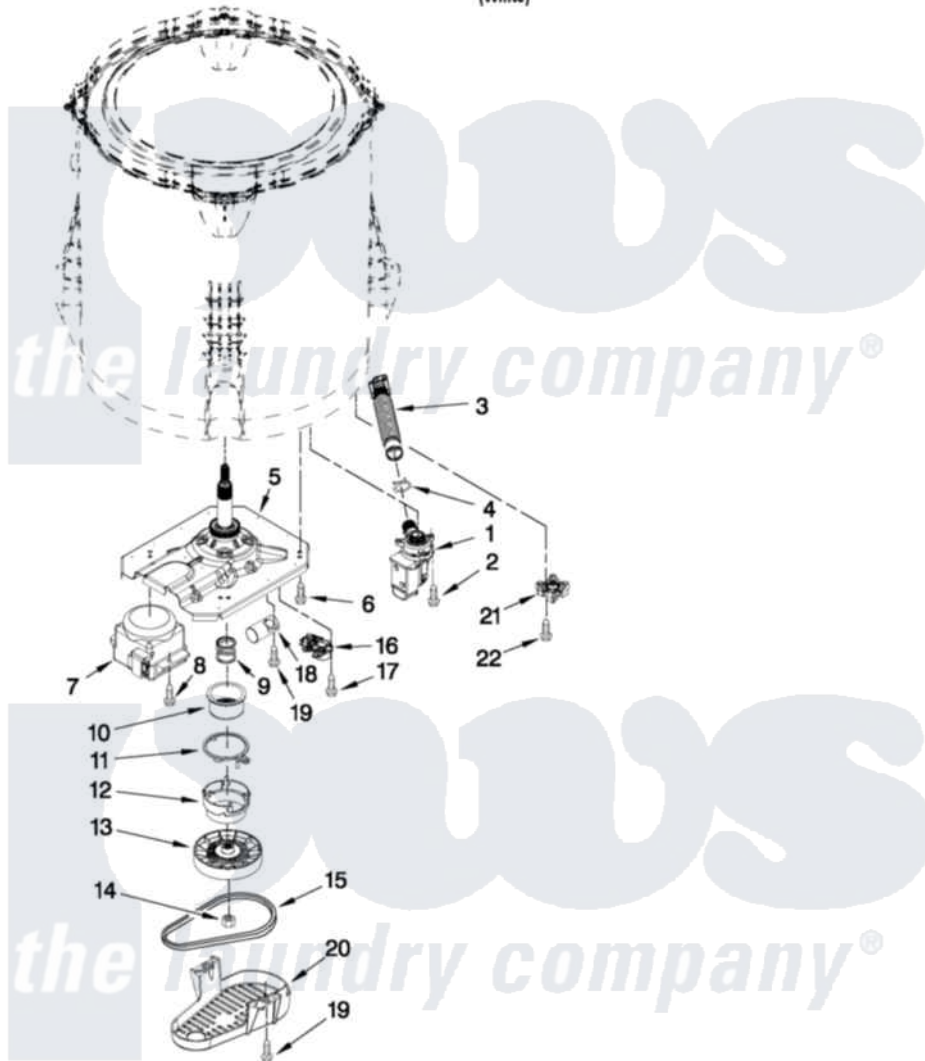

Whirlpool 6AWTW5700XW0 04 - GEARCASE, MOTOR AND PUMP PARTS

GEARCASE, MOTOR AND PUMP PARTS

For Model: 6AWTW5700XW0
(White)

FOR ORDERING INFORMATION REFER TO PARTS PRICE LIST

6

W10399694

Whirlpool [Residential Whirlpool 6AWTW5700XW0 Washer Parts](#) Parts Diagram 04 - GEARCASE, MOTOR AND PUMP PARTS

[Click on the part number to view part](#)

Item	Original Part Number	Replaced By	Status	Part Description
1	W10292579			Pump Assembly, Drain
2	W10004910			Screw, 12-16 X 1-1/4
3	W10215091			Hose, Inner Drain Assembly
4	8317496	285655		Clamp, Hose
5	W10006379	W10324649		Gearcase
6	W10249633			Screw, 7.2-1.6 X 30
7	W10249630			Motor, Drive
8	W10094780	W10182109		Screw-Kit
9	W10006382	W10315818		Cam
10	W10006352	W10315818		Cam
11	W10006353	W10315818		Cam
12	W10006354	W10315818		Cam
13	W10246453			Pulley
14	W10163336			Nut, Pulley
15	W10006388			Belt, Drive
16	W10249623			Actuator, Shift

17	9741052	Screw, 6-32 X 1.00
18	W10349183	Capacitor, Motor Run
19	357640	Screw And Washer
20	W10006383	Shield, Pulley Cover
21	W10238318	Counterweight
22	W10238319	Screw, 8-18 X 1.00