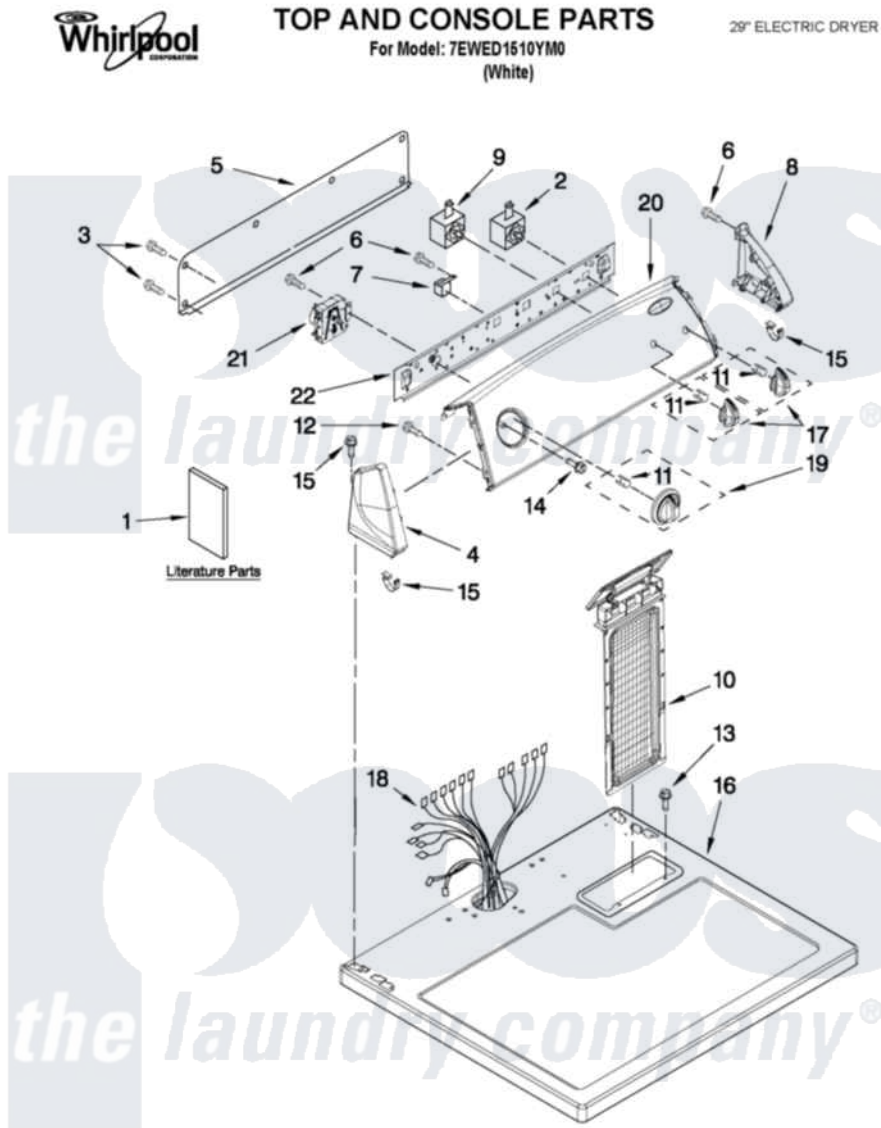

Whirlpool 7EWED1510YM0 01 - TOP AND CONSOLE PARTS

FOR ORDERING INFORMATION REFER TO PARTS PRICE LIST

7-11 Litho in U.S.A. (J.P.) (eeb)

1

Part No. W10429682 Rev. A

Whirlpool [Residential Whirlpool 7EWED1510YM0 Dryer Parts](#) Parts Diagram 01 - TOP AND CONSOLE PARTS

[Click on the part number to view part](#)

Item	Original Part Number	Replaced By	Status	Part Description
1	W10329764		Not Available	INSTRUCTIONS, INSTALLATION
"	W10422711		Not Available	USE & CARE GUIDE
"	W10185985		Not Available	Wiring Diagram
2	W10117655			Switch, Push-To-Start
3	693995			Screw, Hex Head
4	8566035	8565957		Cap, End
5	W10103406			Panel, Rear Console
6	3348629	90767		Screw, 8A X 3/8 HeX Washer Head Tapping
7	694419			Mini-Buzzer
8	8566032	8565954		Cap, End
9	3399639			Switch, Rotary Temperature
10	8557857			Screen, Lint
11	8536939			Clip, Knob
12	3348629	90767		Screw, 8A X 3/8 HeX Washer Head Tapping

13	688983	487240	Screw, For Mtg. Service Capacitor
14	8533974	4331106	Screw, No.10-32 X 7/16
15	8312709		Clip-Console
16	8559800	8563663	Top
17	W10034380		Knob, Control
18	W10186095		Harness, Wiring
19	W10034750		Timer Knob Assembly
20	W10410371		Control Panel And Bracket Assembly
21	W10185982		Timer Assembly
22	8566052		Bracket, Console