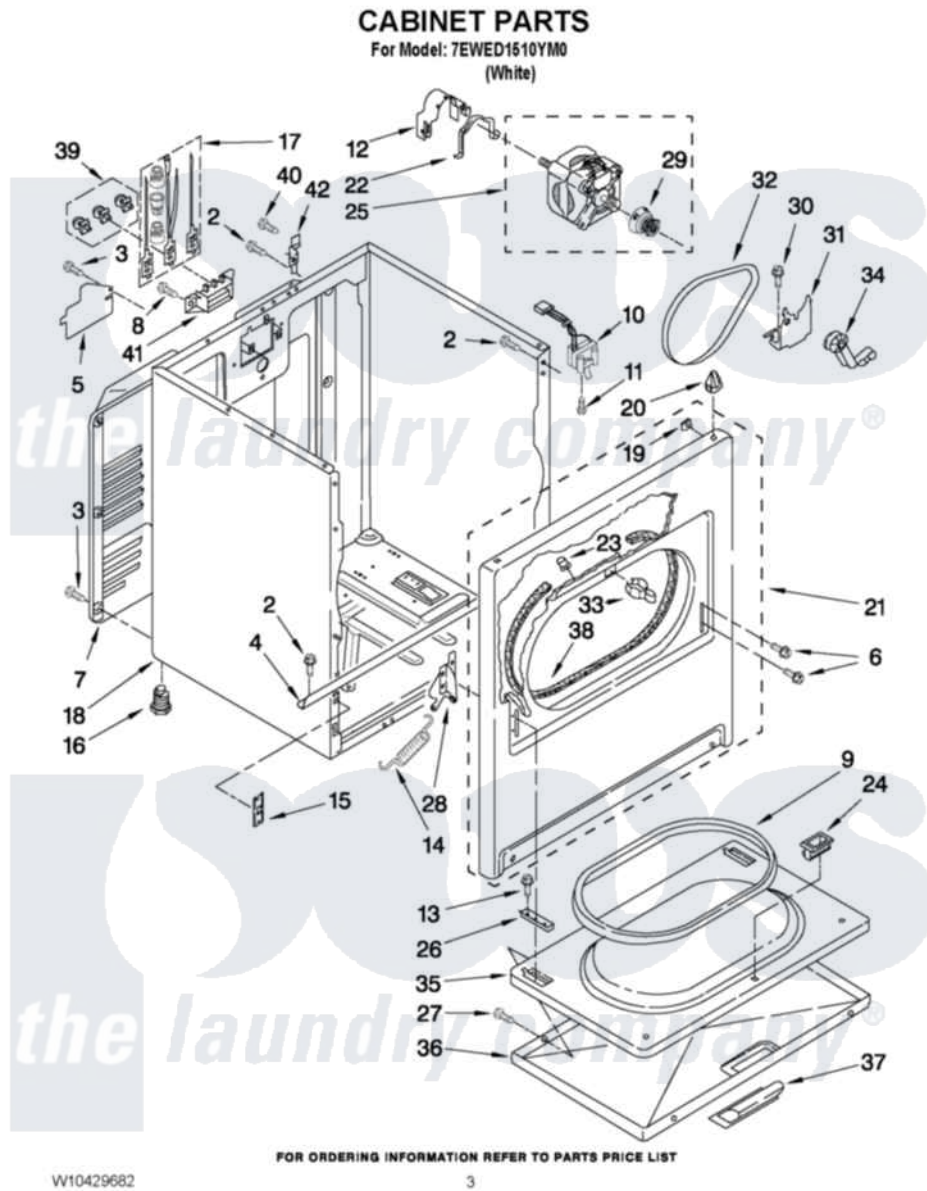

Whirlpool 7EWED1510YM0 02 - CABINET PARTS

Whirlpool [Residential Whirlpool 7EWED1510YM0 Dryer Parts](#) Parts Diagram 02 - CABINET PARTS
Click on the part number to view part

Item	Original Part Number	Replaced By	Status	Part Description
2	343641	681414		Screw, 10AB X 1/2
3	693995			Screw, Hex Head
4	W10236073			Bracket, Cabinet
5	3396795			Cover, Terminal Block
6	342043	486146		Screw
7	3396805	280043		Panel-Rear
8	3393008	308685		Side Trim)
9	3390731			Seal, Door
10	3406107			Door Switch Assembly
11	697773	3395530		Screw
12	3404162			Clamp, Motor
13	3357011	308685		Side Trim)
14	W10041960			Spring, Door
15	3394083			Clip, Front Panel
16	3392100	49621		Feet-Leveling
NI	279810			Foot-Optional

17	279318		Terminal Tinned And Brass Panel
18	8530603	8533643	Cabinet
19	98234		Clip, U-Bend
20	690363	18776	Lock, Front Top
21	695620	279443	Panel
22	W10121316		Plug, Multivent
23	685203	279220	Clip
24	3389441		Door Catch Assembly
25	8066206	279827	Motor-Drve
26	337189		Clip, Hinge
27	342055	488627	Screw
28	8066056		Hinge, Door
"	8066057		Hinge, Door
29	8066184		Pulley, Motor
30	3400500		Bolt, 3405245 5/16-18 X 3/4
31	348780		Base, Motor
32	W10131364	341241	Belt
33	696144	279570	Latch
34	691366		Idler And Pulley Assembly
35	695737		Door, Rear
36	3393549		Door, Front
37	W10095180		Handle, Door
38	3406129		Seal And Bearing Assembly
39	279393		Terminal Block Screw Kit
40	8533974	4331106	Screw, No.10-32 X 7/16
41	3397659		Block, Terminal
42	8066217		Hinge, Top