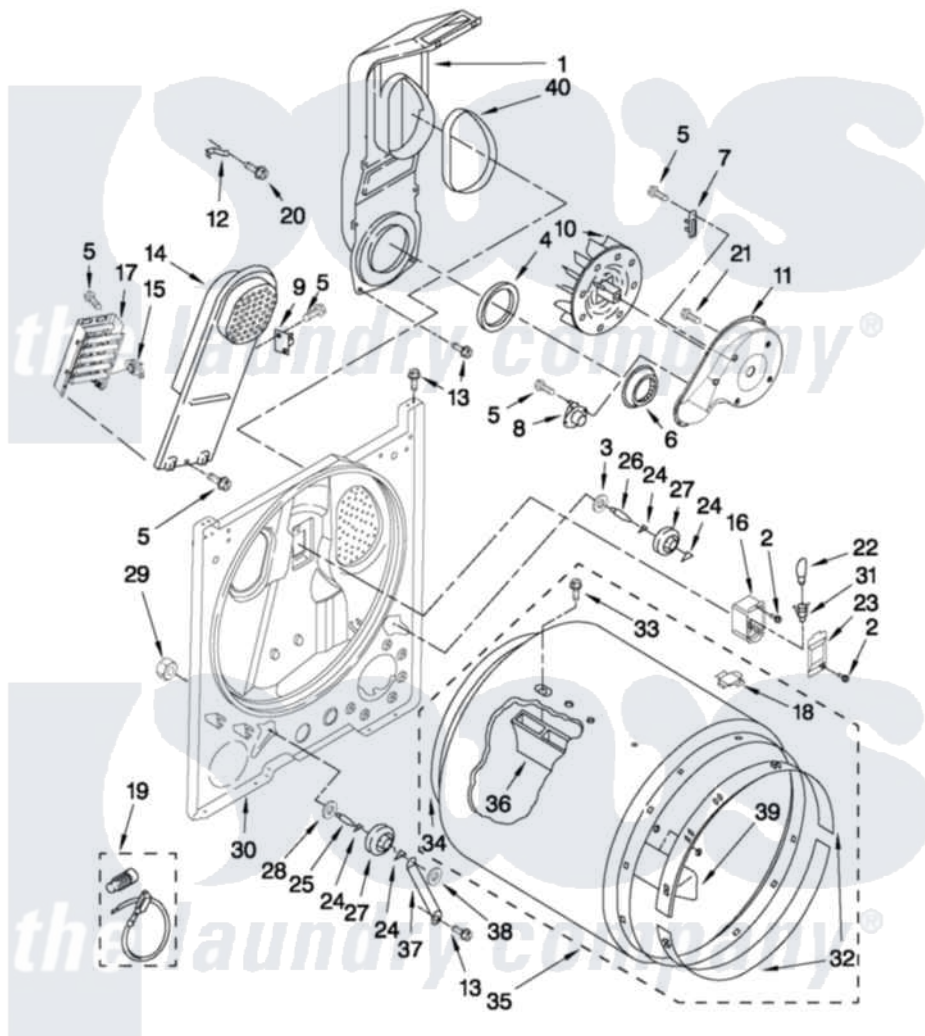

Whirlpool 7EWED1510YM0 03 - BULKHEAD PARTS

BULKHEAD PARTS

For Model: 7EWED1510YM0
(White)

FOR ORDERING INFORMATION REFER TO PARTS PRICE LIST

W10429682

5

Whirlpool Residential Whirlpool 7EWED1510YM0 Dryer Parts Parts Diagram 03 - BULKHEAD PARTS

[Click on the part number to view part](#)

Item	Original Part Number	Replaced By	Status	Part Description
1	348368			Lint Chute Assembly
2	3390647	488729		Screw
3	3388703			Washer, Support
4	347139			Seal, Lint Chute
5	90767			Screw, 8A X 3/8 HeX Washer Head Tapping
6	696302			Shield, Exhaust
7	3392519			Thermal Limiter
8	3387134			Thermostat, Internal-Bias
9	3977393	279816		Cutoff-Tml
10	694089			Wheel, Blower
11	8577230			Housing, Blower
12	3398161			CLIP
13	343641	681414		Screw, 10AB X 1/2
14	8541818			Box, Heater
15	3977767			Thermostat, High Limit 250 F
16	3977373			Bracket, Drum Light

17	3403585	279838	Element
18	8066086		Plug, Drum Hole
19	279457		Wire Kit, Terminal
20	489463		Screw, 8-18 X 1/16
21	3390647	488729	Screw
22	3406124	22002263	Lamp
23	3402841	8532165	Lens, Drum Light
24	690997		Washer, Thrust
25	W10359270		Shaft, Drum Roller Threads
26	W10359269		Shaft, Drum Roller Threads
27	3397590	349241T	Support
28	348197		Washer, Support
29	W10298789		Nut, Push-In
30	3403413		Bulkhead
31	W10214261		Socket, Drum Light Assembly
32	692526	279441	BeaRng-Rng
33	W10219342		Screw, Baffle Mounting
34	W10352407	279857	Seal
35	695587		Drum Assembly
36	692490		Baffle, Drum
37	3976434		Bracket, Support Shaft
38	90296		Nut, Push On
39	3403636		Baffle, Drum
40	339956		Seal, Air Duct To Bulkhead