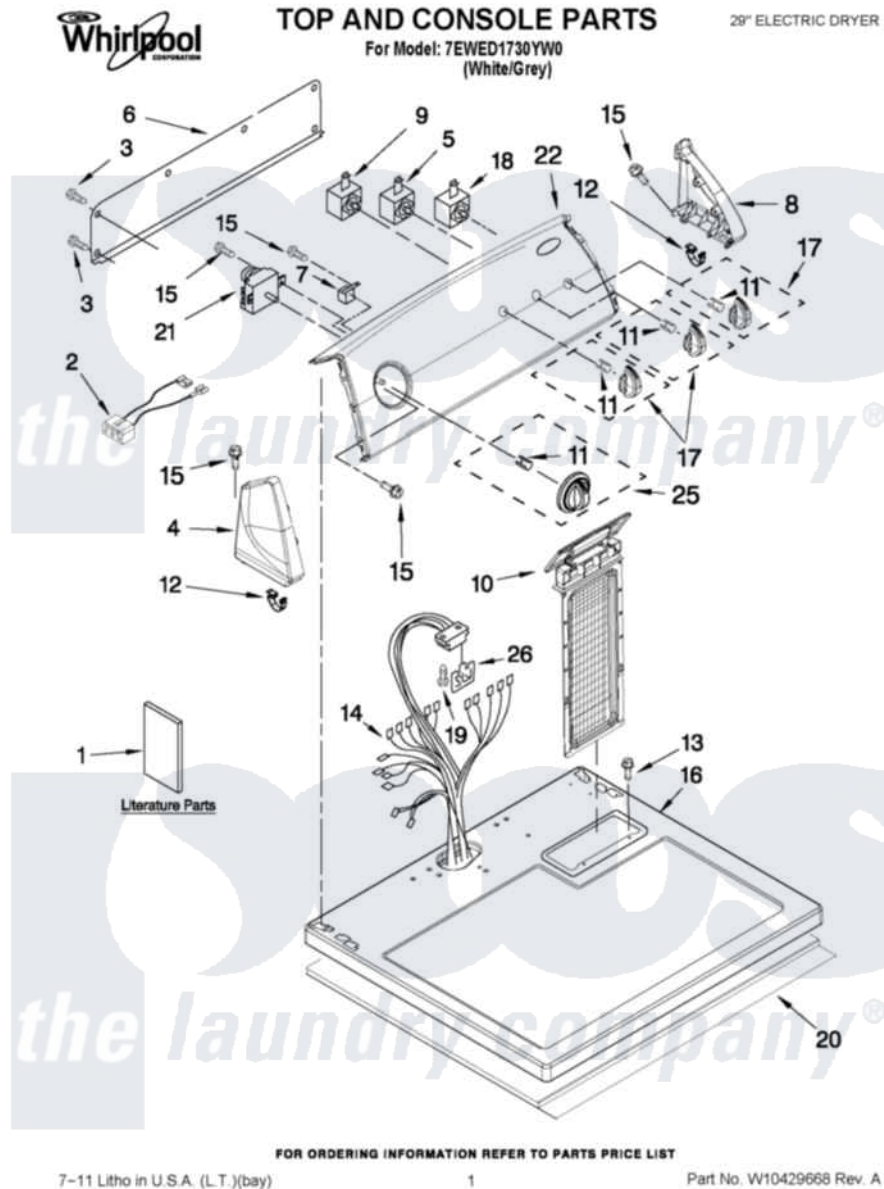

Whirlpool 7EWED1730YW0 01 - TOP AND CONSOLE PARTS

FOR ORDERING INFORMATION REFER TO PARTS PRICE LIST

7-11 Litho in U.S.A. (L.T.)(bay)

1

Part No. W10429668 Rev. A

Whirlpool [Residential Whirlpool 7EWED1730YW0 Dryer Parts](#) Parts Diagram 01 - TOP AND CONSOLE PARTS
 Click on the part number to view part

Item	Original Part Number	Replaced By	Status	Part Description
1	W10329764		Not Available	INSTRUCTIONS, INSTALLATION
"	W10422711		Not Available	USE & CARE GUIDE
"	8578889		Not Available	Wiring Diagram
2	W10113080			Wire, Jumper
3	693995			Screw, Hex Head
4	8566035	8565957		Cap, End
5	3405156			Switch, Rotary
6	W10103406			Panel, Rear Console
7	694419			Mini-Buzzer
8	8566032	8565954		Cap, End
9	8578354			Switch, Temperature
10	8557857			Screen, Lint
11	8536939			Clip, Knob
12	8312709			Clip-Console
13	688983	487240		Screw, For Mtg. Service Capacitor

14	8576544	W10071280	Hams-Wire
15	3348629	90767	Screw, 8A X 3/8 HeX Washer Head Tapping
16	8559800	8563663	Top
17	W10034380		Knob, Control
18	W10117655		Switch, Push-To-Start
19	343641	681414	Screw, 10AB X 1/2
20	W10123956		Dampening Panel
21	8566184		Timer Assembly
22	W10410374		Control Panel And Bracket Assembly
25	W10034750		Timer Knob Assembly
26	8558178		Control, Electronic