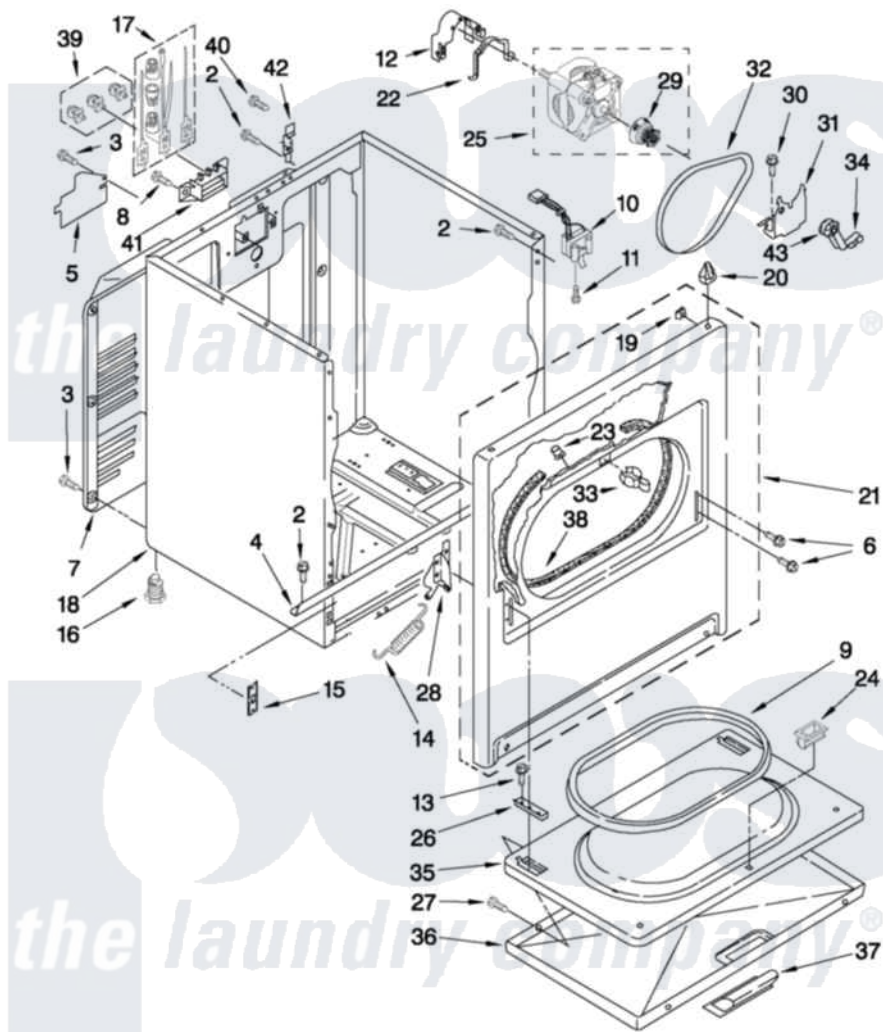

Whirlpool 7EWED1730YW0 02 - CABINET PARTS

CABINET PARTS

For Model: 7EWED1730YW0
(White/Grey)

FOR ORDERING INFORMATION REFER TO PARTS PRICE LIST

W10429668

3

Whirlpool [Residential Whirlpool 7EWED1730YW0 Dryer Parts](#) Parts Diagram 02 - CABINET PARTS

[Click on the part number to view part](#)

Item	Original Part Number	Replaced By	Status	Part Description
2	3390631			Screw, 10-16 X 3/8
3	693995			Screw, Hex Head
4	W10236073			Bracket, Cabinet
5	3396795			Cover, Terminal Block
6	342043	486146		Screw
7	3396805	280043		Panel-Rear
8	3390631			Screw, 10-16 X 3/8
9	3390731			Seal, Door
10	3406107			Door Switch Assembly
11	697773	3395530		Screw
12	3404162			Clamp, Motor
13	3357011	308685		Side Trim)
14	W10041960			Spring, Door
15	3394083			Clip, Front Panel
16	3392100	49621		Feet-Leveling
NI	279810			Foot-Optional

17	279318		Terminal Tinned And Brass Panel
18	8530603	8533643	Cabinet
19	98234		Clip, U-Bend
20	690363	18776	Lock, Front Top
21	695620	279443	Panel
22	W10121316		Plug, Multivent
23	685203	279220	Clip
24	3389441		Door Catch Assembly
25	8066206	279827	Motor-Drve
26	337189		Clip, Hinge
27	342055	488627	Screw
28	8066056		Hinge, Door
"	8066057		Hinge, Door
29	8066184		Pulley, Motor
30	3400500		Bolt, 3405245 5/16-18 X 3/4
31	348780		Base, Motor
32	W10131364	341241	Belt
33	696144	279570	Latch
34	691366		Idler And Pulley Assembly
35	695737		Door, Rear
36	3393549		Door, Front
37	W10095180		Handle, Door
38	3406129		Seal And Bearing Assembly
39	279393		Terminal Block Screw Kit
40	343641	681414	Screw, 10AB X 1/2
41	3397659		Block, Terminal
42	8066217		Hinge, Top
43	691362		Idler Pulley And Bearing Assembly