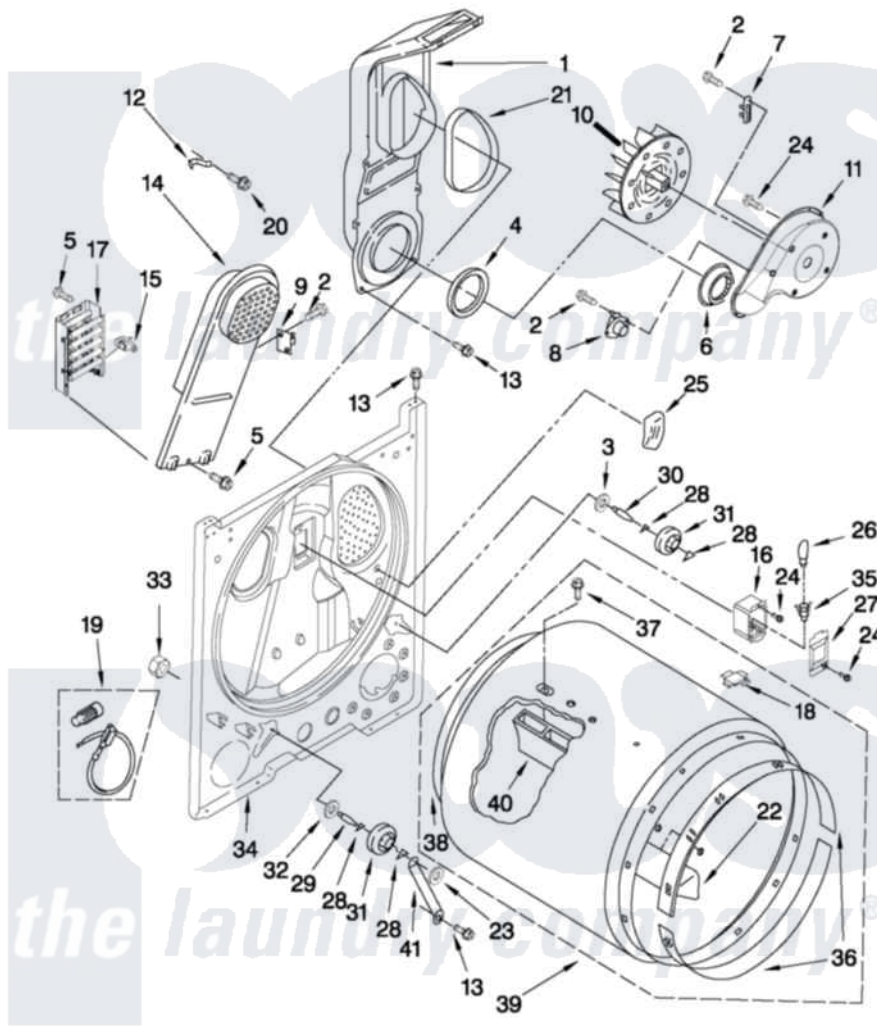

Whirlpool 7EWED1730YW0 03 - BULKHEAD PARTS

BULKHEAD PARTS

For Model: 7EWED1730YW0
(White/Grey)

FOR ORDERING INFORMATION REFER TO PARTS PRICE LIST

W10429668

5

Whirlpool [Residential Whirlpool 7EWED1730YW0 Dryer Parts](#) Parts Diagram 03 - BULKHEAD PARTS
Click on the part number to view part

Item	Original Part Number	Replaced By	Status	Part Description
1	348368			Lint Chute Assembly
2	90767			Screw, 8A X 3/8 HeX Washer Head Tapping
3	3388703			Washer, Support
4	347139			Seal, Lint Chute
5	3348629	90767		Screw, 8A X 3/8 HeX Washer Head Tapping
6	696302			Shield, Exhaust
7	3392519			Thermal Limiter
8	8318268			Thermostat, Internal-Bias
9	3977393	279816		Cutoff-Tml
10	694089			Wheel, Blower
11	8577230			Housing, Blower
12	3398161			CLIP
13	343641	681414		Screw, 10AB X 1/2
14	8541818			Box, Heater
15	3977767			Thermostat, High Limit 250 F

16	3977373		Bracket, Drum Light
17	3403585	279838	Element
18	8066086		Plug, Drum Hole
19	279457		Wire Kit, Terminal
20	489463		Screw, 8-18 X 1/16
21	339956		Seal, Air Duct To Bulkhead
22	3403636		Baffle, Drum
23	90296		Nut, Push On
24	3390647	488729	Screw
25	3976479	279366	Electrode
26	3406124	22002263	Lamp
27	3402841	8532165	Lens, Drum Light
28	690997		Washer, Thrust
29	W10359270		Shaft, Drum Roller Threads
30	W10359269		Shaft, Drum Roller Threads
31	3397590	349241T	Support
32	348197		Washer, Support
33	W10298789		Nut, Push-In
34	3403414		Bulkhead
35	W10214261		Socket, Drum Light Assembly
36	692526	279441	BeaRng-Rng
37	W10219342		Screw, Baffle Mounting
38	W10352407	279857	Seal
39	695587		Drum Assembly
40	692490		Baffle, Drum
41	3976434		Bracket, Support Shaft