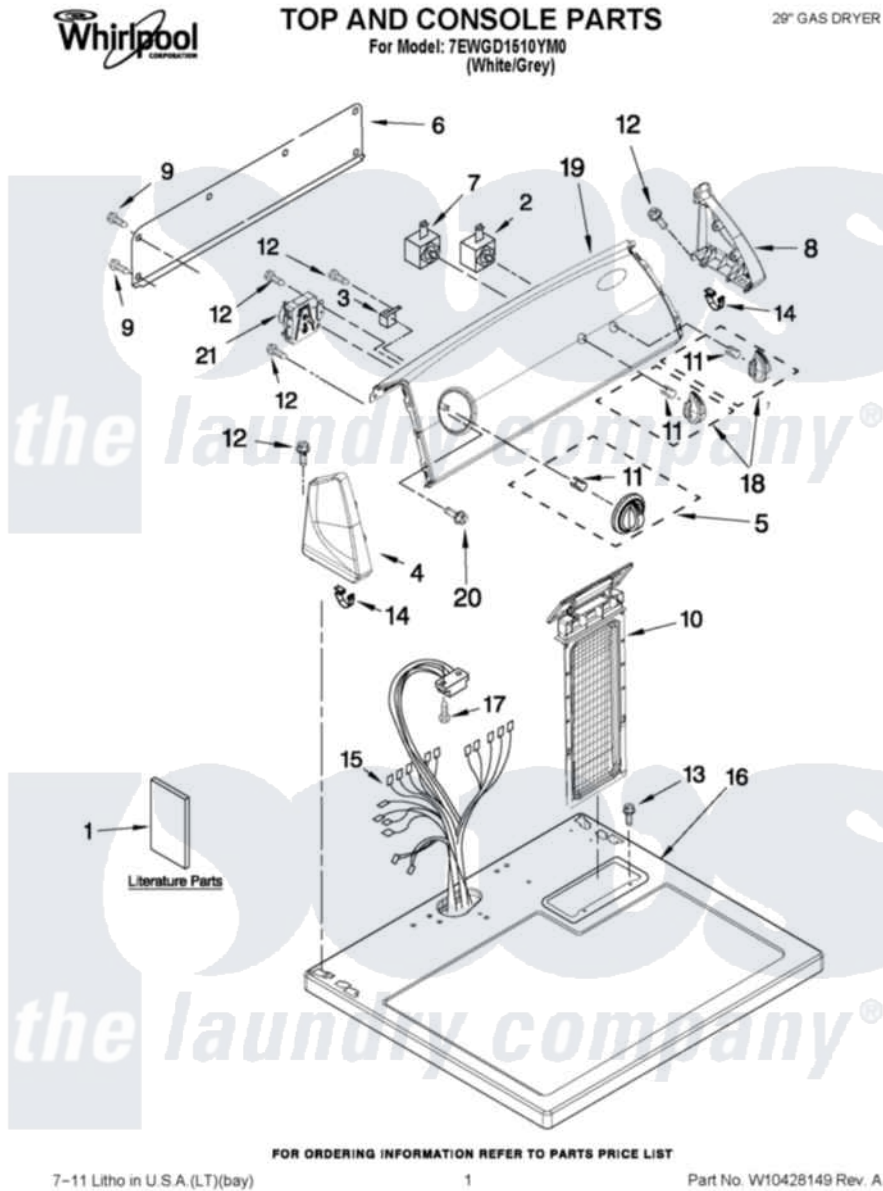

Whirlpool 7EWGD1510YM0 01 - TOP AND CONSOLE PARTS

Whirlpool [Residential Whirlpool 7EWGD1510YM0 Dryer Parts](#) Parts Diagram 01 - TOP AND CONSOLE PARTS
 Click on the part number to view part

Item	Original Part Number	Replaced By	Status	Part Description
1	W10329763		Not Available	INSTRUCTIONS, INSTALLATION
"	W10422711		Not Available	USE & CARE GUIDE
"	W10185986		Not Available	WIRING DIAGRAM
2	W10117655			Switch, Push-To-Start
3	694419			Mini-Buzzer
4	8566035	8565957		Cap, End
5	W10034750			Timer Knob Assembly
6	W10103406			Panel, Rear Console
7	3399639			Switch, Rotary Temperature
8	8566032	8565954		Cap, End
9	693995			Screw, Hex Head
10	8557857			Screen, Lint
11	8536939			Clip, Knob
12	3348629	90767		Screw, 8A X 3/8 HeX Washer Head Tapping
13	688082	487240		Screw, For Mtg. Service

13	000903	487240	Capacitor
14	8312709		Clip-Console
15	W10186122		Harness, Wiring
16	8559800	8563663	Top
17	359625	487240	Screw, For Mtg. Service Capacitor
18	W10034380		Knob, Control
19	W10410371		Control Panel And Bracket Assembly
20	3400808		Screw. Mounting
21	W10185981		Timer Assembly